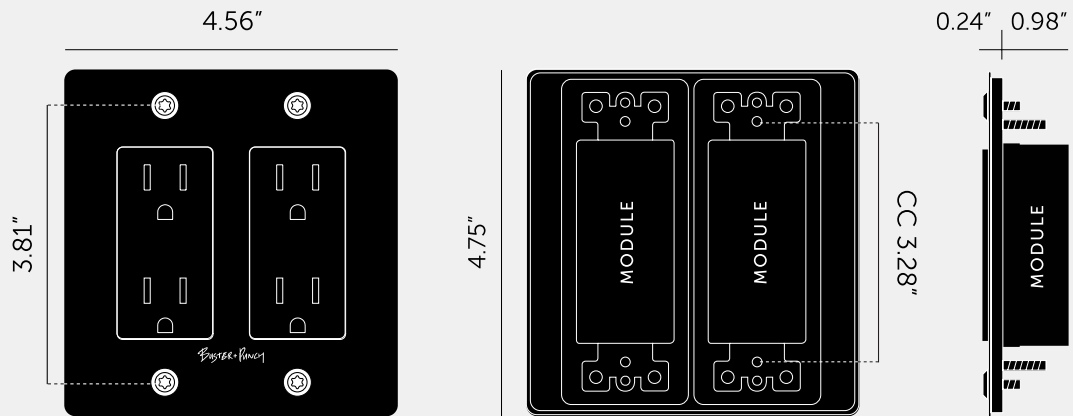

**2G DUPLEX OUTLET
/ LINEAR / WITH
LOGO**

ACTION: OUTLET

KNURL: LINEAR

RANGE: POWER OUTLETS

Our designer dual power outlet brings a touch of luxury to any room, available in a range of finishes and knurls to match our toggle switches and dimmers for a consistent flow throughout each room. With essential design features including iconic solid metal torx caps, you can find the perfect power outlet for your interiors.

SPECIFICATIONS

Our Metal Electricity range is made from Stainless Steelplates, coated with electrophoretic paint process withBuster + Punch logo printed in clear ink. Module: TR15-DC1 x duplex outlet15A / 125V /5-15R / 60Hz

INCLUDED

1 x 2G Wall Plate
2 x Outlet
2 x Outlet Detail Kits

FINISH & SKU NUMBERS

sku:	finish:	size:
NSK-024366	● black	2G
NSK-054367	● brass	2G
NSK-094368	● smoked bronze	2G
NSK-074369	● steel	2G
NSK-144370	● white	2G