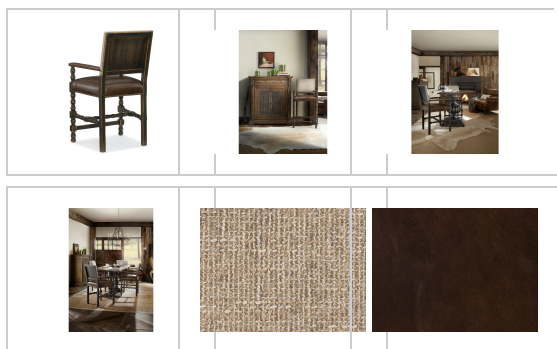

**Type:** Stools, Counter Stools

**Category:** Dining Room

**Collection:** Hill Country

**Color:** Anthracite Black

**Color Family:** Beige

**Motion Type:** Stationary

**Material:** Fabric and Leather

**Number of Shelves:** 0

**Number of Drawers:** 0

**Number of Leaves:** 0

**Style:** Traditional

**Finish:** Blacks

**Leather Type:** Aniline

**Brand:** Hooker Furniture

**Product Description:** You'll want to linger and gather for hours around your counter or counter-height table in the inviting Comfort Counter Stool. The seat is upholstered in an aniline top grain leather, and the back is in a woven, desert-colored fabric, and both are accented with bronze nailhead trim. The bobbin-style stretchers and legs add authenticity. Seat height is 25 inches.

**Style:** Traditional

**Finish:** Blacks

**Leather Type:** Aniline

**Brand:** Hooker Furniture

**Product Description:** You'll want to linger and gather for hours around your counter or counter-height table in the inviting Comfort Counter Stool. The seat is upholstered in an aniline top grain leather, and the back is in a woven, desert-colored fabric, and both are accented with bronze nailhead trim. The bobbin-style stretchers and legs add authenticity. Seat height is 25 inches.

**Leather Type:** Aniline

**Brand:** Hooker Furniture

**Product Description:** You'll want to linger and gather for hours around your counter or counter-height table in the inviting Comfort Counter Stool. The seat is upholstered in an aniline top grain leather, and the back is in a woven, desert-colored fabric, and both are accented with bronze nailhead trim. The bobbin-style stretchers and legs add authenticity. Seat height is 25 inches.