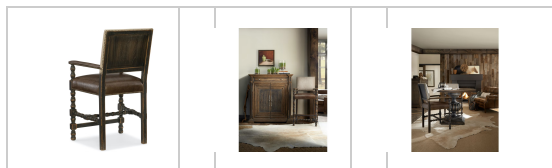

HOOKER® — FURNITURE —

Hooker Furniture Dining Room Comfort Counter Stool

Hooker Furniture

www.hookerfurniture.com

SKU: 5960-25350-BLK

Width: 23.5" (59.7 cm)

Depth: 24.5" (62.2 cm)

Height: 42.25" (107.3 cm)

Weight: 26.4 lb (11.9 kg)

Volume: 19.44 cu ft (0.6 m³)

Carton Width: 27.5 (69.8 cm)

Carton Length: 27" (68.6 cm)

Carton Height: 45.25 (114.9 cm)

Carton Weight: 45.1 lb (20.3 kg)

Seat Width: 23" (58.4 cm)

Seat Depth: 20" (50.8 cm)

Seat Height: 25" (63.5 cm)

Arm Height: 30" (76.2 cm)

Type: Stools, Counter Stools

Category: Dining Room

Collection: Hill Country

Color: Anthracite Black

Color Family: Beige

Motion Type: Stationary

Material: Fabric and Leather

Number of Shelves: 0

Number of Drawers: 0

Number of Leaves: 0

Style: Traditional

Finish: Blacks

Leather Type: Aniline

Brand: Hooker Furniture

Product Description: You'll want to linger and gather for hours around your counter or counter-height table in the inviting Comfort Counter Stool. The seat is upholstered in an aniline top grain leather, and the back is in a woven, desert-colored fabric, and both are accented with bronze nailhead trim. The bobbin-style stretchers and legs add authenticity. Seat height is 25 inches.

Collection Features: Inspired by the most beautiful examples of