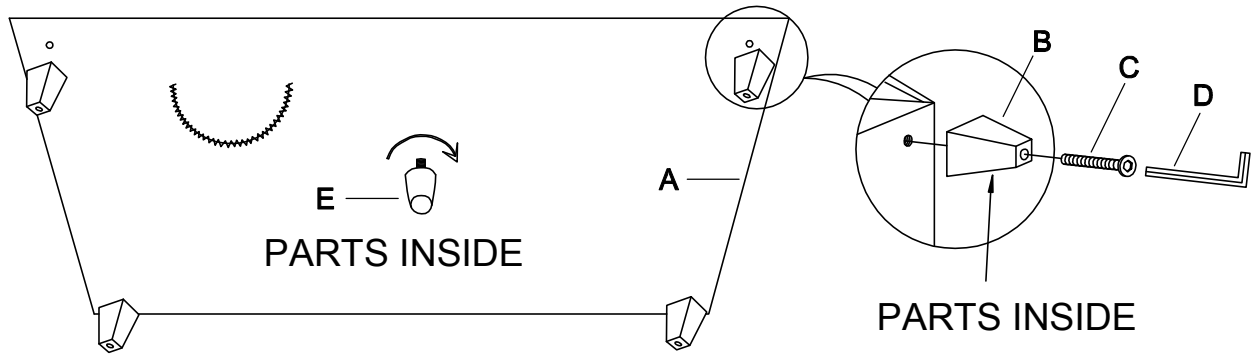

ASSEMBLY INSTRUCTION

SOFA

STEP # 1