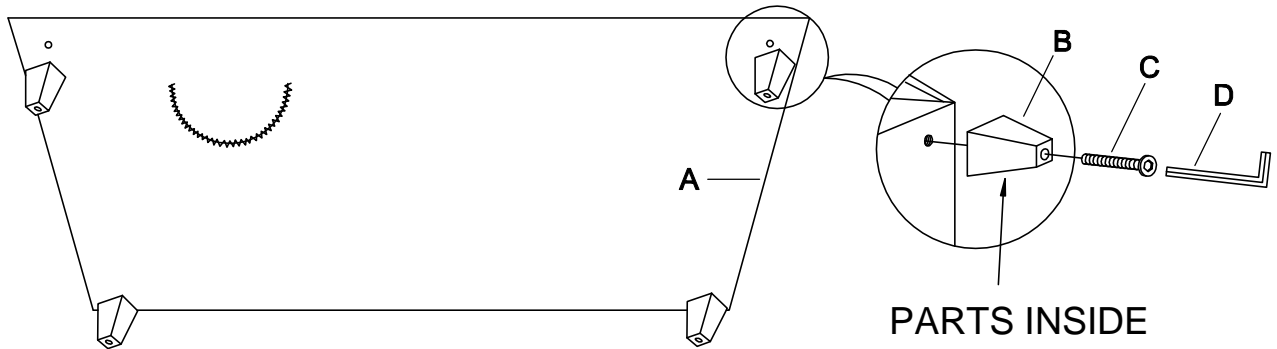

ASSEMBLY INSTRUCTION

LOVE SEAT

STEP # 1