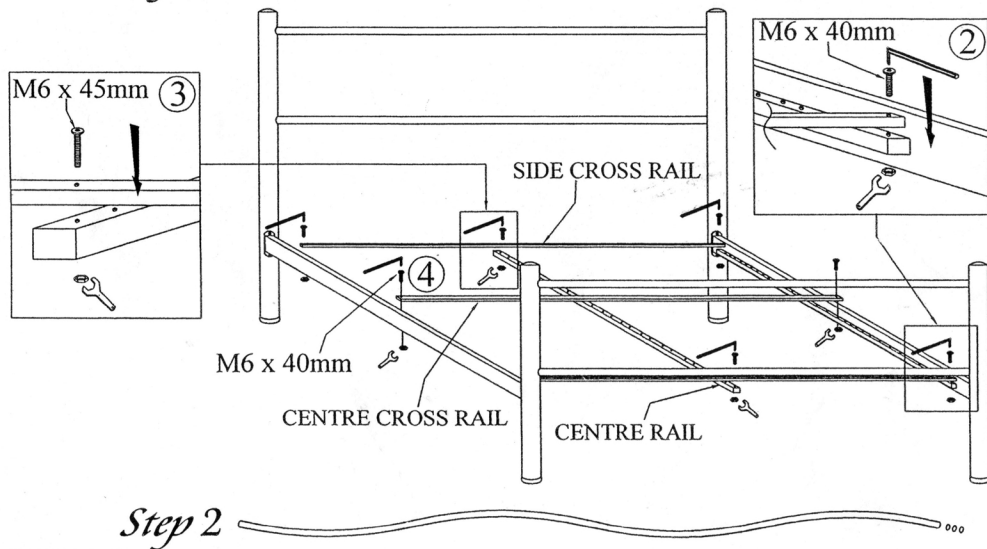

SIZE : SMALL DOUBLE / DOUBLE / QUEEN / KING SINGLE / KING BED

ASSEMBLY INSTRUCTION

Part List							Hardware								
HEAD BOARD	FOOT BOARD	SIDE RAIL	CROSS RAIL	CENTRE RAIL	SUPPORT LEG	SPRUNG WOOD	WOOD CAP	WOOD CAP	M6 X 45mm	M6 X 40mm	M6 X 25mm	M6 HEX NUT	SPANNER	ALLEN KEY M4	
1 pcs	1 pcs	2 pcs	3 HOLE 3 pcs	1 pcs	3 pcs	24 pcs	24 pcs	12 pcs	3 pcs	11 pcs	8 pcs	14 pcs	1 pcs	1 pcs	