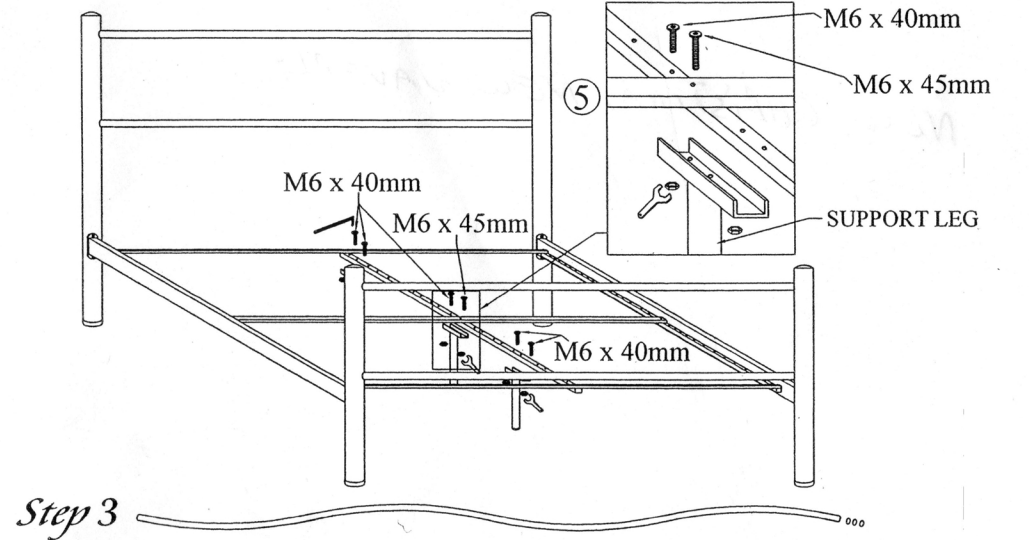

SIZE : SMALL DOUBLE / DOUBLE / QUEEN / KING SINGLE / KING BED

ASSEMBLY INSTRUCTION

Part List							Hardware								
HEAD BOARD	FOOT BOARD	SIDE RAIL	CROSS RAIL	CENTRE RAIL	SUPPORT LEG	SPRUNG WOOD	WOOD CAP	WOOD CAP	M6 X 45mm	M6 X 40mm	M6 X 25mm	M6 HEX NUT	SPANNER	ALLEN KEY M4	
1 pcs	1 pcs	2 pcs	3 HOLE 3 pcs	1 pcs	3 pcs	24 pcs	24 pcs	12 pcs	3 pcs	11 pcs	8 pcs	14 pcs	1 pcs	1 pcs	