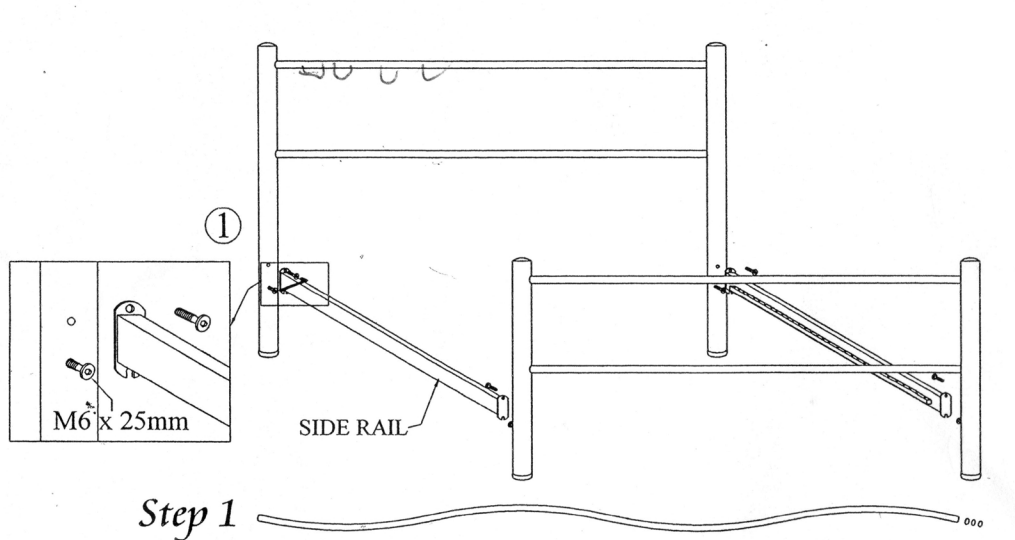

SIZE : SMALL DOUBLE / DOUBLE / QUEEN / KING SINGLE / KING BED

ASSEMBLY INSTRUCTION

Part List							Hardware								
HEAD BOARD	FOOT BOARD	SIDE RAIL	CROSS RAIL	CENTRE RAIL	SUPPORT LEG	SPRUNG WOOD	WOOD CAP	WOOD CAP	M6 X 45mm	M6 X 40mm	M6 X 25mm	M6 HEX NUT	SPANNER	ALLEN KEY M4	
1 pcs	1 pcs	2 pcs	3 HOLE 3 pcs	1 pcs	3 pcs	24 pcs	24 pcs	12 pcs	3 pcs	11 pcs	8 pcs	14 pcs	1 pcs	1 pcs	

***CAUTION!**
Do not tighten bolts and screws until completely assembled !