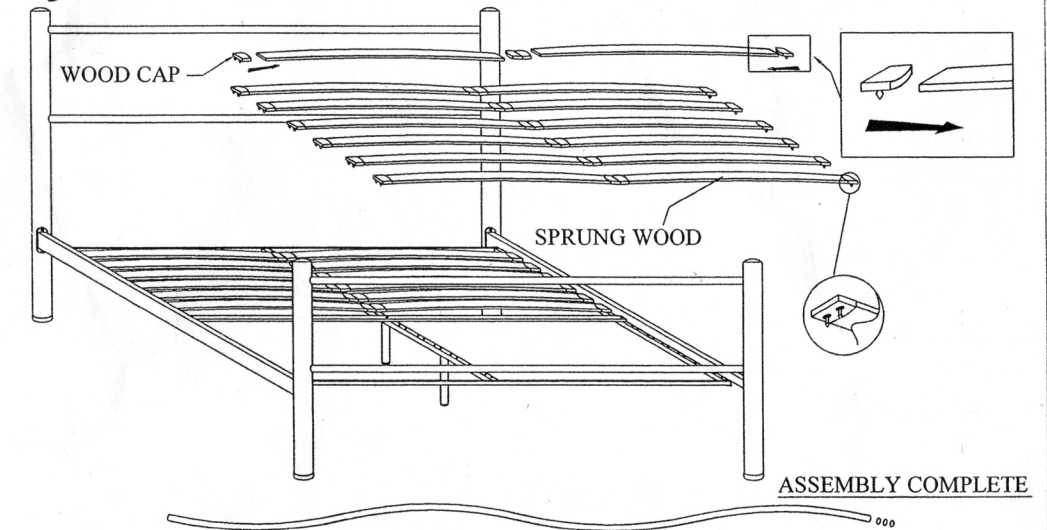

SIZE : SMALL DOUBLE / DOUBLE / QUEEN / KING SINGLE / KING BED

ASSEMBLY INSTRUCTION

Part List							Hardware								
HEAD BOARD	FOOT BOARD	SIDE RAIL	CROSS RAIL	CENTRE RAIL	SUPPORT LEG	SPRUNG WOOD	WOOD CAP	WOOD CAP	M6 X 45mm	M6 X 40mm	M6 X 25mm	M6 HEX NUT	SPANNER	ALLEN KEY M4	
1 pcs	1 pcs	2 pcs	3 HOLE 3 pcs	1 pcs	3 pcs	24 pcs	24 pcs	12 pcs	3 pcs	11 pcs	8 pcs	14 pcs	1 pcs	1 pcs	

***CAUTION!**
Do not tighten bolts and screws until completely assembled !