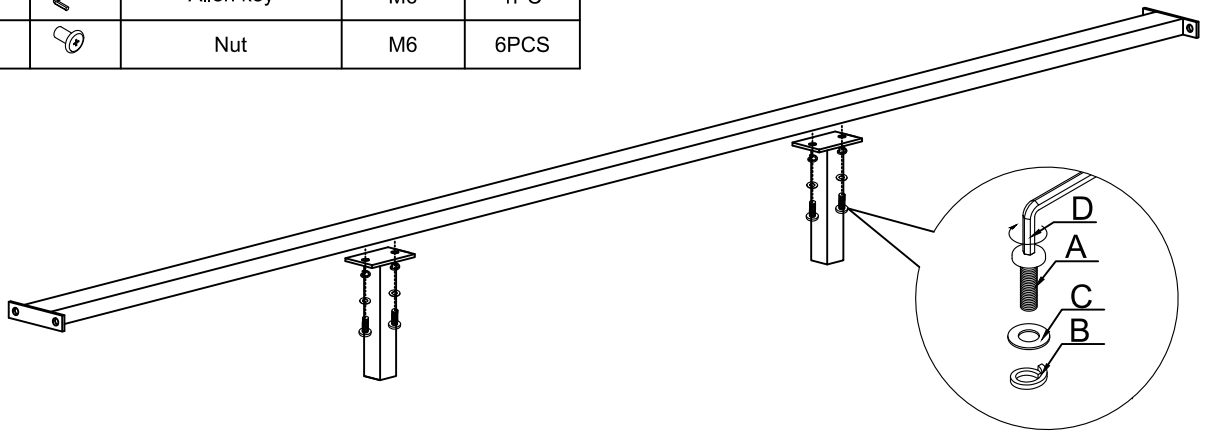

ASSEMBLY INSTRUCTION

Bed-King

ITEM NO. :

① X2

NO.	ITEM	DESCRIPTION	SPEC.	QTY
A		Hexagon bolt	M8×20	24PCS
B		Lock washer	M8	24PCS
C		Washer	20×8	24PCS
D		Allen key	M8	1PC
E		Hexagon bolt	M6×20	6PCS
F		Lock washer	M6	6PCS
G		Washer	16×6	6PCS
H		Allen key	M6	1PC
I		Nut	M6	6PCS

②

ASSEMBLY INSTRUCTION

Bed-King

③