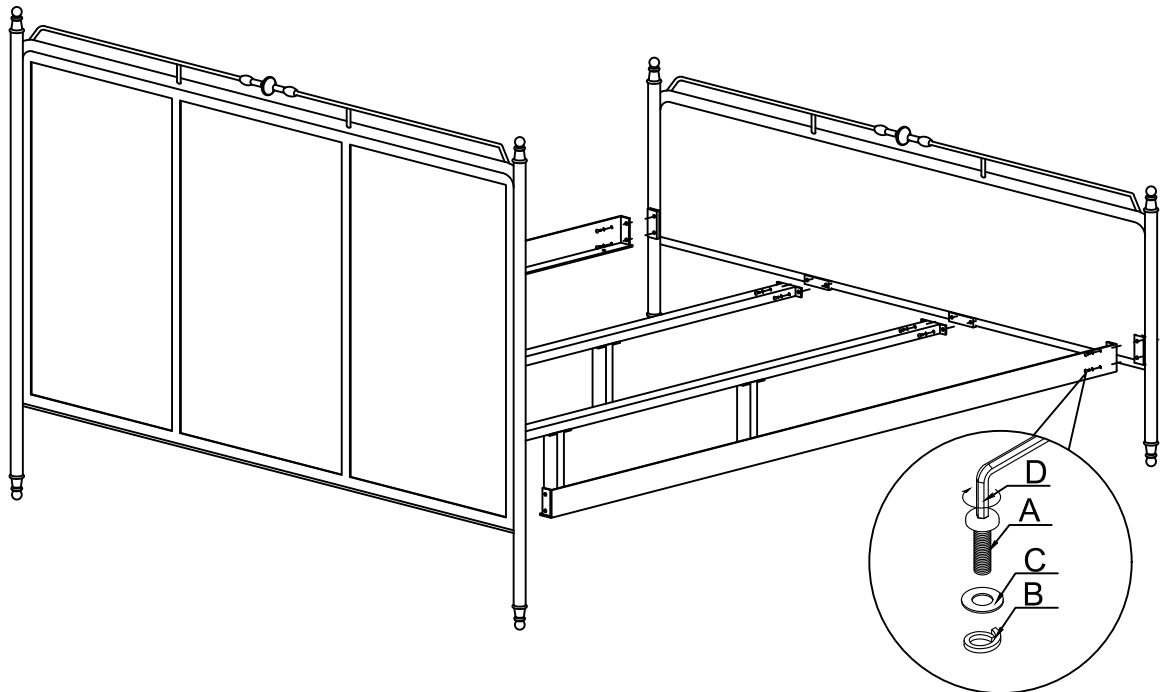

ASSEMBLY INSTRUCTION

Bed-King

ITEM NO. :

① X2

NO.	ITEM	DESCRIPTION	SPEC.	QTY
A		Hexagon bolt	M8×20	24PCS
B		Lock washer	M8	24PCS
C		Washer	20×8	24PCS
D		Allen key	M8	1PC
E		Hexagon bolt	M6×20	6PCS
F		Lock washer	M6	6PCS
G		Washer	16×6	6PCS
H		Allen key	M6	1PC
I		Nut	M6	6PCS

②

ASSEMBLY INSTRUCTION

Bed-King

③