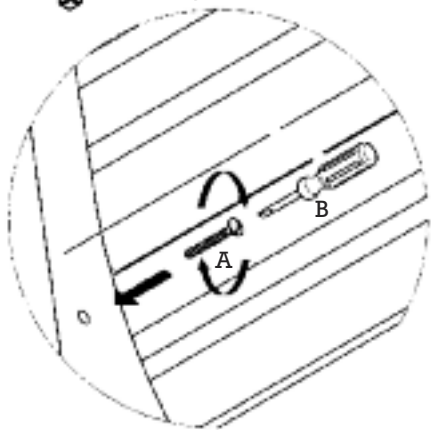

design **TOSCANO**[®]

**INSTRUCTIONS
FOR YOUR PRODUCT**

AF-51015
Savannah Three Season Porch Bench

Thank you for your recent purchase of this Design Toscano hand-crafted piece of furniture art. We have taken great care to create this piece especially for you. Please review these instructions and assemble this piece with care. Do not over tighten any screw or bolt connection.

Parts

A (14 PCS)	B (1 PC)
	

Repeat 7 times
on each side.

Assembled
Product