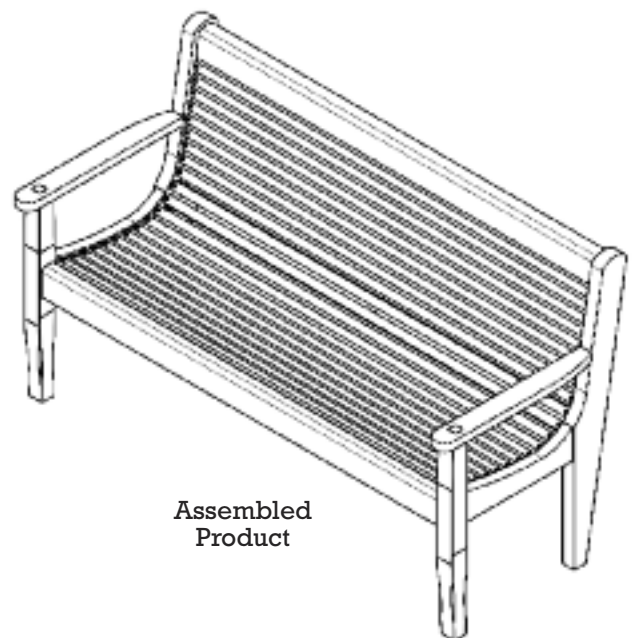

design **TOSCANO**[®]

**INSTRUCTIONS
FOR YOUR PRODUCT**

AF-51015
Savannah Three Season Porch Bench

Thank you for your recent purchase of this Design Toscano hand-crafted piece of furniture art. We have taken great care to create this piece especially for you. Please review these instructions and assemble this piece with care. Do not over tighten any screw or bolt connection.

Parts

A (14 PCS)	B (1 PC)
	

Repeat 7 times
on each side.

Assembled
Product