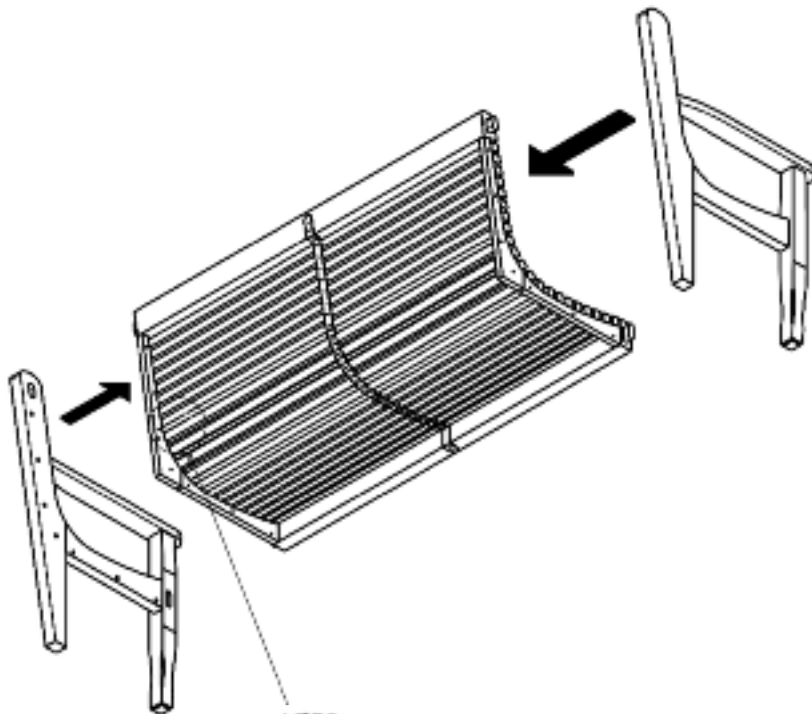

design **TOSCANO**[®]

**INSTRUCTIONS
FOR YOUR PRODUCT**

AF-51015
Savannah Three Season Porch Bench

Thank you for your recent purchase of this Design Toscano hand-crafted piece of furniture art. We have taken great care to create this piece especially for you. Please review these instructions and assemble this piece with care. Do not over tighten any screw or bolt connection.

Parts

A (14 PCS)	B (1 PC)
	

Repeat 7 times
on each side.

Assembled
Product