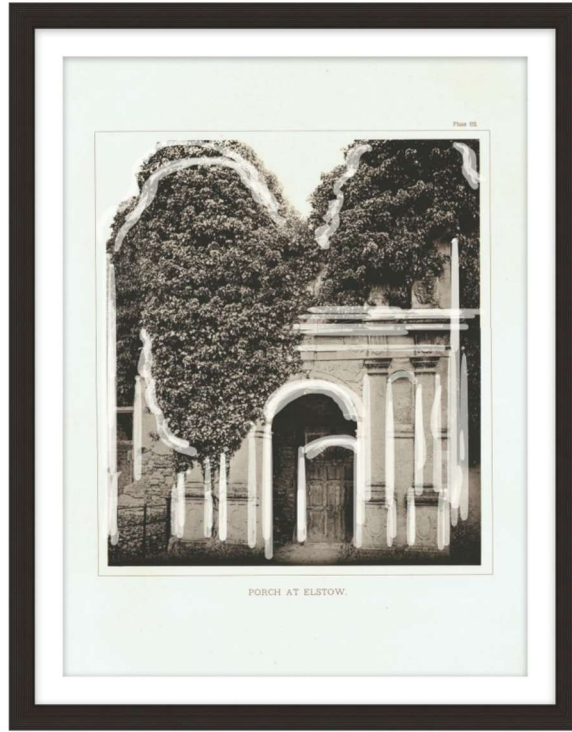

THEODORE ALEXANDER

Architecture Plate Columns 3

D3094S61866-5122

Wood Frame

Textured Paper - Single Matboard

M5 - White Smooth + White Core Width: 1"

F1322 - Black Cap Frame - Width: 1.625

W 28¼ x D 0¾ x H 36¼ inches

Material(s):

Collection: Art by TA

Style: Modern / Formal Modern

Type: Décor / Wall Art