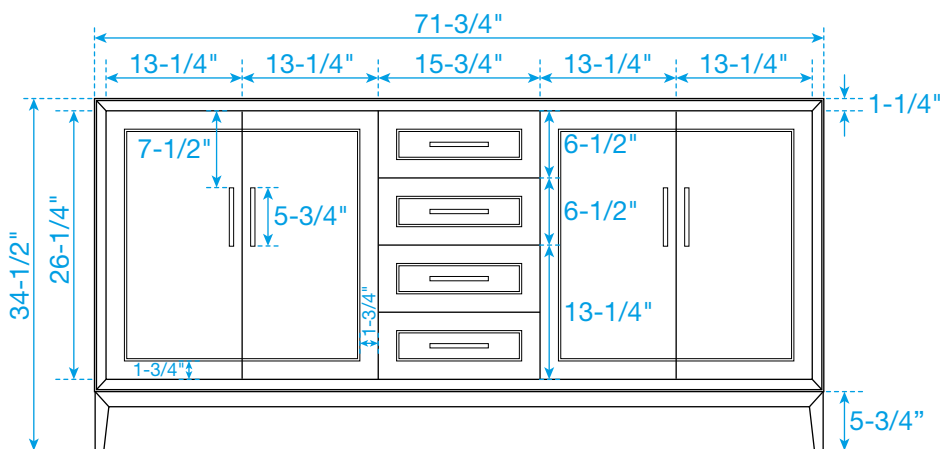

WYNDHAM COLLECTION

TOP VIEW OF VANITY CABINET

*Note: Due to high probability of breakage, the backsplash comes in two pieces, cut from the same piece. All measurements are $\pm 1/4$ ".

WC-5151-72-DBL-VCA3

WYNDHAM COLLECTION

Side splash is reversible.

Note: Due to high probability of breakage, the backsplash comes in two pieces, cut from the same piece. All measurements are $\pm 1/4"$.

WC-VCA3-72-DBL-TOP