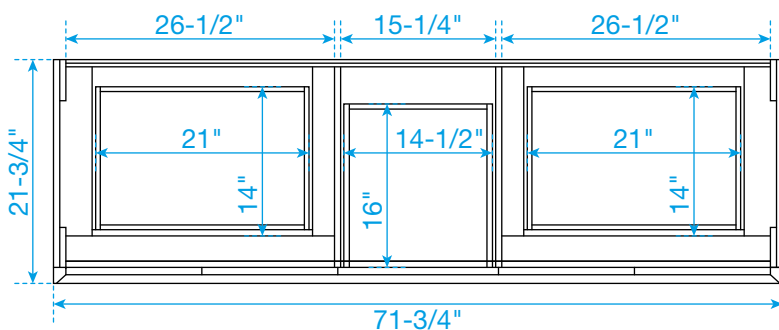

WYNDHAM COLLECTION

TOP VIEW OF VANITY CABINET

*Note: Due to high probability of breakage, the backsplash comes in two pieces, cut from the same piece. All measurements are $\pm 1/4$ ".

WC-5151-72-DBL-VCA3

WYNDHAM COLLECTION

Side splash is reversible.

Note: Due to high probability of breakage, the backsplash comes in two pieces, cut from the same piece. All measurements are $\pm 1/4"$.

WC-VCA3-72-DBL-TOP