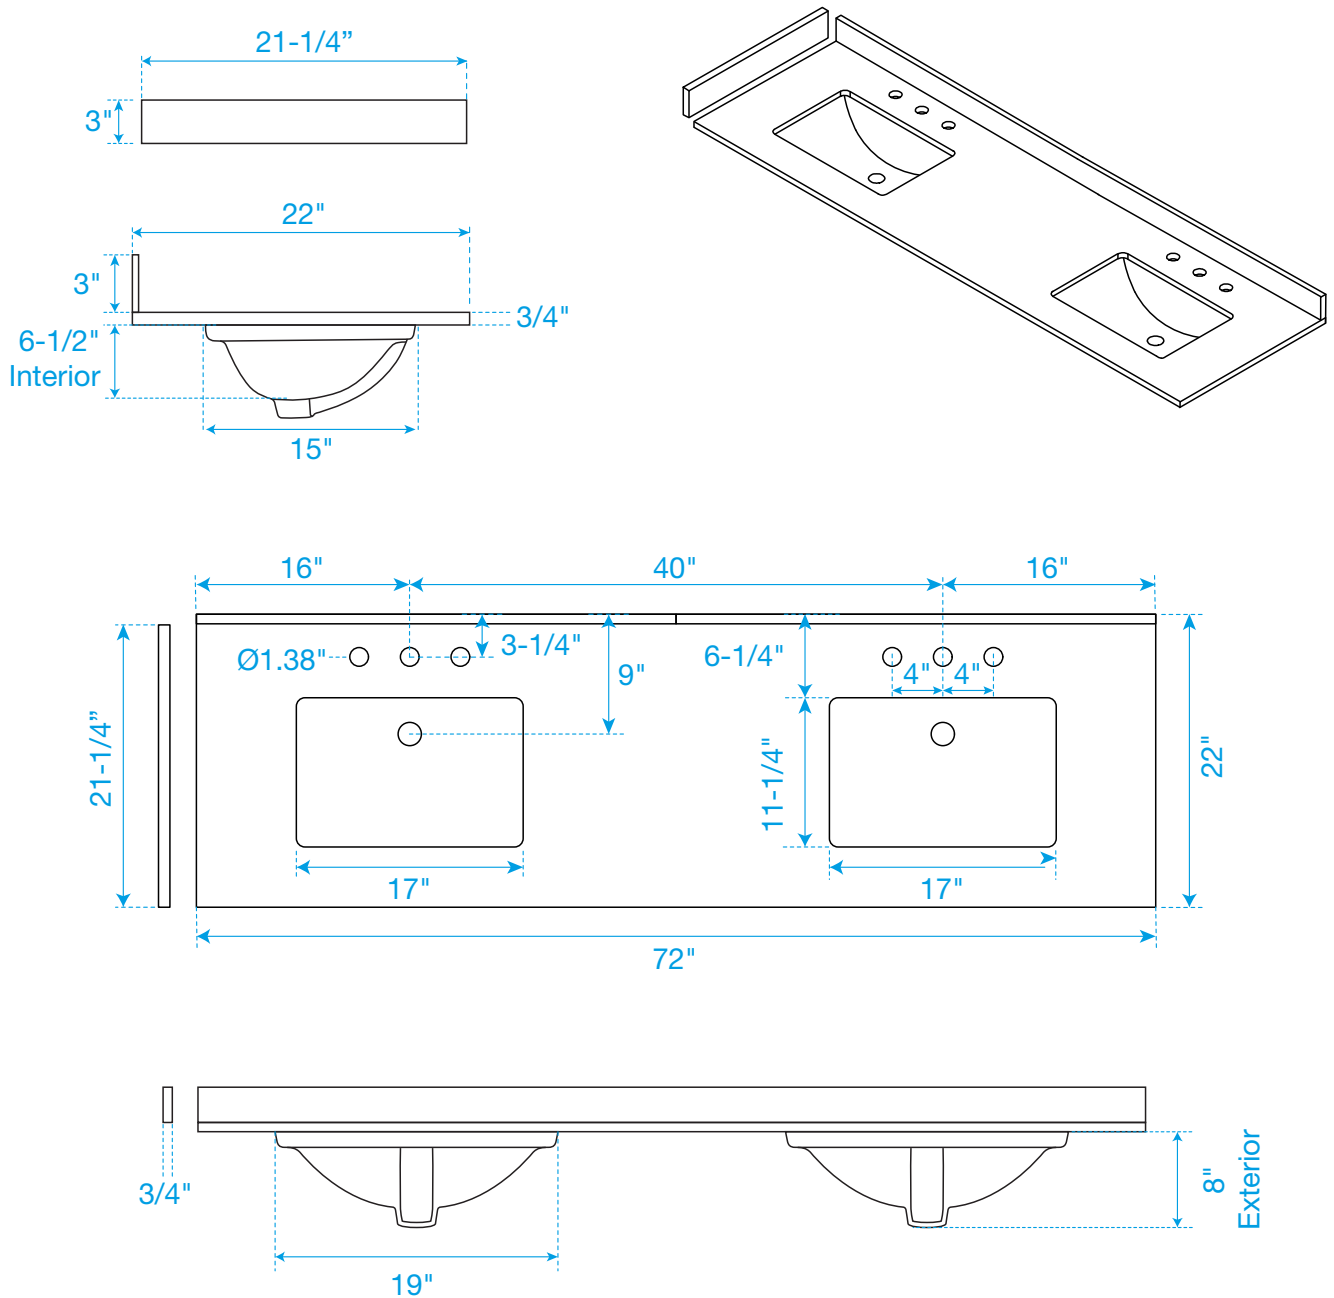

WYNDHAM COLLECTION

TOP VIEW OF VANITY CABINET

*Note: Due to high probability of breakage, the backsplash comes in two pieces, cut from the same piece. All measurements are $\pm 1/4$ ".

WC-5151-72-DBL-VCA3

WYNDHAM COLLECTION

Side splash is reversible.

Note: Due to high probability of breakage, the backsplash comes in two pieces, cut from the same piece. All measurements are $\pm 1/4"$.

WC-VCA3-72-DBL-TOP