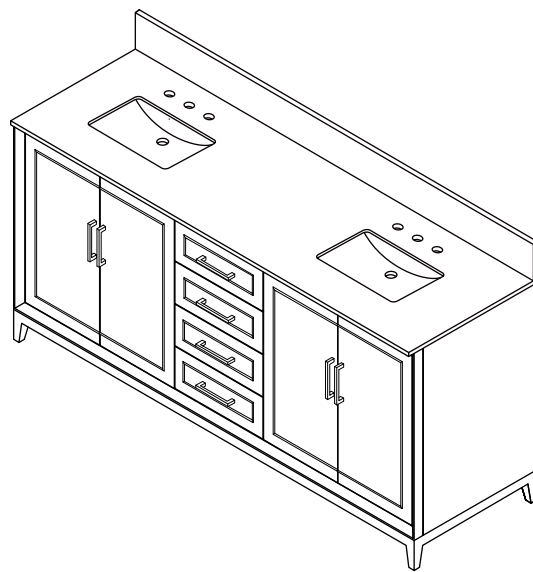

WYNDHAM COLLECTION

TOP VIEW OF VANITY CABINET

*Note: Due to high probability of breakage, the backsplash comes in two pieces, cut from the same piece. All measurements are $\pm 1/4$ ".

WC-5151-72-DBL-VCA3

WYNDHAM COLLECTION

Side splash is reversible.

Note: Due to high probability of breakage, the backsplash comes in two pieces, cut from the same piece. All measurements are $\pm 1/4"$.

WC-VCA3-72-DBL-TOP