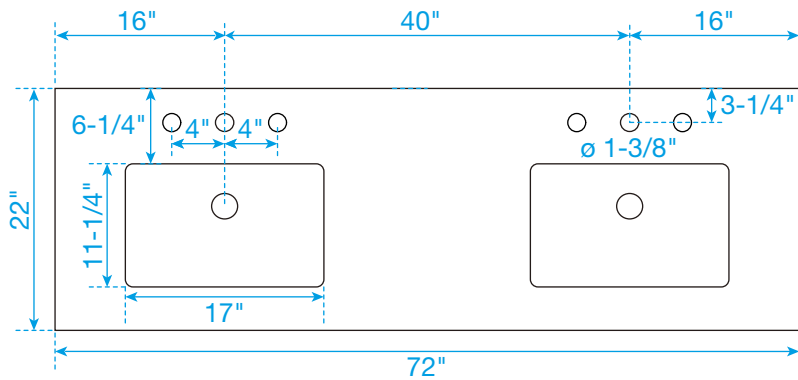

WYNDHAM COLLECTION

TOP VIEW OF VANITY CABINET

*Note: Due to high probability of breakage, the backsplash comes in two pieces, cut from the same piece. All measurements are $\pm 1/4$ ".

WC-5151-72-DBL-VCA3

WYNDHAM COLLECTION

Side splash is reversible.

Note: Due to high probability of breakage, the backsplash comes in two pieces, cut from the same piece. All measurements are $\pm 1/4"$.

WC-VCA3-72-DBL-TOP