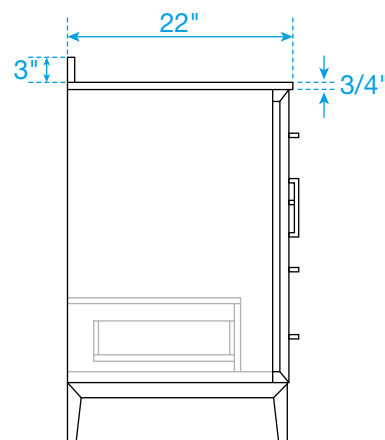

WYNDHAM COLLECTION

TOP VIEW OF VANITY CABINET

*Note: Due to high probability of breakage, the backsplash comes in two pieces, cut from the same piece. All measurements are $\pm 1/4$ ".

WC-5151-72-DBL-VCA3

WYNDHAM COLLECTION

Side splash is reversible.

Note: Due to high probability of breakage, the backsplash comes in two pieces, cut from the same piece. All measurements are $\pm 1/4"$.

WC-VCA3-72-DBL-TOP