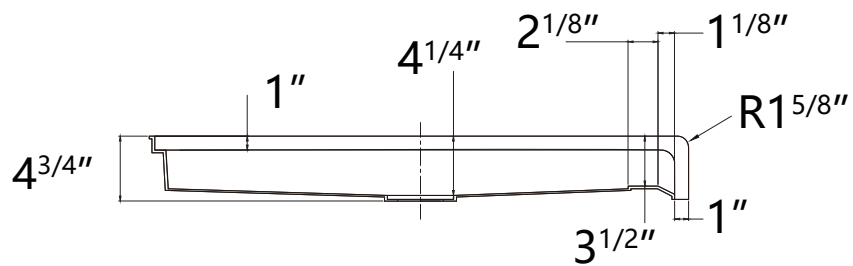

626-679-3588
service@getprohome.com
www.getprohome.com
162 Atlantic St, Pomona, CA 91768

SIZE DETAILS

PRODUCT
INSTRUCTION
VIDEO

MODEL No.GP-ADA-4838C

SIZE DETAILS

Top View

Side View

Front View