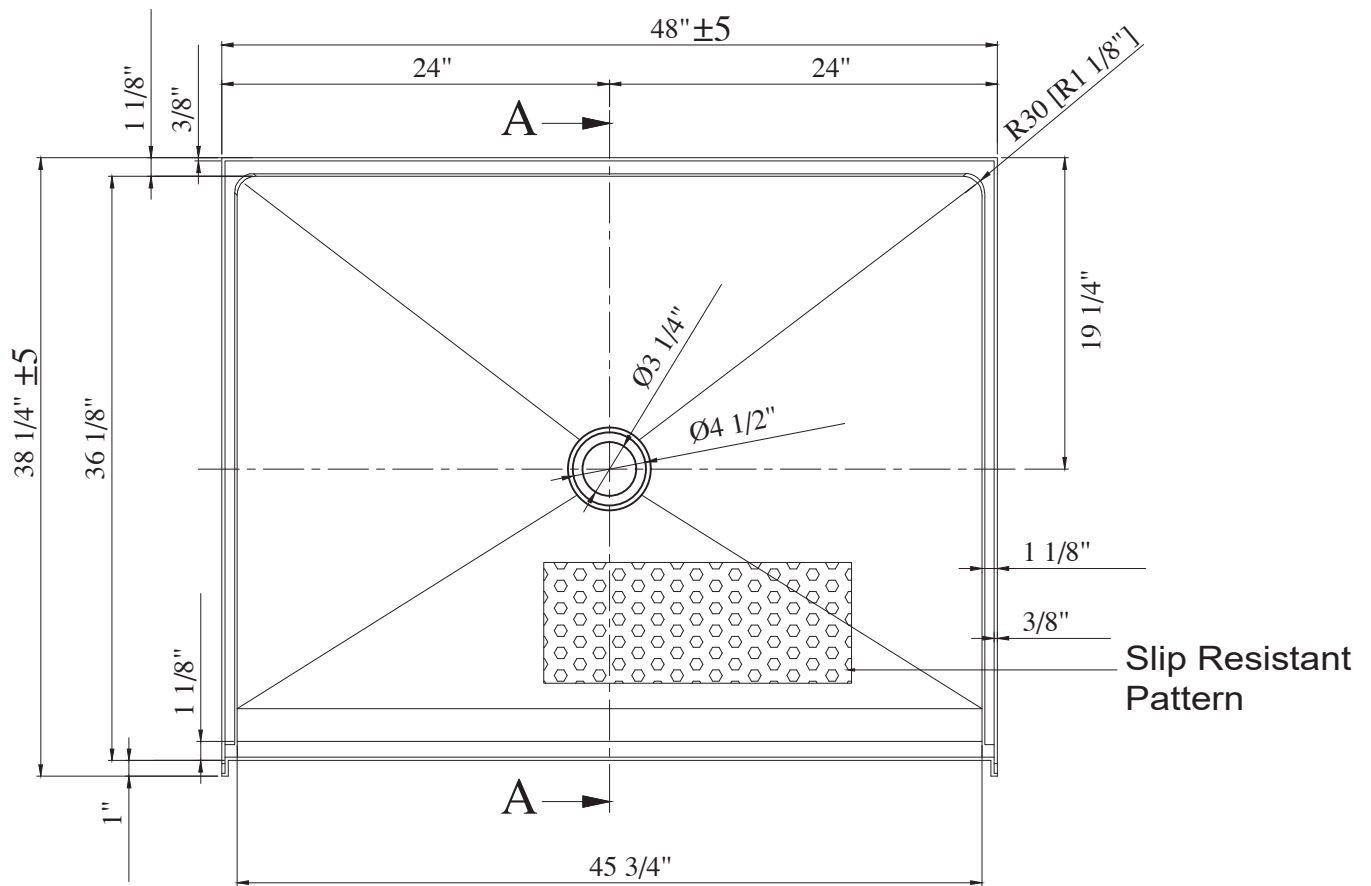

626-679-3588
service@getprohome.com
www.getprohome.com
162 Atlantic St, Pomona, CA 91768

SIZE DETAILS

PRODUCT
INSTRUCTION
VIDEO

MODEL No.GP-ADA-4838C

SIZE DETAILS

Top View

Side View

Front View