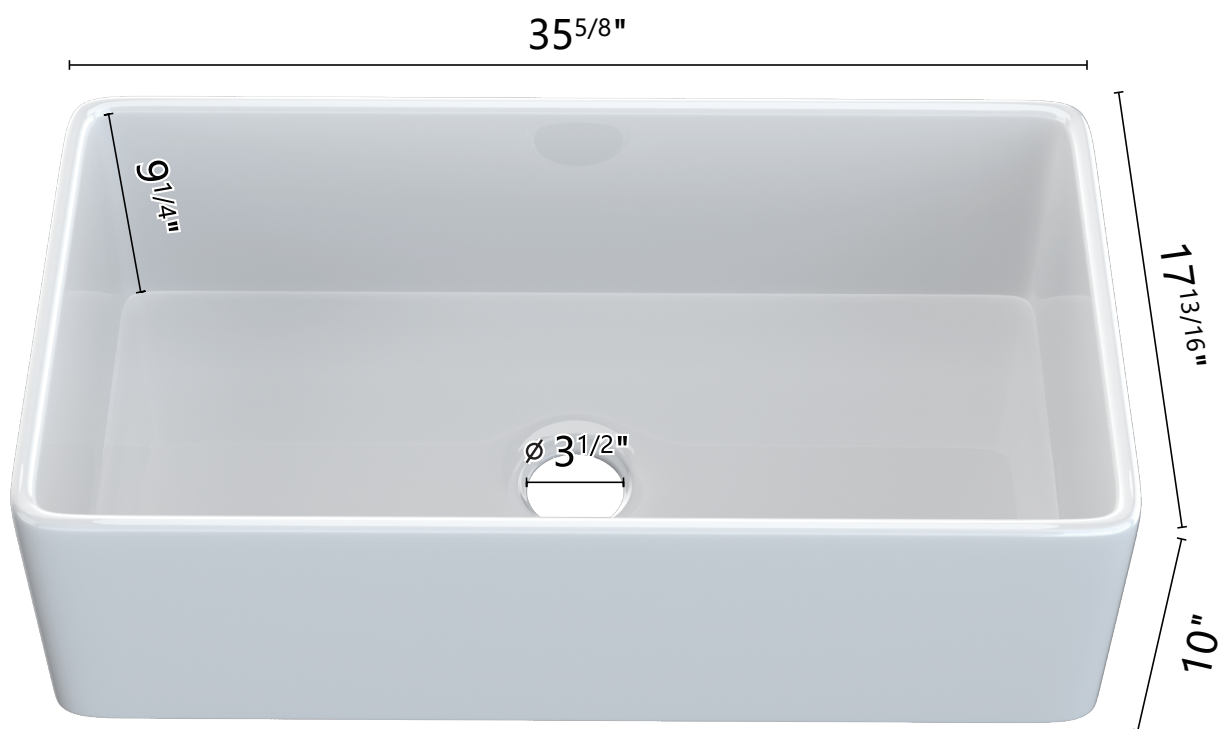

PRODUCT SIZE

KINDLY ATTENTION: To present a perfect installation, please measure the actual sink size for the cutout and trace for the countertop. Do not cut the countertop until you receive the sink. Because this fireclay sink size may vary in size by up to 1/4 inch during the high-temperature firing production.