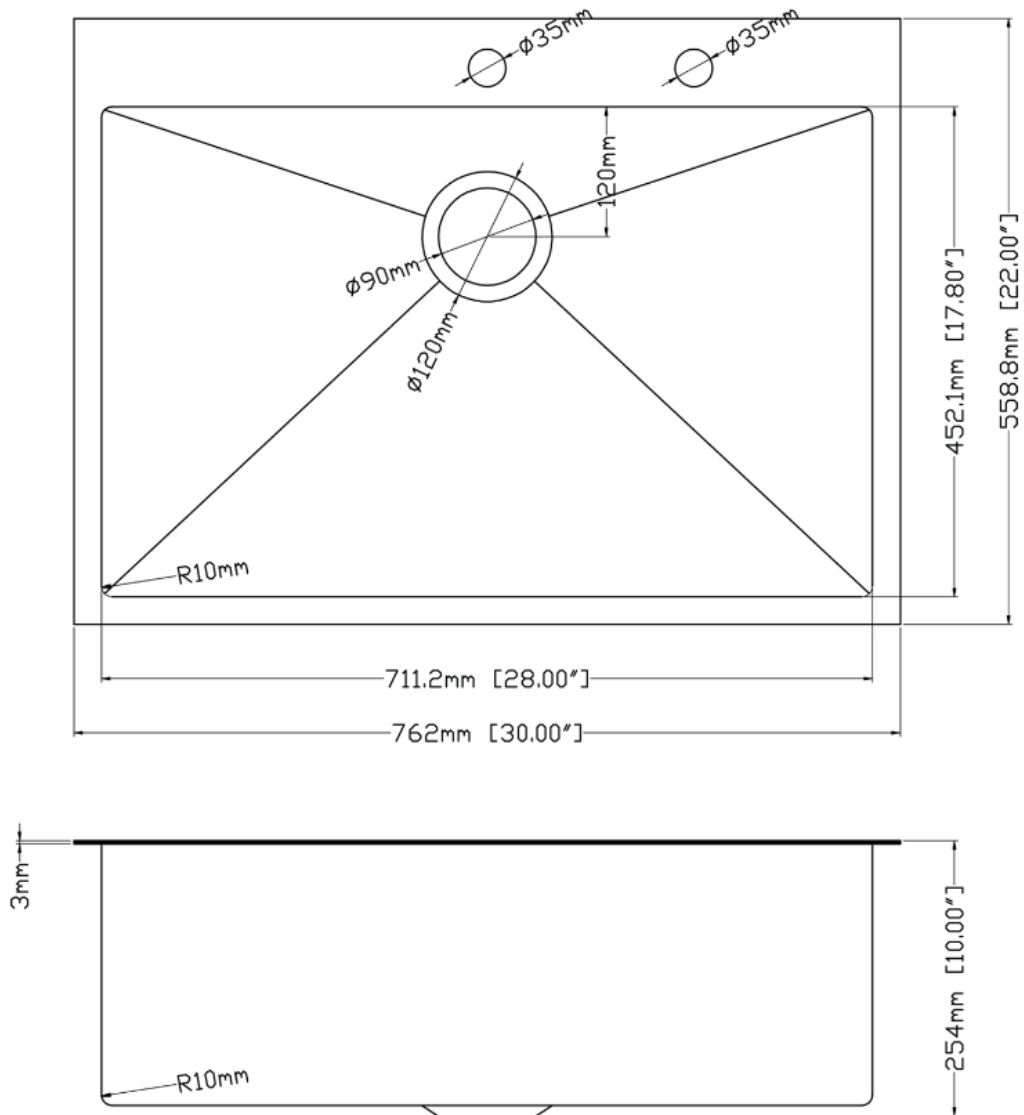

Dimension/Specification

RX-SS17-3022B