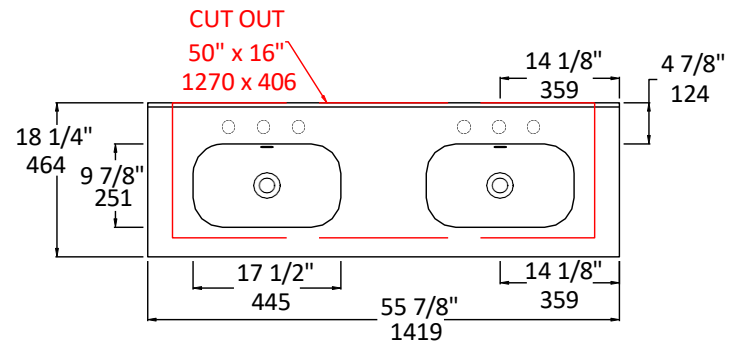

Specifications:

Installation:	Vanity-top
Exterior Dimensions:	55 7/8" w x 18 1/4" d x 5 3/4" h
Material:	Solid surface
Weight:	50 lbs
Overflow:	Yes
Finishes:	M - Matte white G - Gloss white
Faucet Holes:	00 - no holes 1. - one centered hole 2. - two hole - center and right, 4" spread 03 - three hole, 8" spread
Cutout Size:	50" x 16" (template available upon request)
Faucet Hole Size:	Ø 1 3/8"
Drain Hole Size:	Ø 1 3/4"

Features:

- Double-bowl solid surface sink with overflow

Codes + Standards:

- Meets and exceeds applicable national codes and standards

Recommended Items:

- Furniture
 - BRI-F-56 - Freestanding under-counter vanity with two drawers and open shelves on the bottom
 - AQT-WB-56 - Wall-mount under-counter vanity with four drawers
- European drain with overflow
 - 7100-12
 - 7100-13OF
 - 7100-16OF