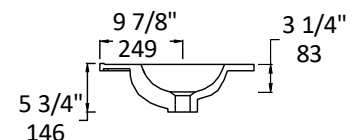

Specifications:

Installation:	Vanity-top
Exterior Dimensions:	55 7/8" w x 18 1/4" d x 5 3/4" h
Material:	Solid surface
Weight:	50 lbs
Overflow:	Yes
Finishes:	M - Matte white G - Gloss white
Faucet Holes:	00 - no holes 1. - one centered hole 2. - two hole - center and right, 4" spread 03 - three hole, 8" spread
Cutout Size:	50" x 16" (template available upon request)
Faucet Hole Size:	Ø 1 3/8"
Drain Hole Size:	Ø 1 3/4"

Features:

- Double-bowl solid surface sink with overflow

Codes + Standards:

- Meets and exceeds applicable national codes and standards

Recommended Items:

- Furniture
 - BRI-F-56 - Freestanding under-counter vanity with two drawers and open shelves on the bottom
 - AQT-WB-56 - Wall-mount under-counter vanity with four drawers
- European drain with overflow
 - 7100-12
 - 7100-13OF
 - 7100-16OF