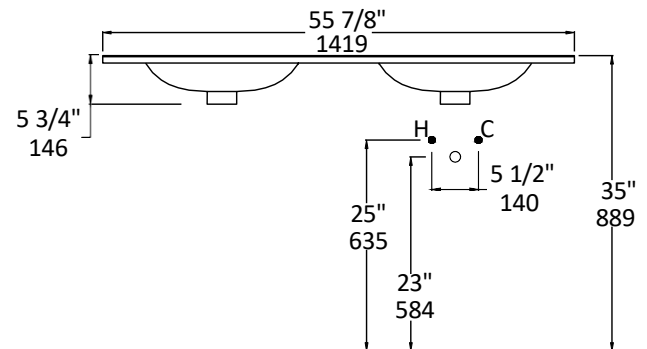

Specifications:

Installation:	Vanity-top
Exterior Dimensions:	55 7/8" w x 18 1/4" d x 5 3/4" h
Material:	Solid surface
Weight:	50 lbs
Overflow:	Yes
Finishes:	M - Matte white G - Gloss white
Faucet Holes:	00 - no holes 1. - one centered hole 2. - two hole - center and right, 4" spread 03 - three hole, 8" spread
Cutout Size:	50" x 16" (template available upon request)
Faucet Hole Size:	Ø 1 3/8"
Drain Hole Size:	Ø 1 3/4"

Features:

- Double-bowl solid surface sink with overflow

Codes + Standards:

- Meets and exceeds applicable national codes and standards

Recommended Items:

- Furniture
 - BRI-F-56 - Freestanding under-counter vanity with two drawers and open shelves on the bottom
 - AQT-WB-56 - Wall-mount under-counter vanity with four drawers
- European drain with overflow
 - 7100-12
 - 7100-13OF
 - 7100-16OF