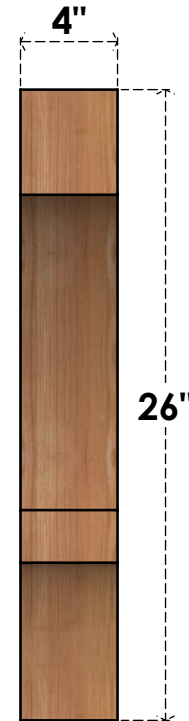

# BRC04X22X26BOA00RWR

4"W X 22"D X 26"H BALBOA ROUGH SAWN BRACE, WESTERN RED CEDAR

**SIDE**

**FRONT**

EKENA MILLWORK  
 2300 WEST MAIN ST.  
 CLARKSVILLE, TX 75426  
 TOLL FREE: 866-607-0453  
 WWW.EKENAMILLWORK.COM

**NOTES**

1. INSTALLATION TO BE COMPLETED IN ACCORDANCE WITH MANUFACTURER'S SPECIFICATIONS.
2. DRAWING MAY NOT BE TO SCALE
3. THIS DRAWING IS INTENDED FOR DESIGN AND PLANNING PURPOSES ONLY.
4. ALL INFORMATION CONTAINED HEREIN WAS CURRENT AT THE TIME OF DEVELOPMENT BUT MUST BE REVIEWED AND APPROVED BY THE PRODUCT MANUFACTURER TO BE CONSIDERED ACCURATE.
5. PRODUCTS ARE NOT KILN DRIED. THIS ITEM IS UNIQUE AND WILL CONTAIN THE NATURAL VARIATIONS THAT THE WOOD SPECIES OFFERS. THIS MAY RESULT IN VARIATIONS UP TO 1/4"