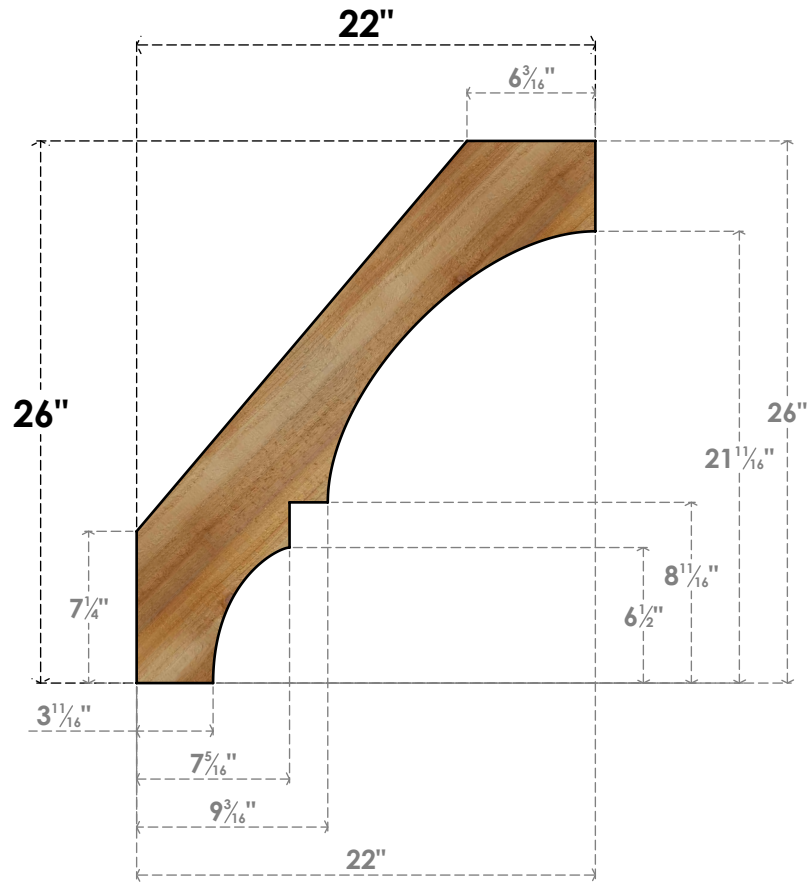

# BRC04X22X26BOA00RWR

4"W X 22"D X 26"H BALBOA ROUGH SAWN BRACE, WESTERN RED CEDAR

**SIDE**

**FRONT**

EKENA MILLWORK  
 2300 WEST MAIN ST.  
 CLARKSVILLE, TX 75426  
 TOLL FREE: 866-607-0453  
 WWW.EKENAMILLWORK.COM

**NOTES**

1. INSTALLATION TO BE COMPLETED IN ACCORDANCE WITH MANUFACTURER'S SPECIFICATIONS.
2. DRAWING MAY NOT BE TO SCALE
3. THIS DRAWING IS INTENDED FOR DESIGN AND PLANNING PURPOSES ONLY.
4. ALL INFORMATION CONTAINED HEREIN WAS CURRENT AT THE TIME OF DEVELOPMENT BUT MUST BE REVIEWED AND APPROVED BY THE PRODUCT MANUFACTURER TO BE CONSIDERED ACCURATE.
5. PRODUCTS ARE NOT KILN DRIED. THIS ITEM IS UNIQUE AND WILL CONTAIN THE NATURAL VARIATIONS THAT THE WOOD SPECIES OFFERS. THIS MAY RESULT IN VARIATIONS UP TO 1/4"