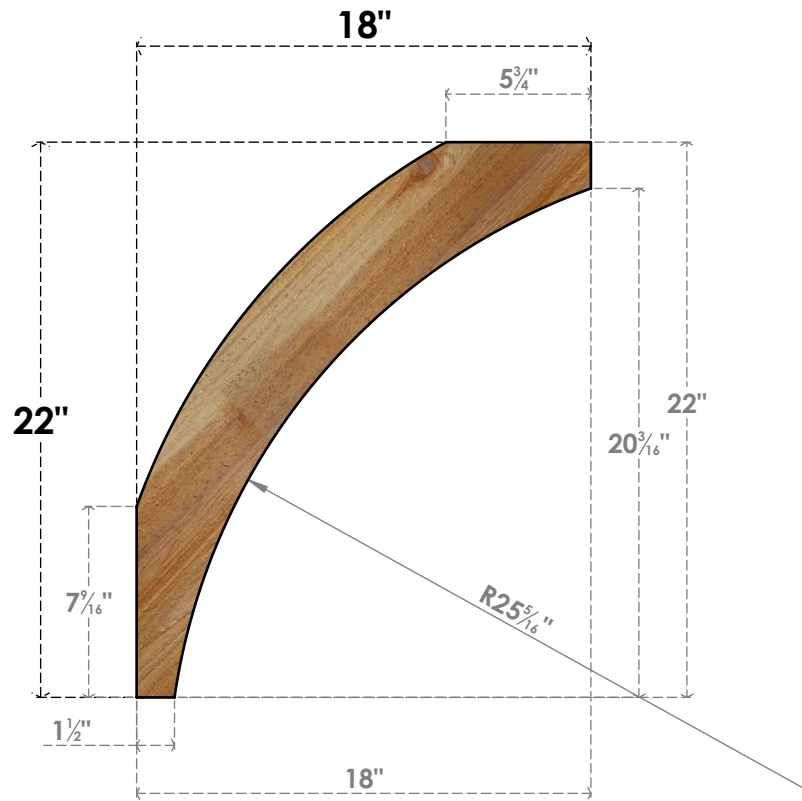

# BRC04X18X22THR00RWR

4"W X 18"D X 22"H THORTON ROUGH SAWN BRACE, WESTERN RED CEDAR

**SIDE**

**FRONT**

EKENA MILLWORK  
 2300 WEST MAIN ST.  
 CLARKSVILLE, TX 75426  
 TOLL FREE: 866-607-0453  
 WWW.EKENAMILLWORK.COM