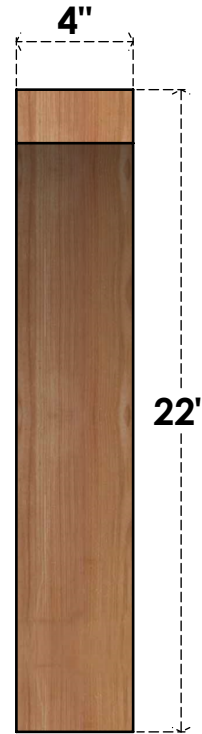

# BRC04X18X22THR00RWR

4"W X 18"D X 22"H THORTON ROUGH SAWN BRACE, WESTERN RED CEDAR

**SIDE**

**FRONT**

EKENA MILLWORK  
 2300 WEST MAIN ST.  
 CLARKSVILLE, TX 75426  
 TOLL FREE: 866-607-0453  
 WWW.EKENAMILLWORK.COM

**NOTES**

1. INSTALLATION TO BE COMPLETED IN ACCORDANCE WITH MANUFACTURER'S SPECIFICATIONS.
2. DRAWING MAY NOT BE TO SCALE
3. THIS DRAWING IS INTENDED FOR DESIGN AND PLANNING PURPOSES ONLY.
4. ALL INFORMATION CONTAINED HEREIN WAS CURRENT AT THE TIME OF DEVELOPMENT BUT MUST BE REVIEWED AND APPROVED BY THE PRODUCT MANUFACTURER TO BE CONSIDERED ACCURATE.
5. PRODUCTS ARE NOT KILN DRIED. THIS ITEM IS UNIQUE AND WILL CONTAIN THE NATURAL VARIATIONS THAT THE WOOD SPECIES OFFERS. THIS MAY RESULT IN VARIATIONS UP TO 1/4"