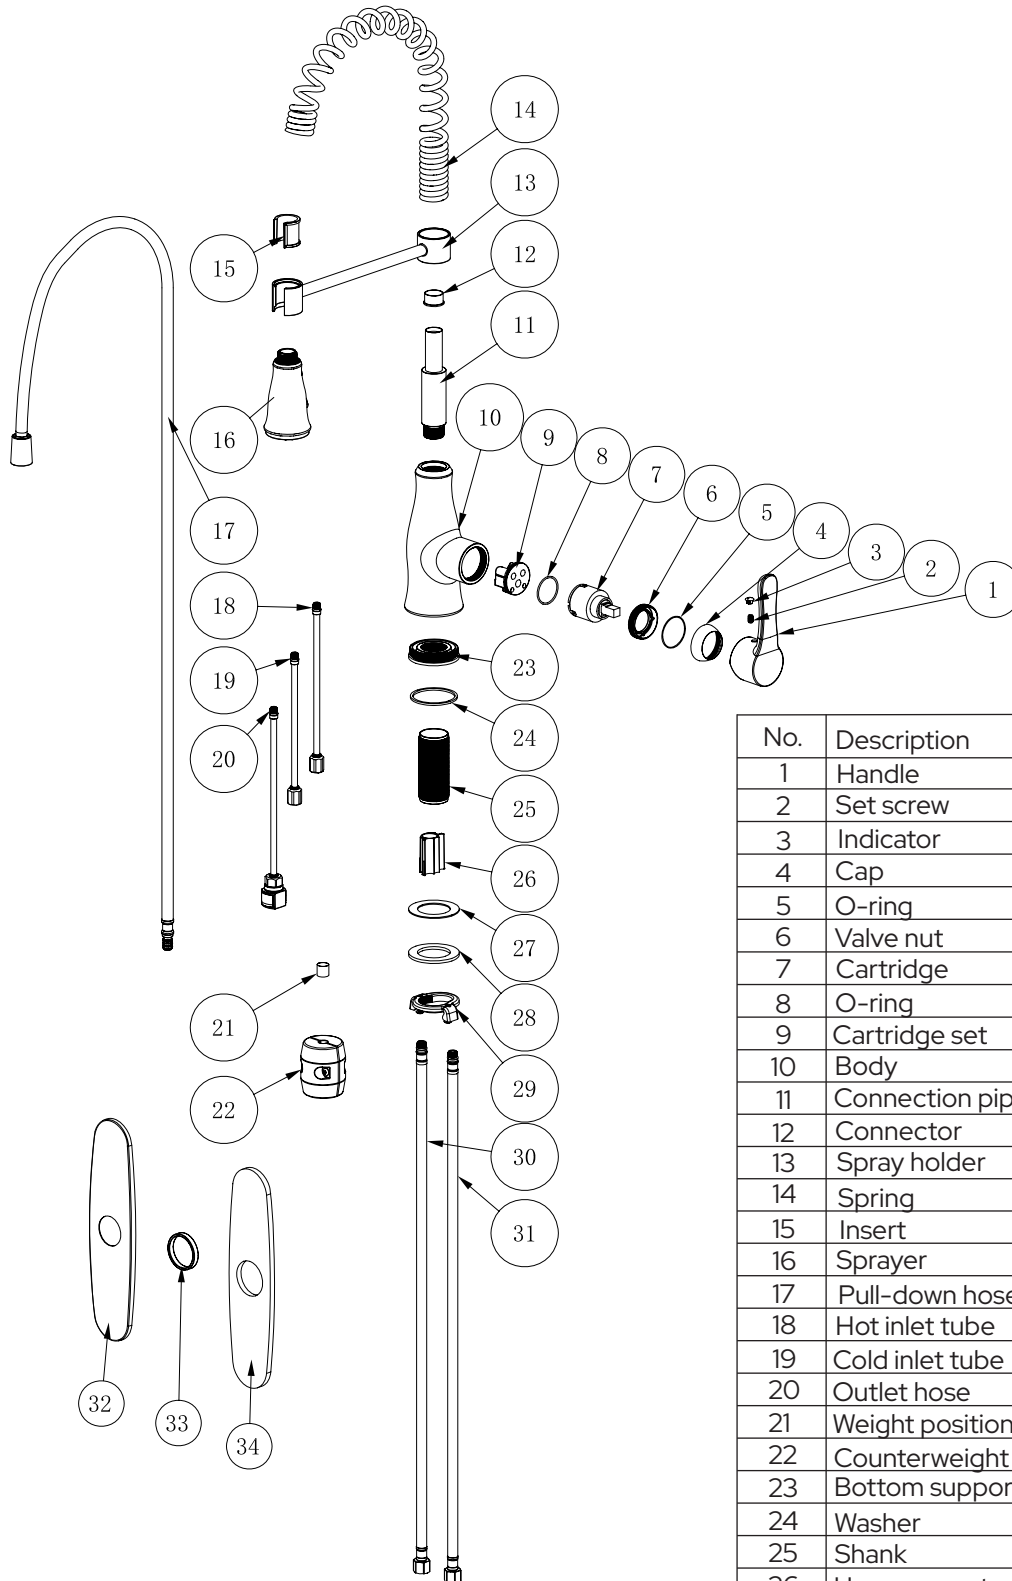

# Parts Breakdown

KA-310-30

Single Handle Pull-Down Kitchen Faucet

No.	Description	Qty
1	Handle	1
2	Set screw	1
3	Indicator	1
4	Cap	1
5	O-ring	1
6	Valve nut	1
7	Cartridge	1
8	O-ring	1
9	Cartridge set	1
10	Body	1
11	Connection pipe	1
12	Connector	1
13	Spray holder	1
14	Spring	1
15	Insert	1
16	Sprayer	1
17	Pull-down hose	1
18	Hot inlet tube	1
19	Cold inlet tube	1
20	Outlet hose	1
21	Weight positioning	1
22	Counterweight	1
23	Bottom supporter	1
24	Washer	1
25	Shank	1
26	Hose separator	1
27	Washer	1
28	Washer	1
29	Fixing nut	1
30	Hot water hose	1
31	Cold water hose	1
32	Escutcheon (baseplate)	1
33	Baseplate o-ring	1
34	Baseplate washer	1