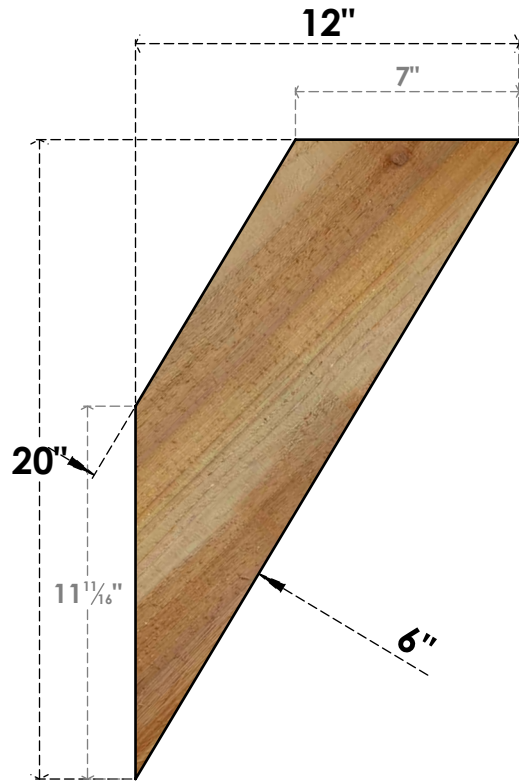

BRC06X12X20TRA00RWR

6"W X 12"D X 20"H TRADITIONAL ROUGH SAWN BRACE, WESTERN RED CEDAR

SIDE

FRONT

EKENA MILLWORK
2300 WEST MAIN ST.
CLARKSVILLE, TX 75426
TOLL FREE: 866-607-0453
WWW.EKENAMILLWORK.COM

NOTES

1. INSTALLATION TO BE COMPLETED IN ACCORDANCE WITH MANUFACTURER'S SPECIFICATIONS.
2. DRAWING MAY NOT BE TO SCALE
3. THIS DRAWING IS INTENDED FOR DESIGN AND PLANNING PURPOSES ONLY.
4. ALL INFORMATION CONTAINED HEREIN WAS CURRENT AT THE TIME OF DEVELOPMENT BUT MUST BE REVIEWED AND APPROVED BY THE PRODUCT MANUFACTURER TO BE CONSIDERED ACCURATE.
5. PRODUCTS ARE NOT KILN DRIED. THIS ITEM IS UNIQUE AND WILL CONTAIN THE NATURAL VARIATIONS THAT THE WOOD SPECIES OFFERS. THIS MAY RESULT IN VARIATIONS UP TO 1/4"