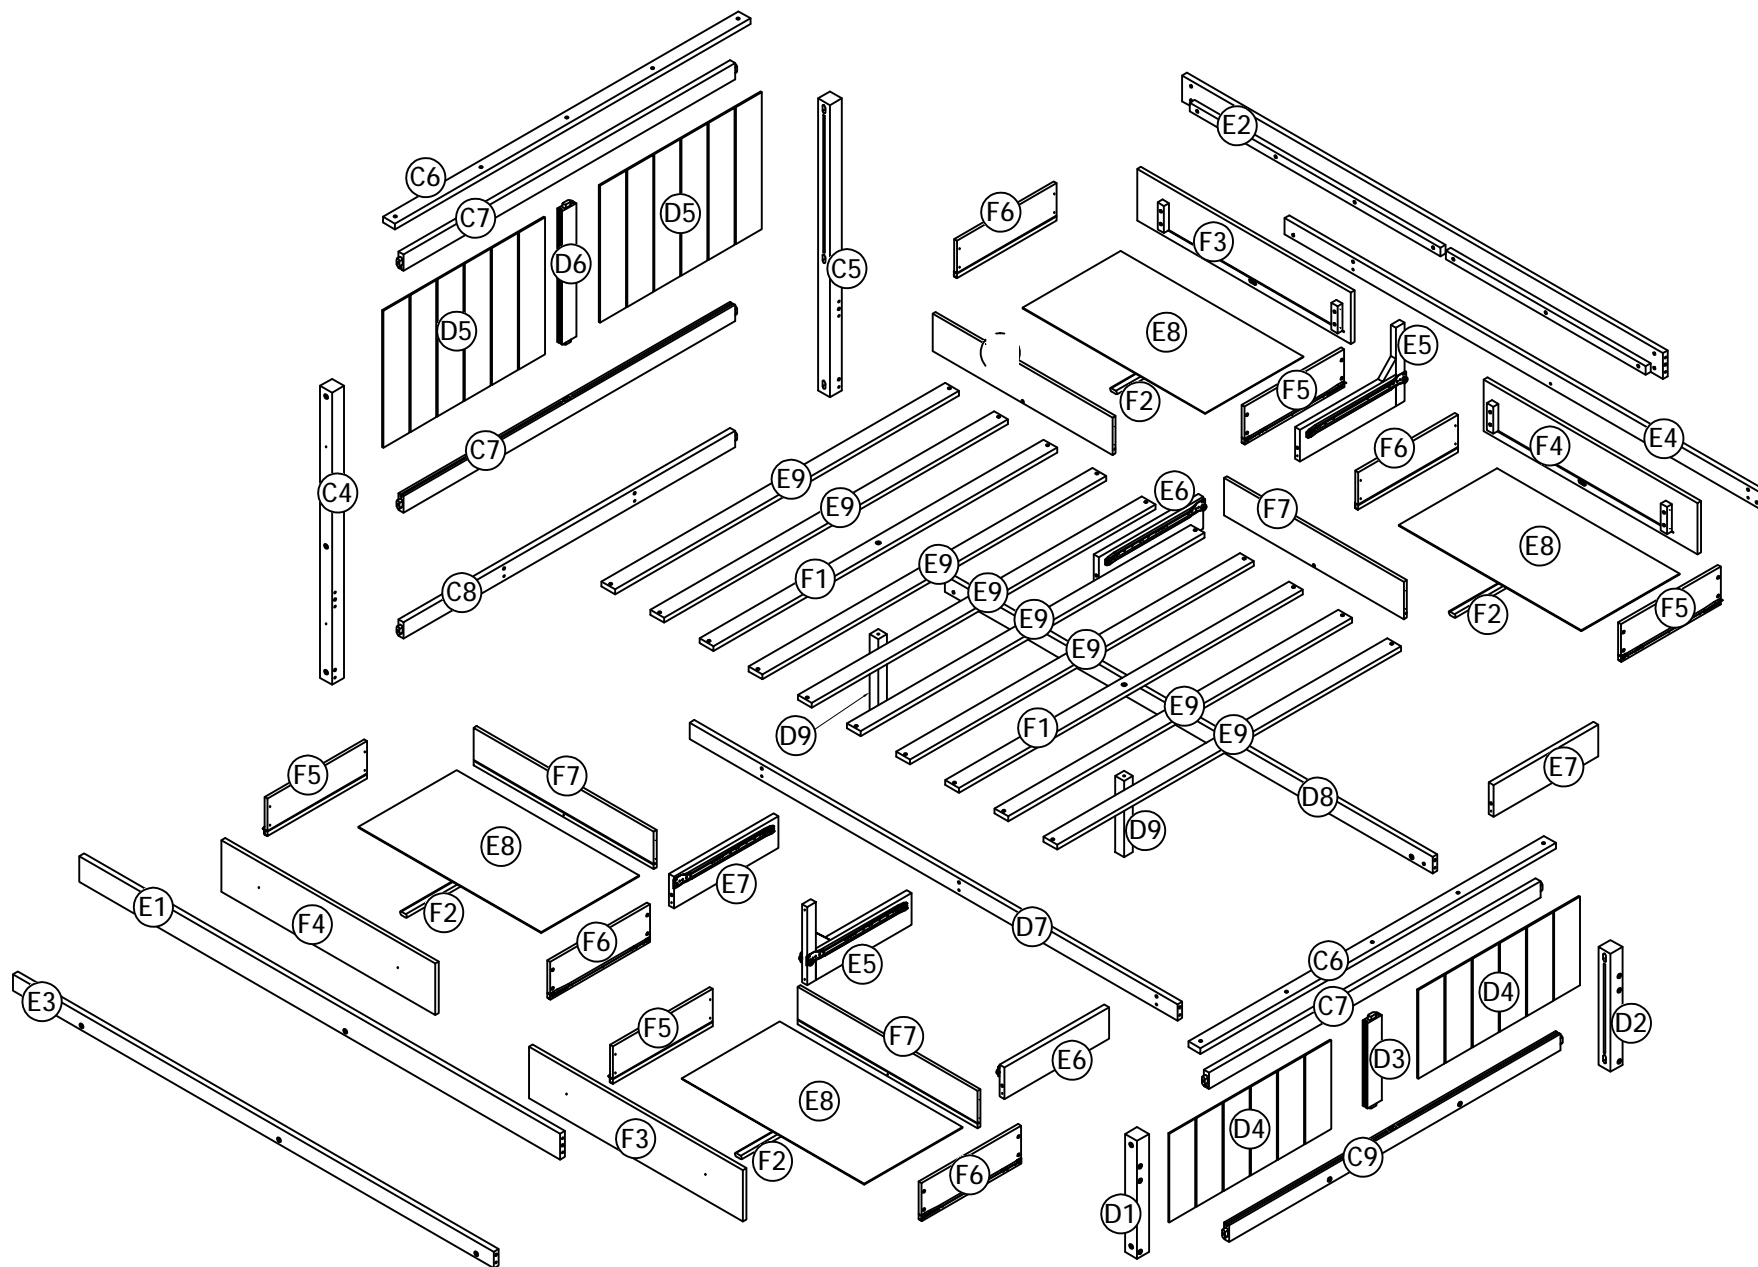

ASSEMBLY INSTRUCTION

SKU CODE: SP0822008

ASSEMBLY INSTRUCTION

ASSEMBLY INSTRUCTION

Part List (Box 1)

<p>A1</p>  <p>Door-1pc</p>	<p>A2</p>  <p>Door-1pc</p>	<p>A3</p>  <p>Door-1pc</p>
<p>A4</p>  <p>Door-1pc</p>	<p>A8</p>  <p>WoodBar-2pcs</p>	<p>B5</p>  <p>Back panel-2pcs</p>
<p>B6</p>  <p>Back panel-2pcs</p>	<p>B7</p>  <p>Back panel-2pcs</p>	<p>B8</p>  <p>Back panel-2pcs</p>
<p>B9</p>  <p>Top panel-2pcs</p>	<p>C7</p>  <p>WoodBar-3pcs</p>	<p>C8</p>  <p>WoodBar-1pc</p>
<p>C9</p>  <p>WoodBar-1pc</p>	<p>D3</p>  <p>WoodBar-1pc</p>	<p>D4</p>  <p>Panel-2pcs</p>
<p>D5</p>  <p>Panel-2pcs</p>	<p>D6</p>  <p>WoodBar-1pc</p>	<p>D9</p>  <p>WoodBar-2pcs</p>
<p>E5</p>  <p>WoodBar-2pcs</p>	<p>E6</p>  <p>WoodBar-2pcs</p>	<p>E7</p>  <p>WoodBar-2pcs</p>

Part List (Box 1)

<p>E8</p>  <p>Drawer bottom panels-4pcs</p>	<p>E9</p>  <p>Slat-8pcs</p>	<p>F1</p>  <p>Slat-2pcs</p>
<p>F2</p>  <p>WoodBar-4pcs</p>	<p>F4</p>  <p>Drawer front panels-2pcs</p>	<p>F5</p>  <p>Drawer side panels-4pcs</p>
<p>F6</p>  <p>Drawer side panels-4pcs</p>	<p>F7</p>  <p>Drawer back panels-4pcs</p>	

Part List & Hardware List (Box 2)

C1  WoodBar-1pc	C2  WoodBar-1pc	D7  WoodBar-1pc
D8  WoodBar-1pc	E1  Side rail-1pc	E2  Side rail-1pc
E3  WoodBar-1pc	E4  WoodBar-1pc	F3  Drawer front panels-2pcs

Part List (Box 3)