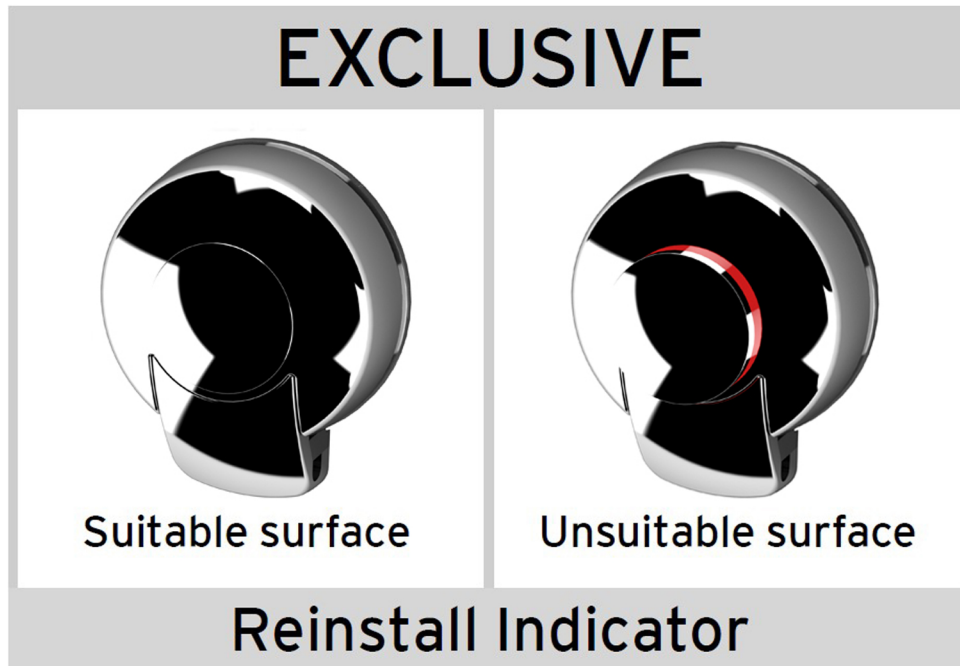

Please ensure you have the ideal surface to apply your accessory using the table below.

If you have purchased multiple Suctionloc items, please check to make sure this suction system works on your surface before opening all accessories.

Important Note:

Some surfaces will not allow a vacuum to be formed, please check the table below. In order to use your Suctionloc item on these surfaces simply purchase our Self Adhesive Mounting Disc

SUITABLE SURFACE	MOUNT WITHOUT DISC	USE MOUNTING DISC
TILES	✓	OVER GROUT LINES, OR IF TILES ARE TEXTURED OR POROUS
GLASS	✓	
MIRRORS	✓	
TIMBER		✓
PLASTER		✓
PAINTED		✓
BRICKS		✓
CONCRETE		✓
PORCELAIN		✓