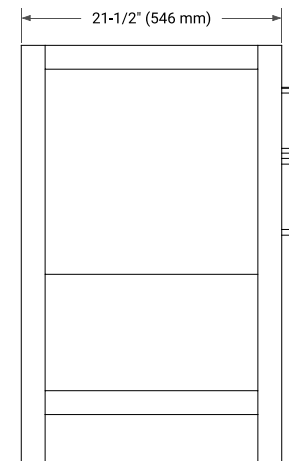

60" SINGLE SINK BASE CABINET

BASE CABINET DIMENSIONS

60" W x 21.5" D x 34.5" H

FEATURES

- Solid wood frame & plywood panels
- Dovetail drawers and joints
- Soft closing doors & drawers

HARDWARE FINISHES*

Brushed Nickel   Satin Brass   Matte Black   Polished Chrome

*Hardware comes preinstalled with the illustrated option. Other finishes are available on our online store if you prefer a different one.

AVAILABLE COLORS

White   Grey   Midnight Blue

FRONT VIEW

SIDE VIEW

PLAN VIEW