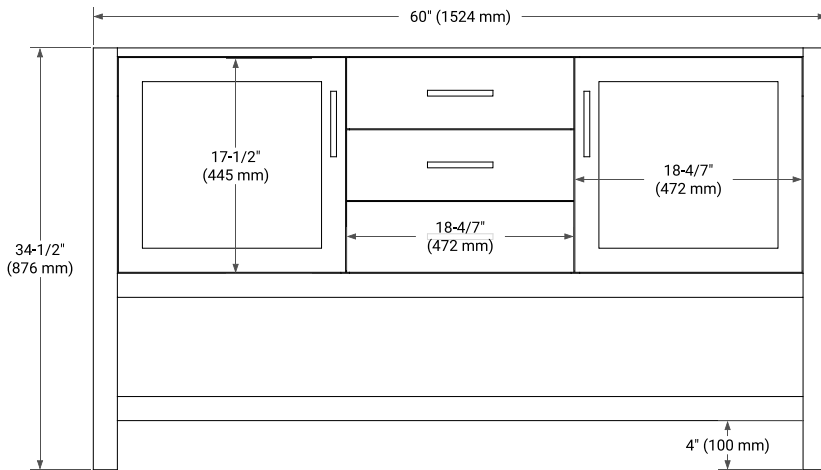

60" SINGLE SINK BASE CABINET

BASE CABINET DIMENSIONS

60" W x 21.5" D x 34.5" H

FEATURES

- Solid wood frame & plywood panels
- Dovetail drawers and joints
- Soft closing doors & drawers

HARDWARE FINISHES*

Brushed Nickel   Satin Brass   Matte Black   Polished Chrome

*Hardware comes preinstalled with the illustrated option. Other finishes are available on our online store if you prefer a different one.

AVAILABLE COLORS

White   Grey   Midnight Blue

FRONT VIEW

SIDE VIEW

PLAN VIEW