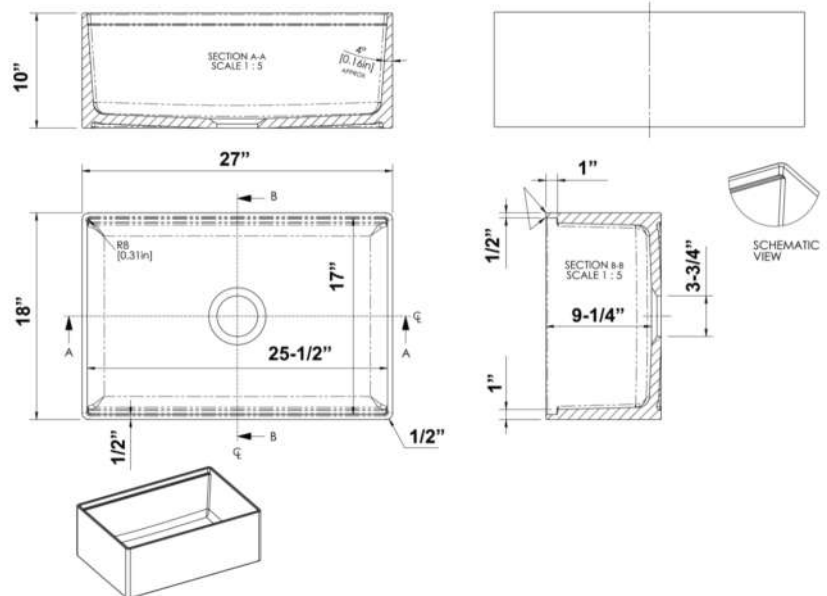

**27" CROFTON SINGLE
BOWL FARMER SINK
WITH LEDGE**

Cat. No.
FS27AC

Features:

- ▶ Fine fire clay for durability
- ▶ Can be used with garbage disposals
- ▶ Flange extension NOT required
- ▶ No overflow hole
- ▶ Accommodates 3-1/2" drain
- ▶ Compatible with FS27AC-wire
- ▶ Finished on all four sides
- ▶ Cutting boards available for purchase:
FSAC-CB1-WA and FSAC-CB1-BCH

Colors:

WH White

Compliance Certification

Meets or exceeds the following specifications: ASME A112.19.2.2013 for fine fire clay for durability.

Top: 27"W x 18"D

Base: 27"W x 18"D

H: 10"

Interior Dimensions:

Top: 25-1/2" W x 17" D

Base: 25" W x 15-3/4" D

Basin Depth: 9-1/4"

Dimensions of fixture are nominal and may vary within the range of tolerances established by ANSI Standard A112.19.2.2013. Dimensions and specifications subject to change without notice.