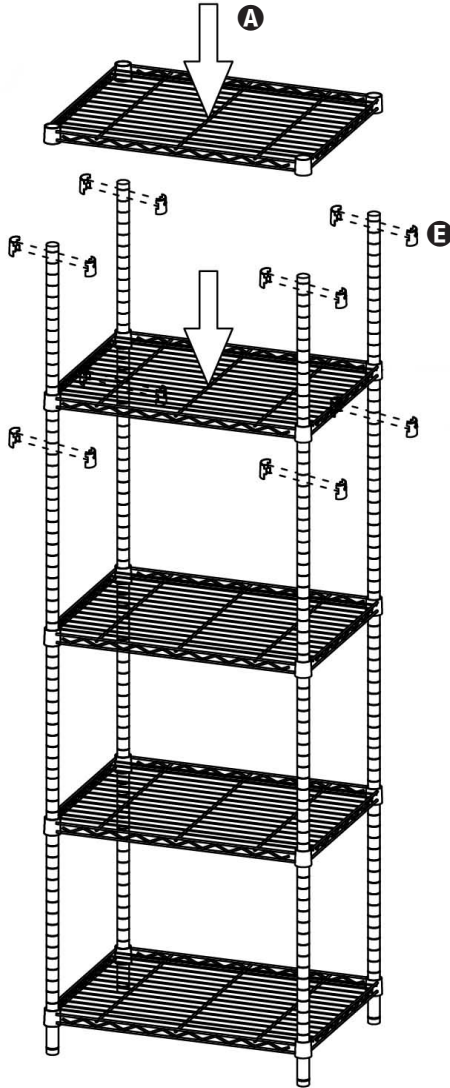

SHF-01054
SHF-01055

5-tier shelving unit

24 in L x 18 in W x 72 in H / 61 cm L x 45.7 cm W x 182.9 cm H

PARTS LIST

PART/ILLUSTRATION	(QTY)	DESCRIPTION
A 	(5)	shelves
B 	(4)	lower poles
C 	(4)	center poles
D 	(4)	upper poles
E 	(20)	shelf support clips
F 	(8)	pole connectors
G 	(4)	feet

ASSEMBLY

1

• LOOK FOR RIDGE INSIDE

• SNAP INTO RIDGE ON POLE

• FIRMLY PUSH DOWN SHELVES

Visit [youtube.com/myhoneycando](https://www.youtube.com/myhoneycando) to watch our assembly videos.

ASSEMBLY

- 2**  • LOOK FOR RIDGE INSIDE CLIP
• SNAP INTO RIDGE ON POLE
• FIRMLY PUSH DOWN SHELVES

ASSEMBLY

- 3**  • LOOK FOR RIDGE INSIDE CLIP
• SNAP INTO RIDGE ON POLE
• FIRMLY PUSH DOWN SHELVES

ASSEMBLY

- 4**  • LOOK FOR RIDGE INSIDE CLIP
• SNAP INTO RIDGE ON POLE
• FIRMLY PUSH DOWN SHELVES

ASSEMBLY

- 5**  • LOOK FOR RIDGE INSIDE CLIP
• SNAP INTO RIDGE ON POLE
• FIRMLY PUSH DOWN SHELVES

honey•can•do

Honey-Can-Do International

5300 St. Charles Road, Berkeley, IL 60163 USA

877.242.2636 | honeycando.com | support@honeycando.com