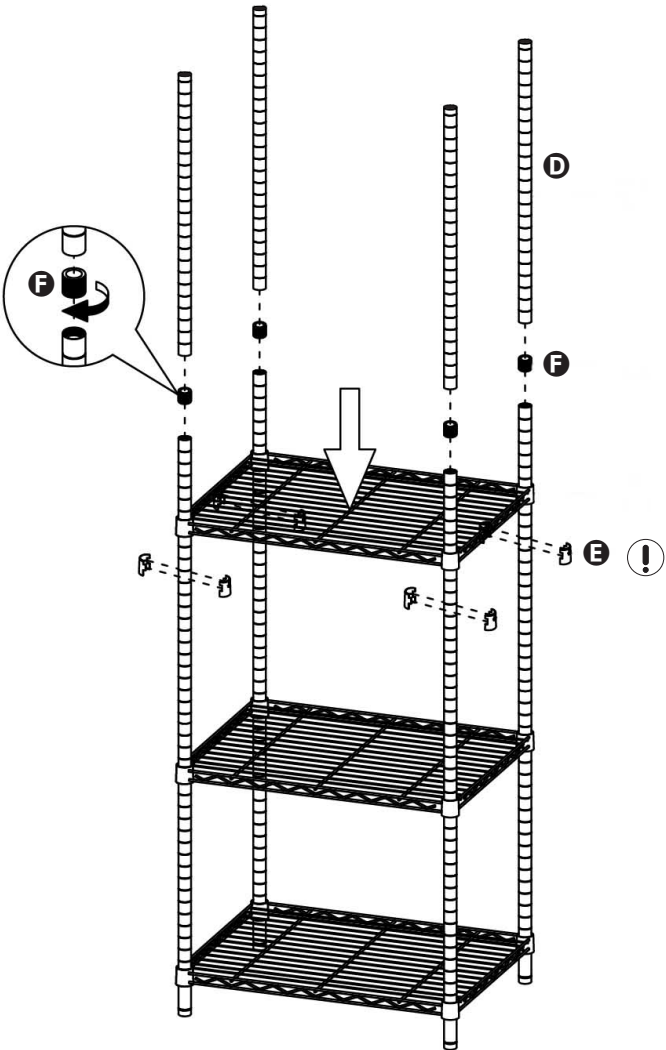

SHF-01054
SHF-01055

5-tier shelving unit

24 in L x 18 in W x 72 in H / 61 cm L x 45.7 cm W x 182.9 cm H

PARTS LIST

PART/ILLUSTRATION	(QTY)	DESCRIPTION
A 	(5)	shelves
B 	(4)	lower poles
C 	(4)	center poles
D 	(4)	upper poles
E 	(20)	shelf support clips
F 	(8)	pole connectors
G 	(4)	feet

ASSEMBLY

1

• LOOK FOR RIDGE INSIDE

• SNAP INTO RIDGE ON POLE

• FIRMLY PUSH DOWN SHELVES

Visit [youtube.com/myhoneycando](https://www.youtube.com/myhoneycando) to watch our assembly videos.

ASSEMBLY

- 2**  • LOOK FOR RIDGE INSIDE CLIP
• SNAP INTO RIDGE ON POLE
• FIRMLY PUSH DOWN SHELVES

ASSEMBLY

- 3**  • LOOK FOR RIDGE INSIDE CLIP
• SNAP INTO RIDGE ON POLE
• FIRMLY PUSH DOWN SHELVES

ASSEMBLY

- 4**  • LOOK FOR RIDGE INSIDE CLIP
• SNAP INTO RIDGE ON POLE
• FIRMLY PUSH DOWN SHELVES

ASSEMBLY

- 5**  • LOOK FOR RIDGE INSIDE CLIP
• SNAP INTO RIDGE ON POLE
• FIRMLY PUSH DOWN SHELVES

honey•can•do

Honey-Can-Do International

5300 St. Charles Road, Berkeley, IL 60163 USA

877.242.2636 | honeycando.com | support@honeycando.com