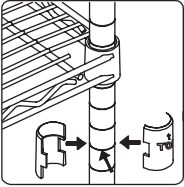

SHF-01054
SHF-01055

5-tier shelving unit

24 in L x 18 in W x 72 in H / 61 cm L x 45.7 cm W x 182.9 cm H

PARTS LIST

PART/ILLUSTRATION	(QTY)	DESCRIPTION
A 	(5)	shelves
B 	(4)	lower poles
C 	(4)	center poles
D 	(4)	upper poles
E 	(20)	shelf support clips
F 	(8)	pole connectors
G 	(4)	feet

ASSEMBLY

1

• LOOK FOR RIDGE INSIDE

• SNAP INTO RIDGE ON POLE

• FIRMLY PUSH DOWN SHELVES

Visit [youtube.com/myhoneycando](https://www.youtube.com/myhoneycando) to watch our assembly videos.

ASSEMBLY

- 2**  • LOOK FOR RIDGE INSIDE CLIP
• SNAP INTO RIDGE ON POLE
• FIRMLY PUSH DOWN SHELVES

ASSEMBLY

- 3**  • LOOK FOR RIDGE INSIDE CLIP
• SNAP INTO RIDGE ON POLE
• FIRMLY PUSH DOWN SHELVES

ASSEMBLY

- 4**  • LOOK FOR RIDGE INSIDE CLIP
• SNAP INTO RIDGE ON POLE
• FIRMLY PUSH DOWN SHELVES

ASSEMBLY