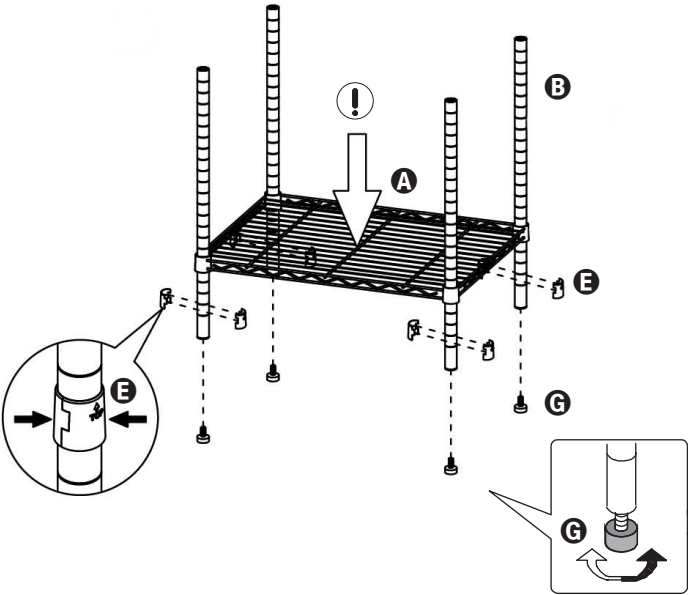

SHF-01054
SHF-01055

5-tier shelving unit

24 in L x 18 in W x 72 in H / 61 cm L x 45.7 cm W x 182.9 cm H

PARTS LIST

PART/ILLUSTRATION	(QTY)	DESCRIPTION
A 	(5)	shelves
B 	(4)	lower poles
C 	(4)	center poles
D 	(4)	upper poles
E 	(20)	shelf support clips
F 	(8)	pole connectors
G 	(4)	feet

ASSEMBLY

1

• LOOK FOR RIDGE INSIDE

• SNAP INTO RIDGE ON POLE

• FIRMLY PUSH DOWN SHELVES

Visit [youtube.com/myhoneycando](https://www.youtube.com/myhoneycando) to watch our assembly videos.

ASSEMBLY

- 2**  • LOOK FOR RIDGE INSIDE CLIP
• SNAP INTO RIDGE ON POLE
• FIRMLY PUSH DOWN SHELVES

ASSEMBLY

- 3**  • LOOK FOR RIDGE INSIDE CLIP
• SNAP INTO RIDGE ON POLE
• FIRMLY PUSH DOWN SHELVES

ASSEMBLY

- 4**  • LOOK FOR RIDGE INSIDE CLIP
• SNAP INTO RIDGE ON POLE
• FIRMLY PUSH DOWN SHELVES

ASSEMBLY

- 5**  • LOOK FOR RIDGE INSIDE CLIP
• SNAP INTO RIDGE ON POLE
• FIRMLY PUSH DOWN SHELVES

honey•can•do

Honey-Can-Do International

5300 St. Charles Road, Berkeley, IL 60163 USA

877.242.2636 | honeycando.com | support@honeycando.com