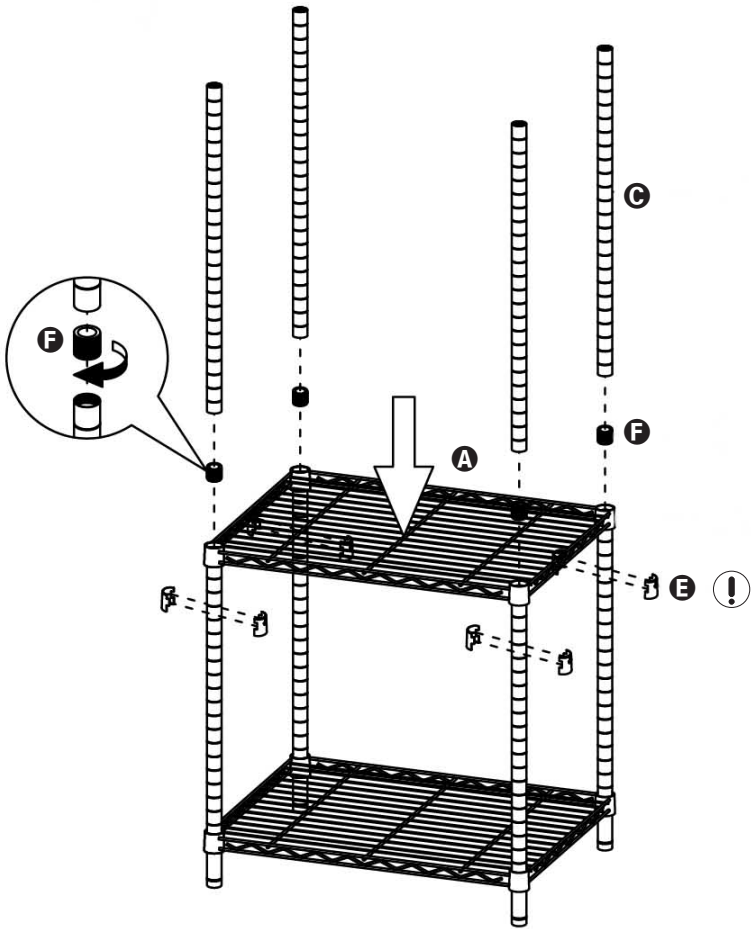

SHF-01054
SHF-01055

5-tier shelving unit

24 in L x 18 in W x 72 in H / 61 cm L x 45.7 cm W x 182.9 cm H

PARTS LIST

PART/ILLUSTRATION	(QTY)	DESCRIPTION
A 	(5)	shelves
B 	(4)	lower poles
C 	(4)	center poles
D 	(4)	upper poles
E 	(20)	shelf support clips
F 	(8)	pole connectors
G 	(4)	feet

ASSEMBLY

1

• LOOK FOR RIDGE INSIDE

• SNAP INTO RIDGE ON POLE

• FIRMLY PUSH DOWN SHELVES

Visit [youtube.com/myhoneycando](https://www.youtube.com/myhoneycando) to watch our assembly videos.

ASSEMBLY

- 2**  • LOOK FOR RIDGE INSIDE CLIP
• SNAP INTO RIDGE ON POLE
• FIRMLY PUSH DOWN SHELVES

ASSEMBLY

- 3**  • LOOK FOR RIDGE INSIDE CLIP
• SNAP INTO RIDGE ON POLE
• FIRMLY PUSH DOWN SHELVES

ASSEMBLY

- 4**  • LOOK FOR RIDGE INSIDE CLIP
• SNAP INTO RIDGE ON POLE
• FIRMLY PUSH DOWN SHELVES

ASSEMBLY

- 5**  • LOOK FOR RIDGE INSIDE CLIP
• SNAP INTO RIDGE ON POLE
• FIRMLY PUSH DOWN SHELVES

honey•can•do

Honey-Can-Do International

5300 St. Charles Road, Berkeley, IL 60163 USA

877.242.2636 | honeycando.com | support@honeycando.com