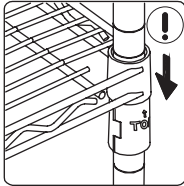

SHF-01054
SHF-01055

5-tier shelving unit

24 in L x 18 in W x 72 in H / 61 cm L x 45.7 cm W x 182.9 cm H

PARTS LIST

PART/ILLUSTRATION	(QTY)	DESCRIPTION
A 	(5)	shelves
B 	(4)	lower poles
C 	(4)	center poles
D 	(4)	upper poles
E 	(20)	shelf support clips
F 	(8)	pole connectors
G 	(4)	feet

ASSEMBLY

1

• LOOK FOR RIDGE INSIDE

• SNAP INTO RIDGE ON POLE

• FIRMLY PUSH DOWN SHELVES

Visit [youtube.com/myhoneycando](https://www.youtube.com/myhoneycando) to watch our assembly videos.

ASSEMBLY

- 2**  • LOOK FOR RIDGE INSIDE CLIP
• SNAP INTO RIDGE ON POLE
• FIRMLY PUSH DOWN SHELVES

ASSEMBLY

- 3**  • LOOK FOR RIDGE INSIDE CLIP
• SNAP INTO RIDGE ON POLE
• FIRMLY PUSH DOWN SHELVES

ASSEMBLY

- 4**  • LOOK FOR RIDGE INSIDE CLIP
• SNAP INTO RIDGE ON POLE
• FIRMLY PUSH DOWN SHELVES

ASSEMBLY