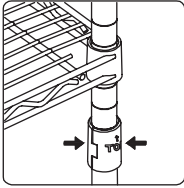

SHF-01054
SHF-01055

5-tier shelving unit

24 in L x 18 in W x 72 in H / 61 cm L x 45.7 cm W x 182.9 cm H

PARTS LIST

PART/ILLUSTRATION	(QTY)	DESCRIPTION
A 	(5)	shelves
B 	(4)	lower poles
C 	(4)	center poles
D 	(4)	upper poles
E 	(20)	shelf support clips
F 	(8)	pole connectors
G 	(4)	feet

ASSEMBLY

1

• LOOK FOR RIDGE INSIDE

• SNAP INTO RIDGE ON POLE

• FIRMLY PUSH DOWN SHELVES

Visit [youtube.com/myhoneycando](https://www.youtube.com/myhoneycando) to watch our assembly videos.

ASSEMBLY

- 2**  • LOOK FOR RIDGE INSIDE CLIP
• SNAP INTO RIDGE ON POLE
• FIRMLY PUSH DOWN SHELVES

ASSEMBLY

- 3**  • LOOK FOR RIDGE INSIDE CLIP
• SNAP INTO RIDGE ON POLE
• FIRMLY PUSH DOWN SHELVES

ASSEMBLY

- 4**  • LOOK FOR RIDGE INSIDE CLIP
• SNAP INTO RIDGE ON POLE
• FIRMLY PUSH DOWN SHELVES

ASSEMBLY