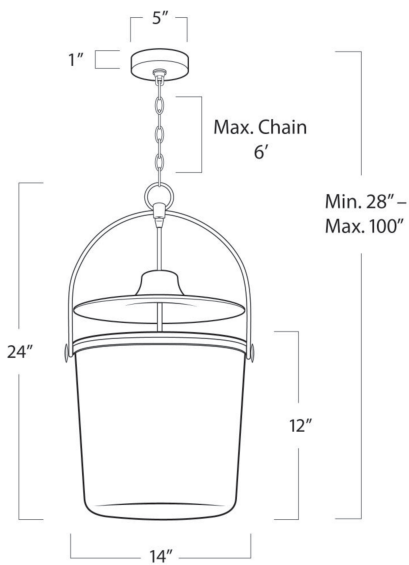

REGINA ANDREW

DETROIT

SPECIFICATION SHEET

Emerson Bell Jar Pendant Small 16-1360ORB

HEIGHT	28
WIDTH	14
DEPTH	14
SHADE DIMS	N/A
SHADE COLOR	N/A
BULB QTY	3
BULB TYPE	B Type Candelabra Base (E12)
SOCKET	E12 Candelabra
WATTAGE	40 Watt Max
WIRING TYPE	Hard Wire
MATERIAL	Glass
FINISH	Oil Rubbed Bronze
NOTES	N/A
FREIGHT ONLY	No