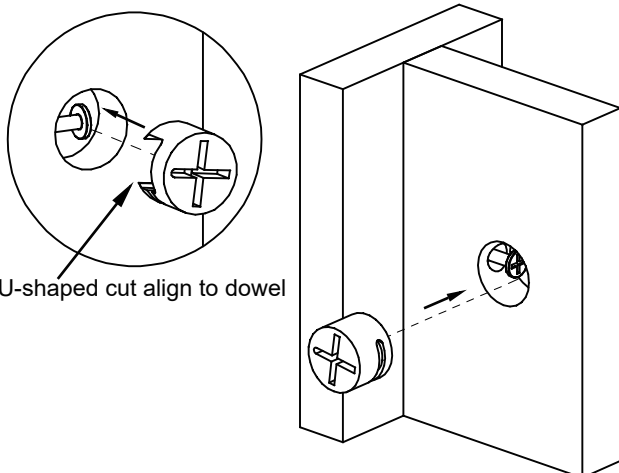

How to use furniture connector cam lock screw and fitting?

Eccentric wheel(A)

Dowel(B)

1

Use screwdriver to attach
dowel into pre-inserted nut

2

Step 1 completed

3

Attach dowel into hole on fitting board

4

Put eccentric wheel (cam lock fitting) into hole

5

Tighten: Turn the eccentric wheel clockwise
Loosen: Turn it anticlockwise

Slide rail specifications

CL
x8
L300mm

CR
x8
L300mm