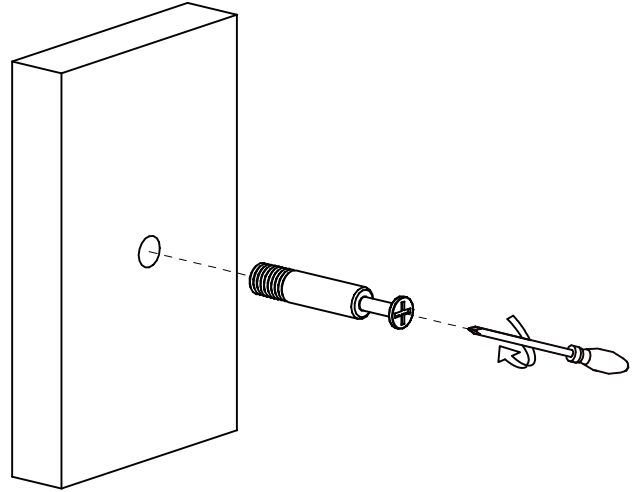

How to use furniture connector cam lock screw and fitting?

Eccentric wheel(A)

Dowel(B)

1

Use screwdriver to attach
dowel into pre-inserted nut

2

Step 1 completed

3

Attach dowel into hole on fitting board

4

Put eccentric wheel (cam lock fitting) into hole

5

Tighten: Turn the eccentric wheel clockwise
Loosen: Turn it anticlockwise

Slide rail specifications

CL
x8
L300mm

CR
x8
L300mm