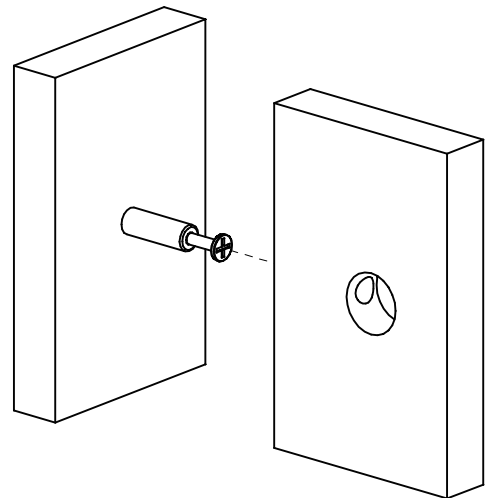

How to use furniture connector cam lock screw and fitting?

Eccentric wheel(A)

Dowel(B)

1

Use screwdriver to attach
dowel into pre-inserted nut

2

Step 1 completed

3

Attach dowel into hole on fitting board

4

Put eccentric wheel (cam lock fitting) into hole

5

Tighten: Turn the eccentric wheel clockwise
Loosen: Turn it anticlockwise

Slide rail specifications

CL
x8
L300mm

CR
x8
L300mm