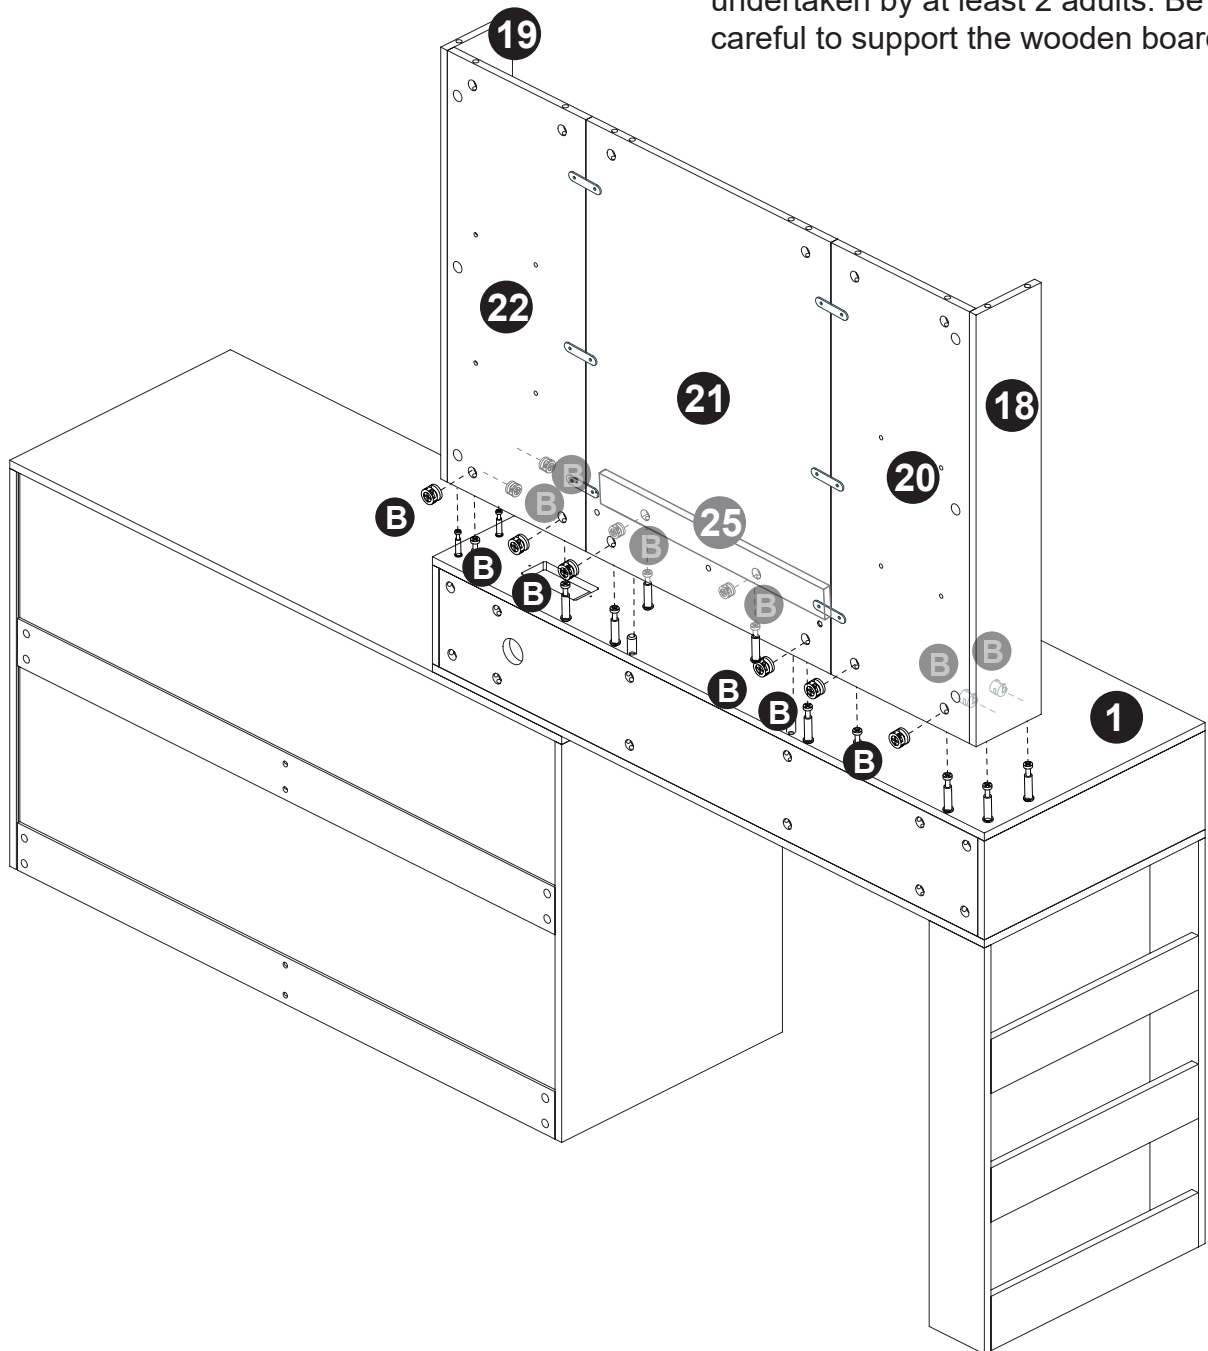

A
10PCS

B M15*9.5mm
10PCS

C
4PCS

Step:18

Step:19

It is recommended that assembly is undertaken by at least 2 adults. Be careful to support the wooden board.

Step:20

It is recommended that assembly is undertaken by at least 2 adults. Be careful to support the wooden board.

Step:21

180°

Step:22

ATTENTION PLEASE

Please make sure the left and right doors are the same level and the backboard is right Angle before installing hardware D, **MUST** install hardware D to strengthen product stability