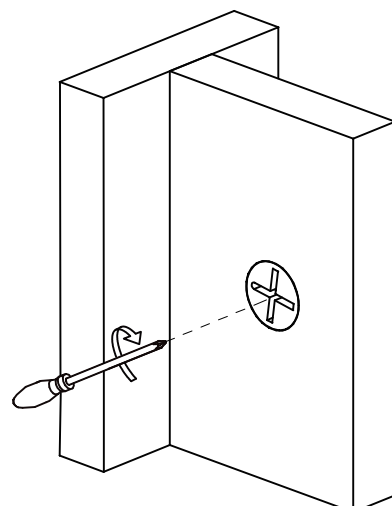

How to use furniture connector cam lock screw and fitting?

Eccentric wheel(A)

Dowel(B)

1

Use screwdriver to attach
dowel into pre-inserted nut

2

Step 1 completed

3

Attach dowel into hole on fitting board

4

Put eccentric wheel (cam lock fitting) into hole

5

Tighten: Turn the eccentric wheel clockwise
Loosen: Turn it anticlockwise

Slide rail specifications

CL
x8
L300mm

CR
x8
L300mm