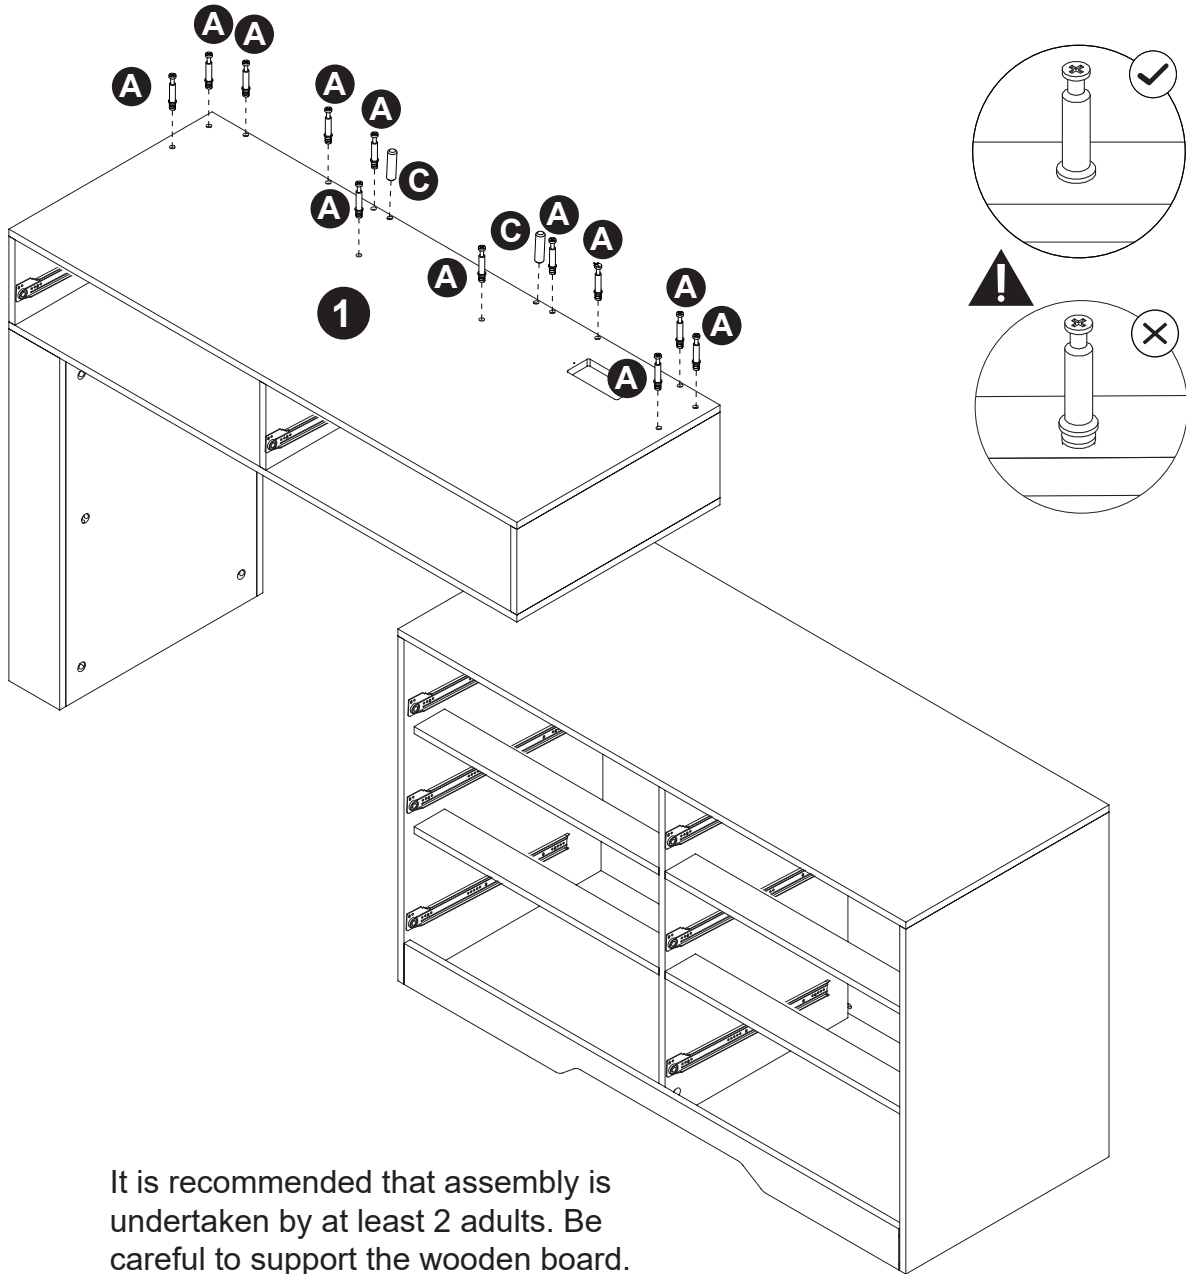

A
10PCS

B M15*9.5mm
10PCS

C
4PCS

Step:18

Step:19

It is recommended that assembly is undertaken by at least 2 adults. Be careful to support the wooden board.

Step:20

It is recommended that assembly is undertaken by at least 2 adults. Be careful to support the wooden board.

Step:21

180°

Step:22

ATTENTION PLEASE

Please make sure the left and right doors are the same level and the backboard is right Angle before installing hardware D, **MUST** install hardware D to strengthen product stability