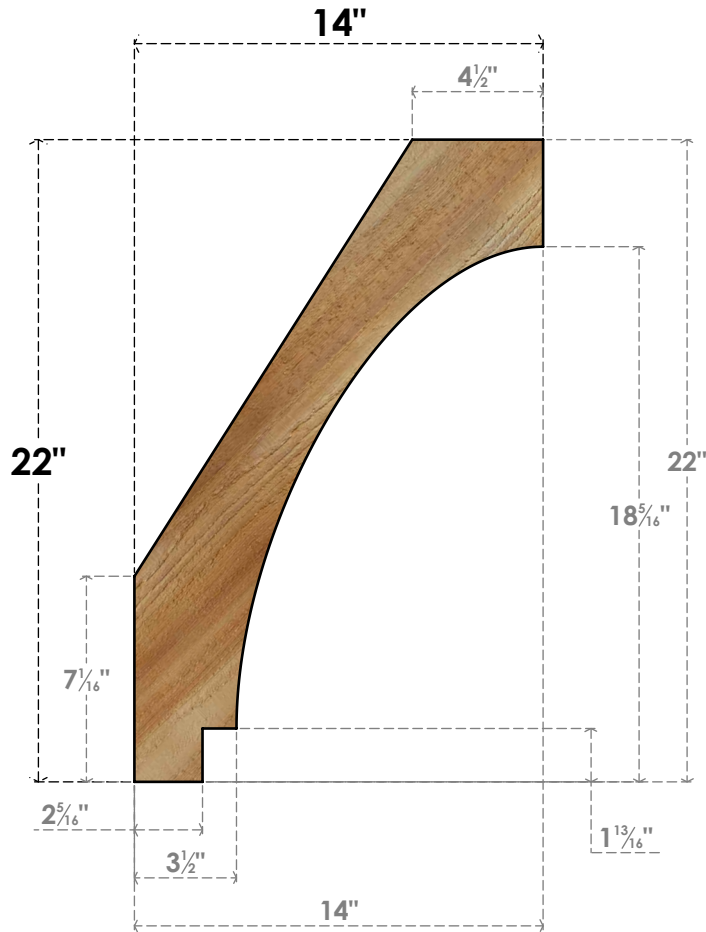

BRC04X14X22IMP00RWR

4"W X 14"D X 22"H IMPERIAL ROUGH SAWN BRACE, WESTERN RED CEDAR

SIDE

FRONT

EKENA MILLWORK
 2300 WEST MAIN ST.
 CLARKSVILLE, TX 75426
 TOLL FREE: 866-607-0453
 WWW.EKENAMILLWORK.COM

NOTES