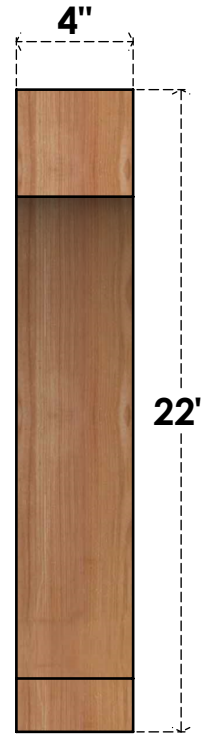

BRC04X14X22IMP00RWR

4"W X 14"D X 22"H IMPERIAL ROUGH SAWN BRACE, WESTERN RED CEDAR

SIDE

FRONT

EKENA MILLWORK
 2300 WEST MAIN ST.
 CLARKSVILLE, TX 75426
 TOLL FREE: 866-607-0453
 WWW.EKENAMILLWORK.COM

NOTES

1. INSTALLATION TO BE COMPLETED IN ACCORDANCE WITH MANUFACTURER'S SPECIFICATIONS.
2. DRAWING MAY NOT BE TO SCALE
3. THIS DRAWING IS INTENDED FOR DESIGN AND PLANNING PURPOSES ONLY.
4. ALL INFORMATION CONTAINED HEREIN WAS CURRENT AT THE TIME OF DEVELOPMENT BUT MUST BE REVIEWED AND APPROVED BY THE PRODUCT MANUFACTURER TO BE CONSIDERED ACCURATE.
5. PRODUCTS ARE NOT KILN DRIED. THIS ITEM IS UNIQUE AND WILL CONTAIN THE NATURAL VARIATIONS THAT THE WOOD SPECIES OFFERS. THIS MAY RESULT IN VARIATIONS UP TO 1/4"