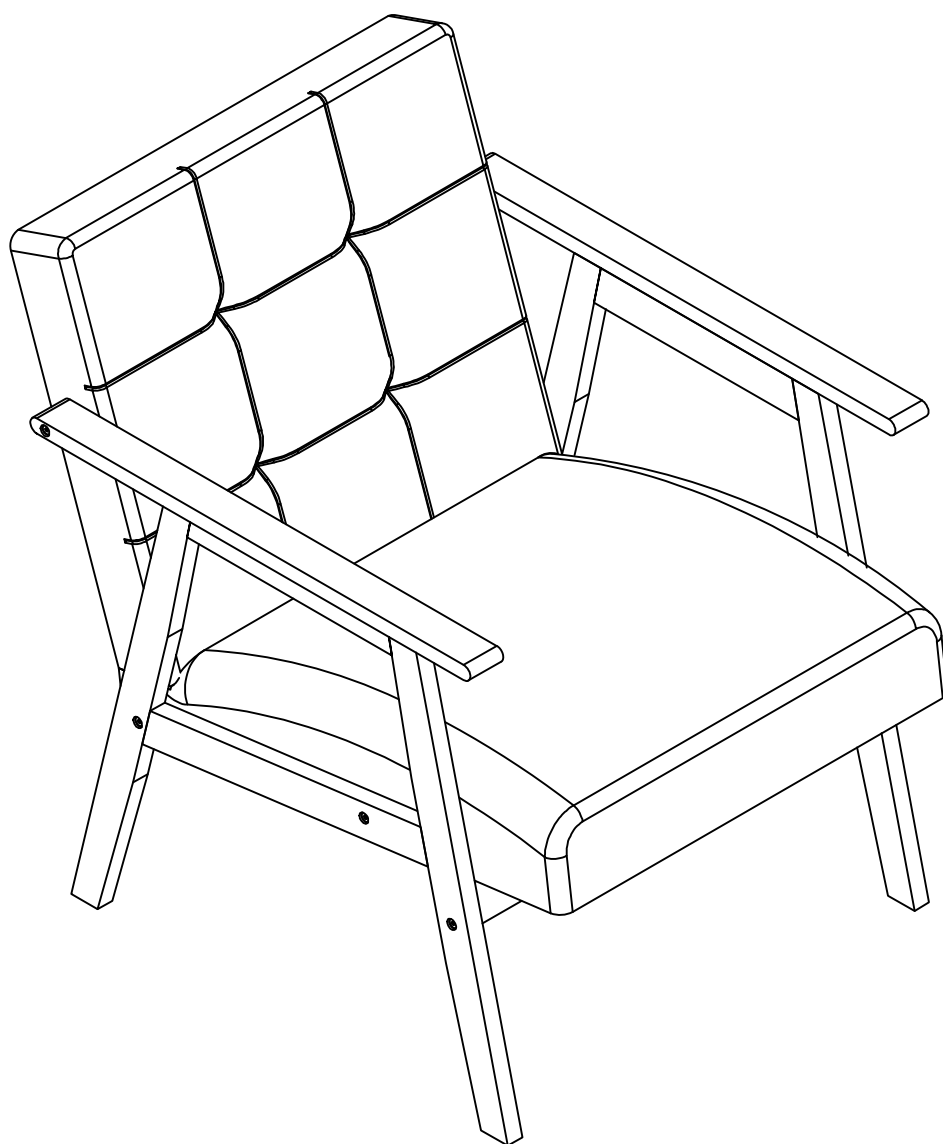

ASSEMBLY INSTRUCTION

MODEL : ACCENT CHAIR

1

D x 2pcs

M8*30mm

2

B x 4pcs

M6*40mm