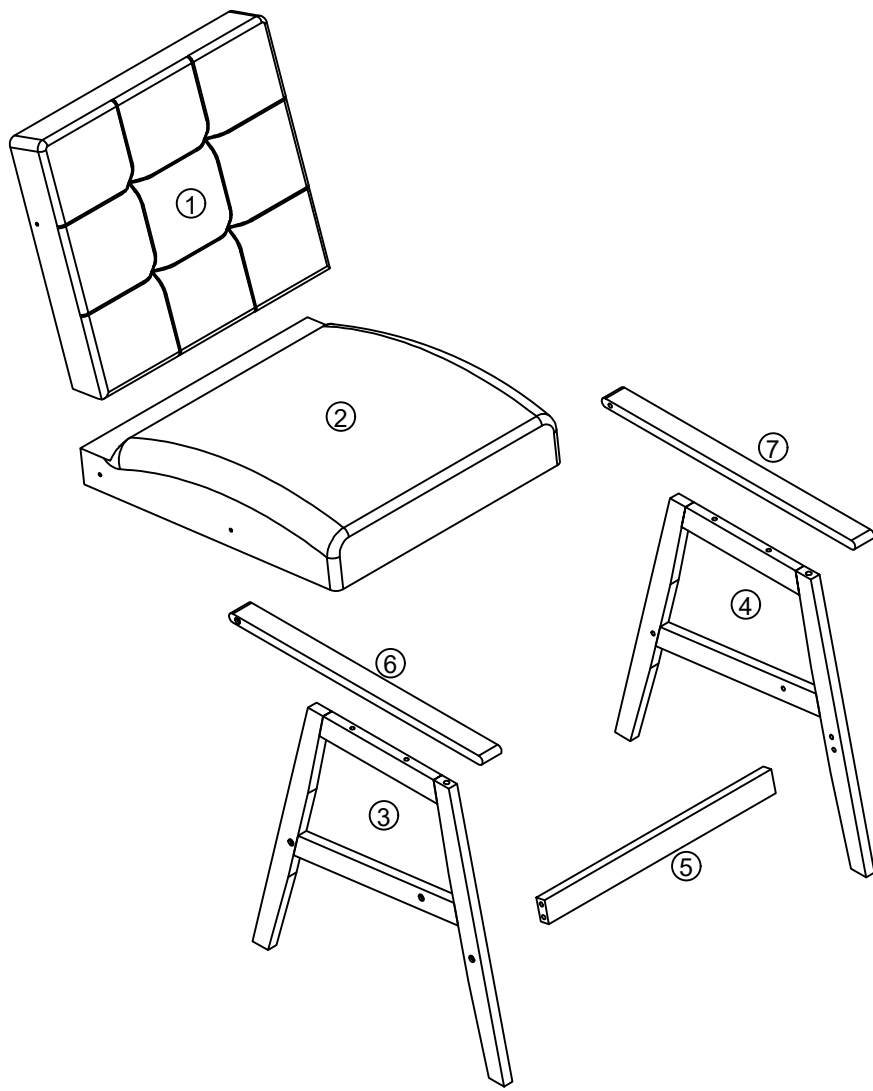

ASSEMBLY INSTRUCTION

MODEL : ACCENT CHAIR

1

D x 2pcs

M8*30mm

2

B x 4pcs

M6*40mm

E x 2pcs

M10*30mm

G

M4 Allen Key

3

A x 3pcs
M6*55mm

C x 3pcs
M6*19*2mm

G
M4 Allen Key