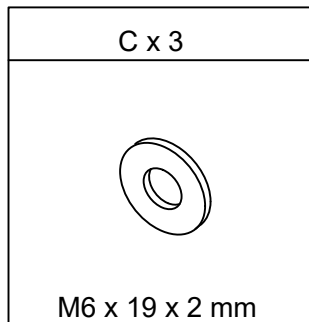

ASSEMBLY INSTRUCTION

MODEL : ACCENT CHAIR

1

D x 2pcs

M8*30mm

2

B x 4pcs

M6*40mm

E x 2pcs

M10*30mm

G

M4 Allen Key

3

A x 3pcs
M6*55mm

C x 3pcs
M6*19*2mm

G
M4 Allen Key

4

A x 1pcs  M6*55mm	B x 2pcs  M6*40mm		G  M4 Allen Key
--	--	--	--

5

A x 3pcs  M6*55mm	B x 2pcs  M6*40mm	F x 2pcs  M6*13mm		G  M4 Allen Key
--	--	--	--	--

Assembly Complete