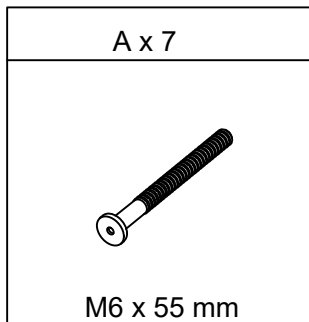

ASSEMBLY INSTRUCTION

MODEL : ACCENT CHAIR

1

D x 2pcs

M8*30mm

2

B x 4pcs

M6*40mm

E x 2pcs

M10*30mm

G

M4 Allen Key

3

A x 3pcs
M6*55mm

C x 3pcs
M6*19*2mm

G
M4 Allen Key

4

A x 1pcs  M6*55mm	B x 2pcs  M6*40mm		G  M4 Allen Key
--	--	--	--

5

A x 3pcs  M6*55mm	B x 2pcs  M6*40mm	F x 2pcs  M6*13mm		G  M4 Allen Key
--	--	--	--	--

Assembly Complete