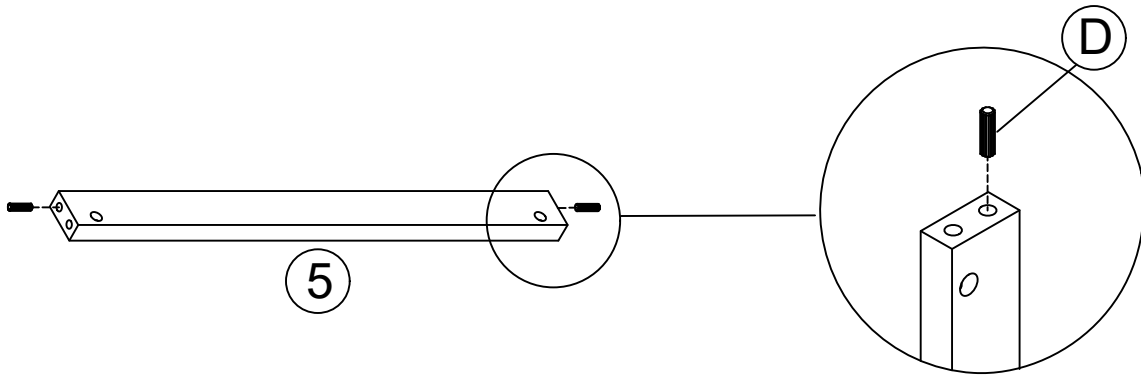

ASSEMBLY INSTRUCTION

MODEL : ACCENT CHAIR

1

D x 2pcs

M8*30mm

2

B x 4pcs

M6*40mm

E x 2pcs

M10*30mm

G

M4 Allen Key

3

A x 3pcs
M6*55mm

C x 3pcs
M6*19*2mm

G
M4 Allen Key

4

A x 1pcs  M6*55mm	B x 2pcs  M6*40mm		G  M4 Allen Key
--	--	--	--

5

A x 3pcs  M6*55mm	B x 2pcs  M6*40mm	F x 2pcs  M6*13mm		G  M4 Allen Key
--	--	--	--	--

Assembly Complete