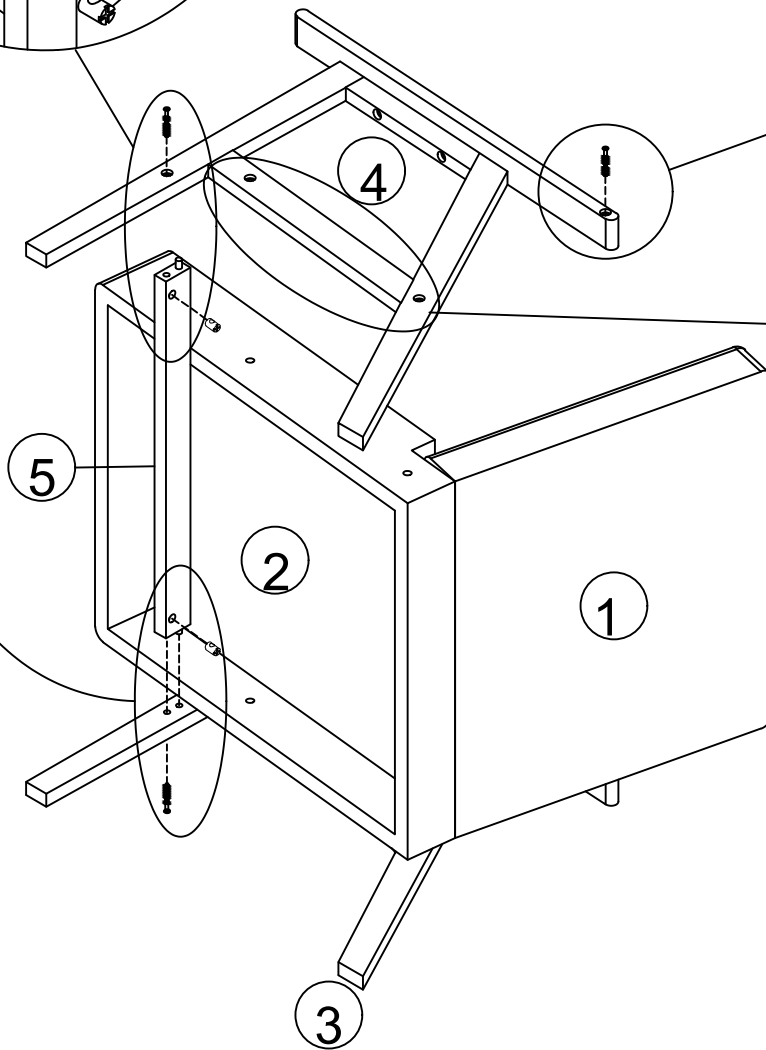

ASSEMBLY INSTRUCTION

MODEL : ACCENT CHAIR

1

D x 2pcs

M8*30mm

2

B x 4pcs

M6*40mm

E x 2pcs

M10*30mm

G

M4 Allen Key

3

A x 3pcs
M6*55mm

C x 3pcs
M6*19*2mm

G
M4 Allen Key

4

A x 1pcs  M6*55mm	B x 2pcs  M6*40mm		G  M4 Allen Key
--	--	--	--

5

A x 3pcs  M6*55mm	B x 2pcs  M6*40mm	F x 2pcs  M6*13mm		G  M4 Allen Key
--	--	--	--	--

Assembly Complete