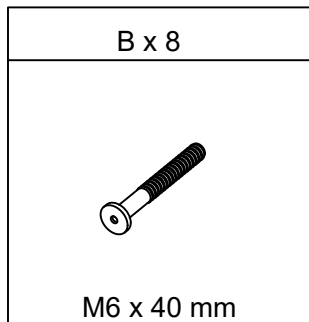

ASSEMBLY INSTRUCTION

MODEL : ACCENT CHAIR

1

D x 2pcs

M8*30mm

2

B x 4pcs

M6*40mm

E x 2pcs

M10*30mm

G

M4 Allen Key

3

A x 3pcs
M6*55mm

C x 3pcs
M6*19*2mm

G
M4 Allen Key

4

A x 1pcs  M6*55mm	B x 2pcs  M6*40mm		G  M4 Allen Key
--	--	--	--

5

A x 3pcs  M6*55mm	B x 2pcs  M6*40mm	F x 2pcs  M6*13mm		G  M4 Allen Key
--	--	--	--	--

Assembly Complete