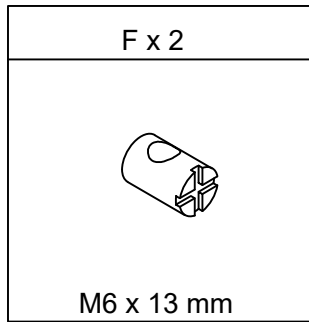

ASSEMBLY INSTRUCTION

MODEL : ACCENT CHAIR

1

D x 2pcs

M8*30mm

2

B x 4pcs

M6*40mm

E x 2pcs

M10*30mm

G

M4 Allen Key

3

A x 3pcs
M6*55mm

C x 3pcs
M6*19*2mm

G
M4 Allen Key

4

A x 1pcs  M6*55mm	B x 2pcs  M6*40mm		G  M4 Allen Key
--	--	--	--

5

A x 3pcs  M6*55mm	B x 2pcs  M6*40mm	F x 2pcs  M6*13mm		G  M4 Allen Key
--	--	--	--	--

Assembly Complete