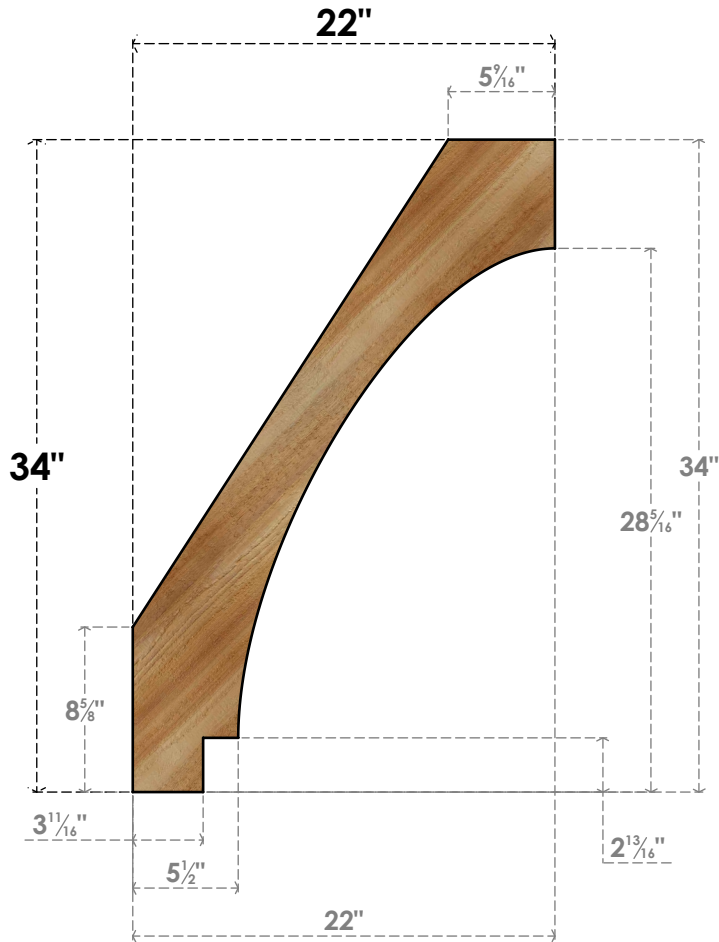

BRC06X22X34IMP00RWR

6"W X 22"D X 34"H IMPERIAL ROUGH SAWN BRACE, WESTERN RED CEDAR

SIDE

FRONT

EKENA MILLWORK
 2300 WEST MAIN ST.
 CLARKSVILLE, TX 75426
 TOLL FREE: 866-607-0453
 WWW.EKENAMILLWORK.COM

NOTES