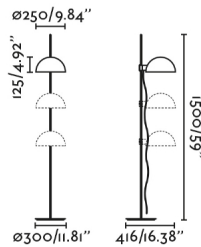

The DOMINICA family designed by Faro Lab is inspired by the aesthetic current that occurred in Chicago between 1900 and 1940. This beige floor lamp is conceived with pure and geometric shapes of a marked industrial style but stands out for its authenticity and elegance.

General characteristics

Fixation	Floor
voltage	120V
Hertz	60Hz
Cable length	0.03 ft
Switch type	On/Off
Max. Power	15W

Material

Body/Structure	Steel
Screen	Steel

Finish

Body/Structure	Matt Black
Screen	Beige
Location	Dry locations only
US Certification	Portátiles ETLus