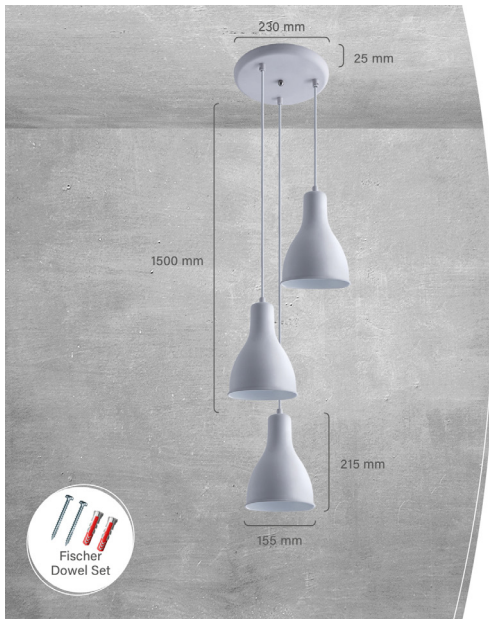

Pendant Lamp | 3x E27

Operating and Electrical

Input voltage	220-240 V
Input frequency	50/60 Hz
Socket type	E27
Socket quantity	3
Wattage limitation	max. 40 W
Ambient temperature	max. 40 °C

Installation

Intended installation location	ceiling
Suitable wire gauge	0,75 mm ² - 2,5 mm ²
Stripping length	9 mm

Mechanical and Housing

Color	white black grey
Material	steel
Weight	1,660 kg

Accessories

Installation material	2x fischer DUOPOWER 6x30 2x PZ2 screw 4,5x40
-----------------------	---