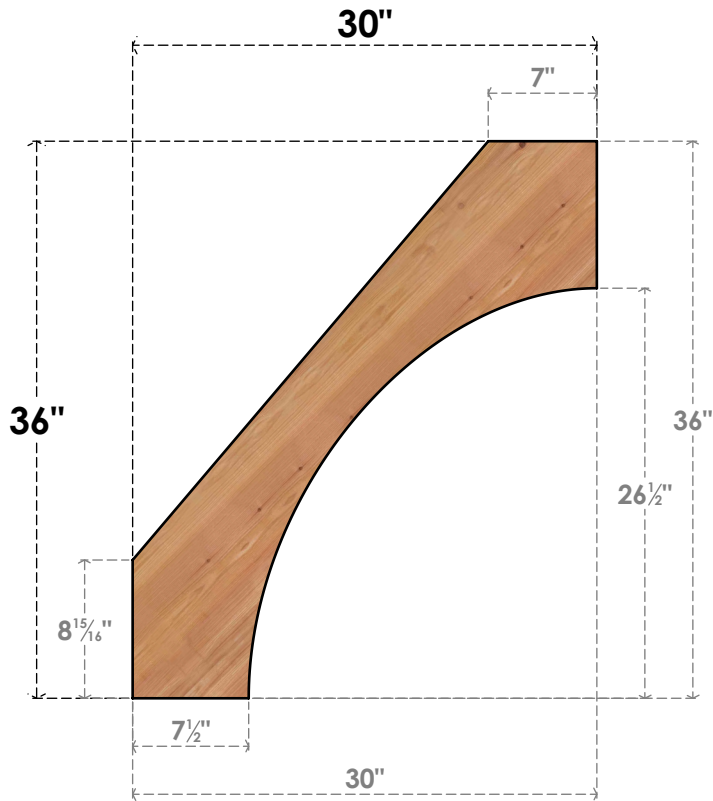

BRC06X30X36WTLOOSWR

5 1/2"W X 30"D X 36"H WESTLAKE SMOOTH BRACE, WESTERN RED CEDAR

SIDE

FRONT

EKENA MILLWORK
 2300 WEST MAIN ST.
 CLARKSVILLE, TX 75426
 TOLL FREE: 866-607-0453
 WWW.EKENAMILLWORK.COM

NOTES