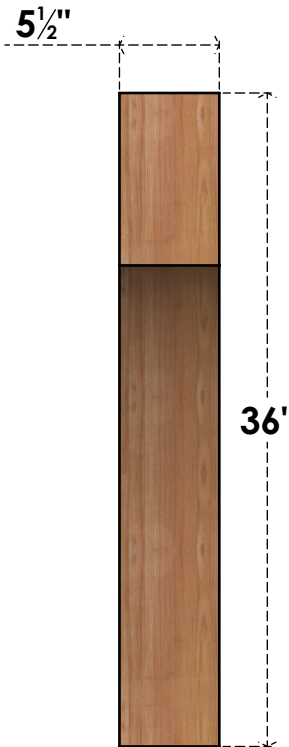

BRC06X30X36WTLOOSWR

5 1/2"W X 30"D X 36"H WESTLAKE SMOOTH BRACE, WESTERN RED CEDAR

SIDE

FRONT

EKENA MILLWORK
 2300 WEST MAIN ST.
 CLARKSVILLE, TX 75426
 TOLL FREE: 866-607-0453
 WWW.EKENAMILLWORK.COM

NOTES