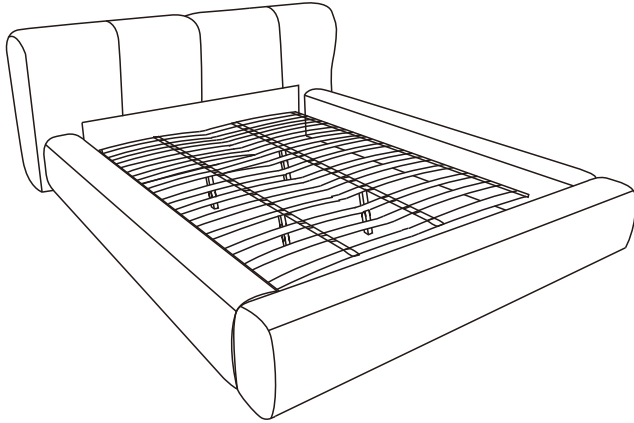

ASSEMBLY INSTRUCTIONS

NO.:CB-B620-KING

BOX-1

BOX-2

spare parts 1

A

Headboard

x1

E

Metal Leg Support

x4

B

Footboard

x1

F

Slat

Center plastic slat

x26

D

Center Support bar

x2

I

Bed ear foot

x8