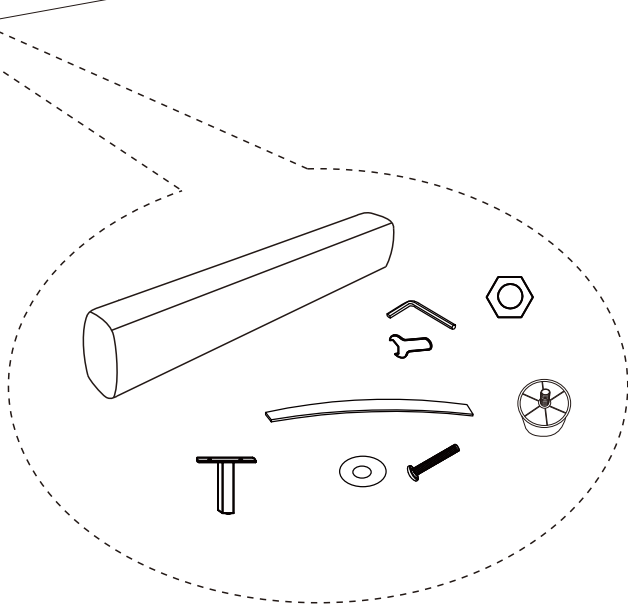

ASSEMBLY INSTRUCTIONS

NO.:CB-B620-KING

BOX-1

BOX-2

spare parts 1

A

Headboard

x1

Center plastic slat

x26

D

Center Support bar

x2

I

Bed ear foot

x8

spare parts 2

<p>a</p>	 5/16*30mm x20	<p>d</p>	 5/16 x1
<p>b</p>	 5/16*50mm x8	<p>e</p>	 ø5/16" x8
<p>c</p>	 5/16 x28	<p>f</p>	 NUT x1

setp:1

setp:2

setp:3

setp:2

setp:3