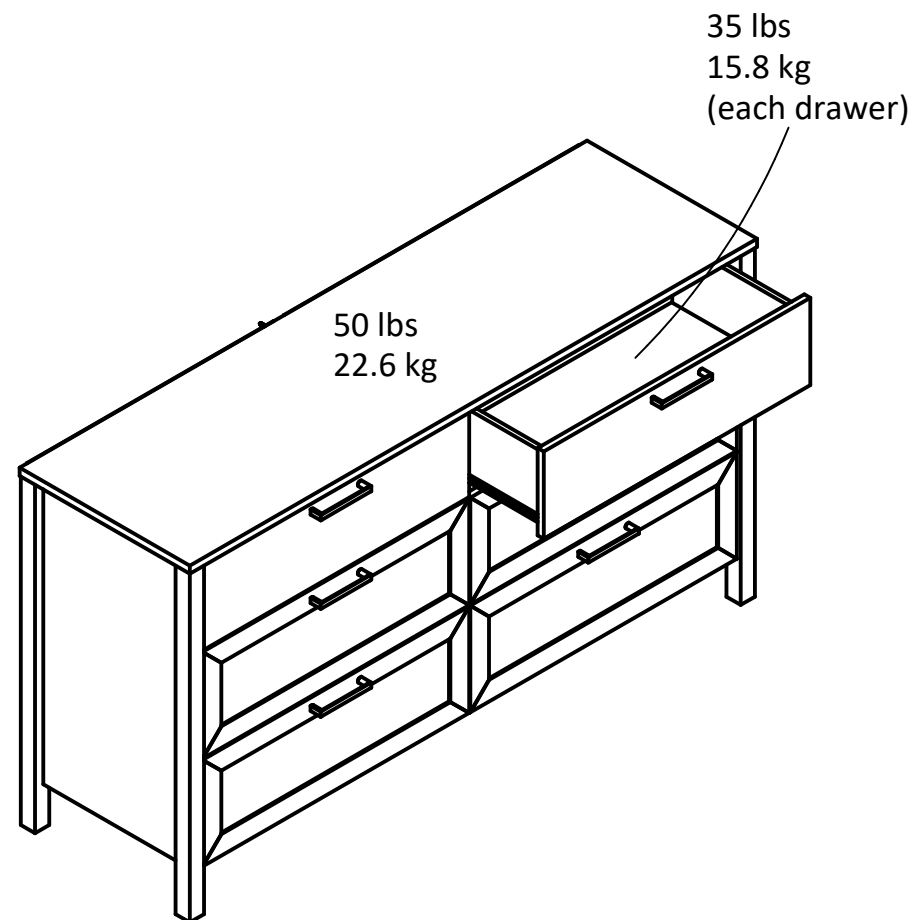

Interior Drawer dimensions:
 25.77 in. (65.4 cm) W
 5.89 in. (14.9 cm) H
 12.97 in. (32.9 cm) D
 1.14 cubic feet each drawer

Wood Breakdown: 92%
 Total storage: 6.84 cubic feet

Overall Product Size:
 59.61"W x 17.87"D x 32.64"H
 151.4cm W x 45.4cm D x 82.9cm H

Maximum Weight Capacities
 Unit Weight: 128 lbs. (58.1 kg)