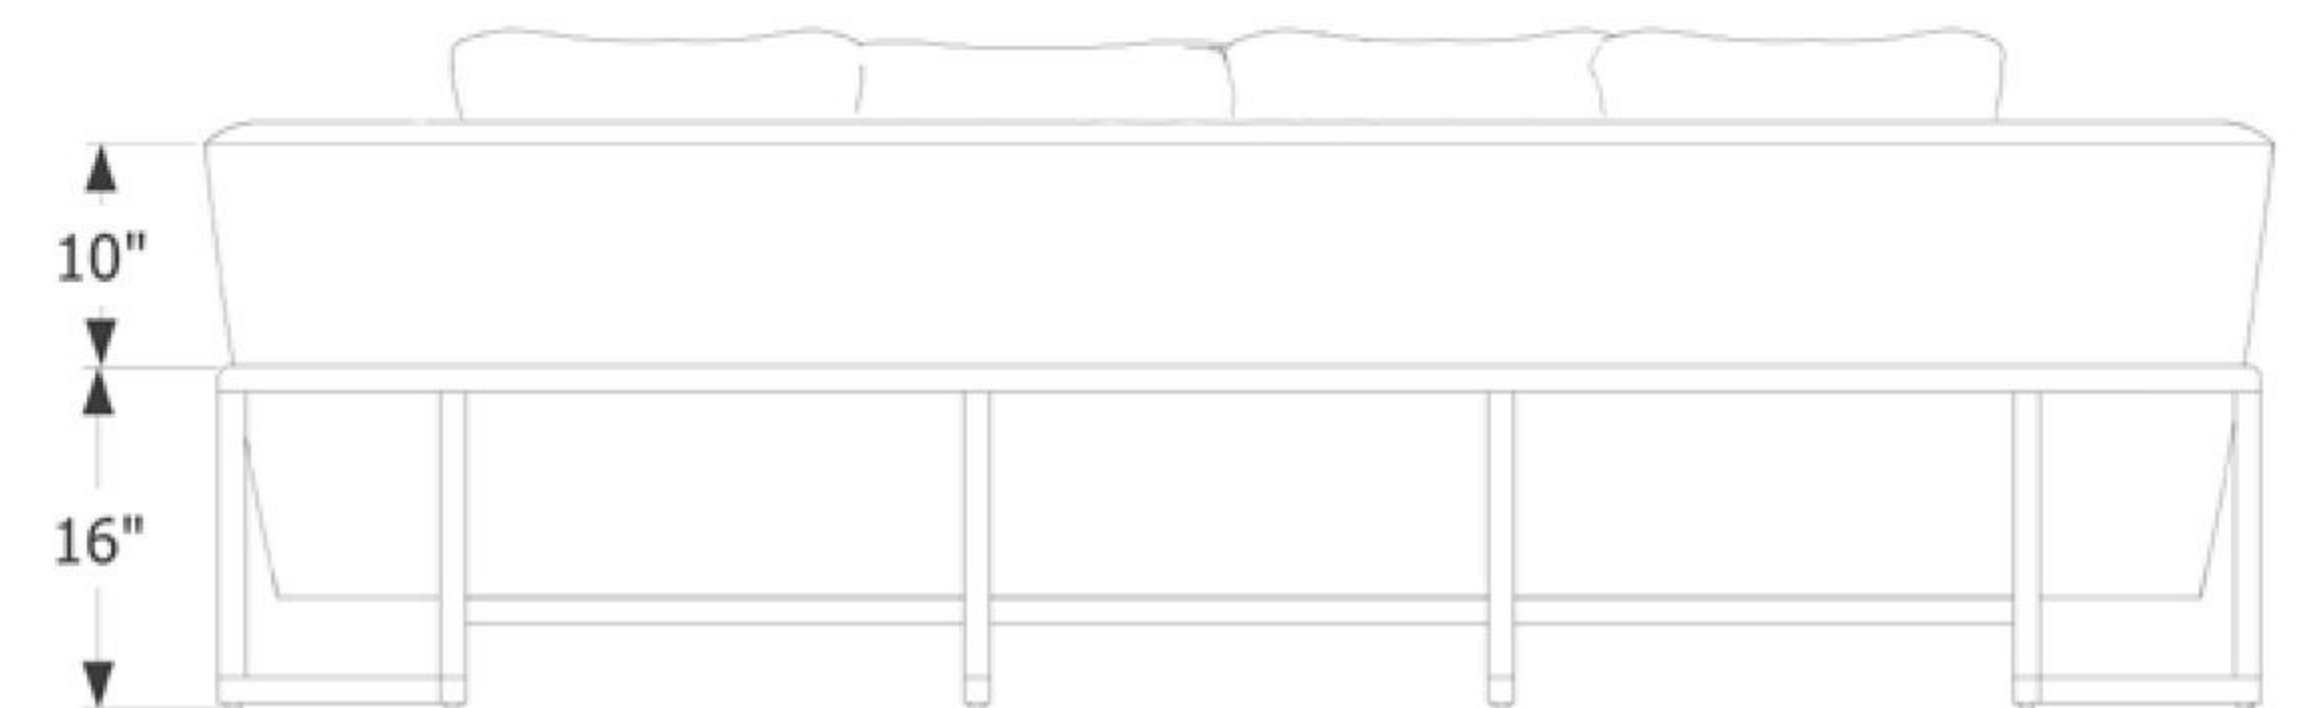

**LRG SEATING**  
LRG SOFA

**SKU**  
A-LRG-S

**DIMENSIONS**  
98" W | 36" D | 26" H  
Seat H 14" Seat D 25"  
Pillows: 20" x 20"  
Lumbar Pillows: 24" x 10"

LRG SEATING  
LRG OTTOMAN

SKU  
A-LRG-OT

DIMENSIONS  
30" W | 30" D | 14" H