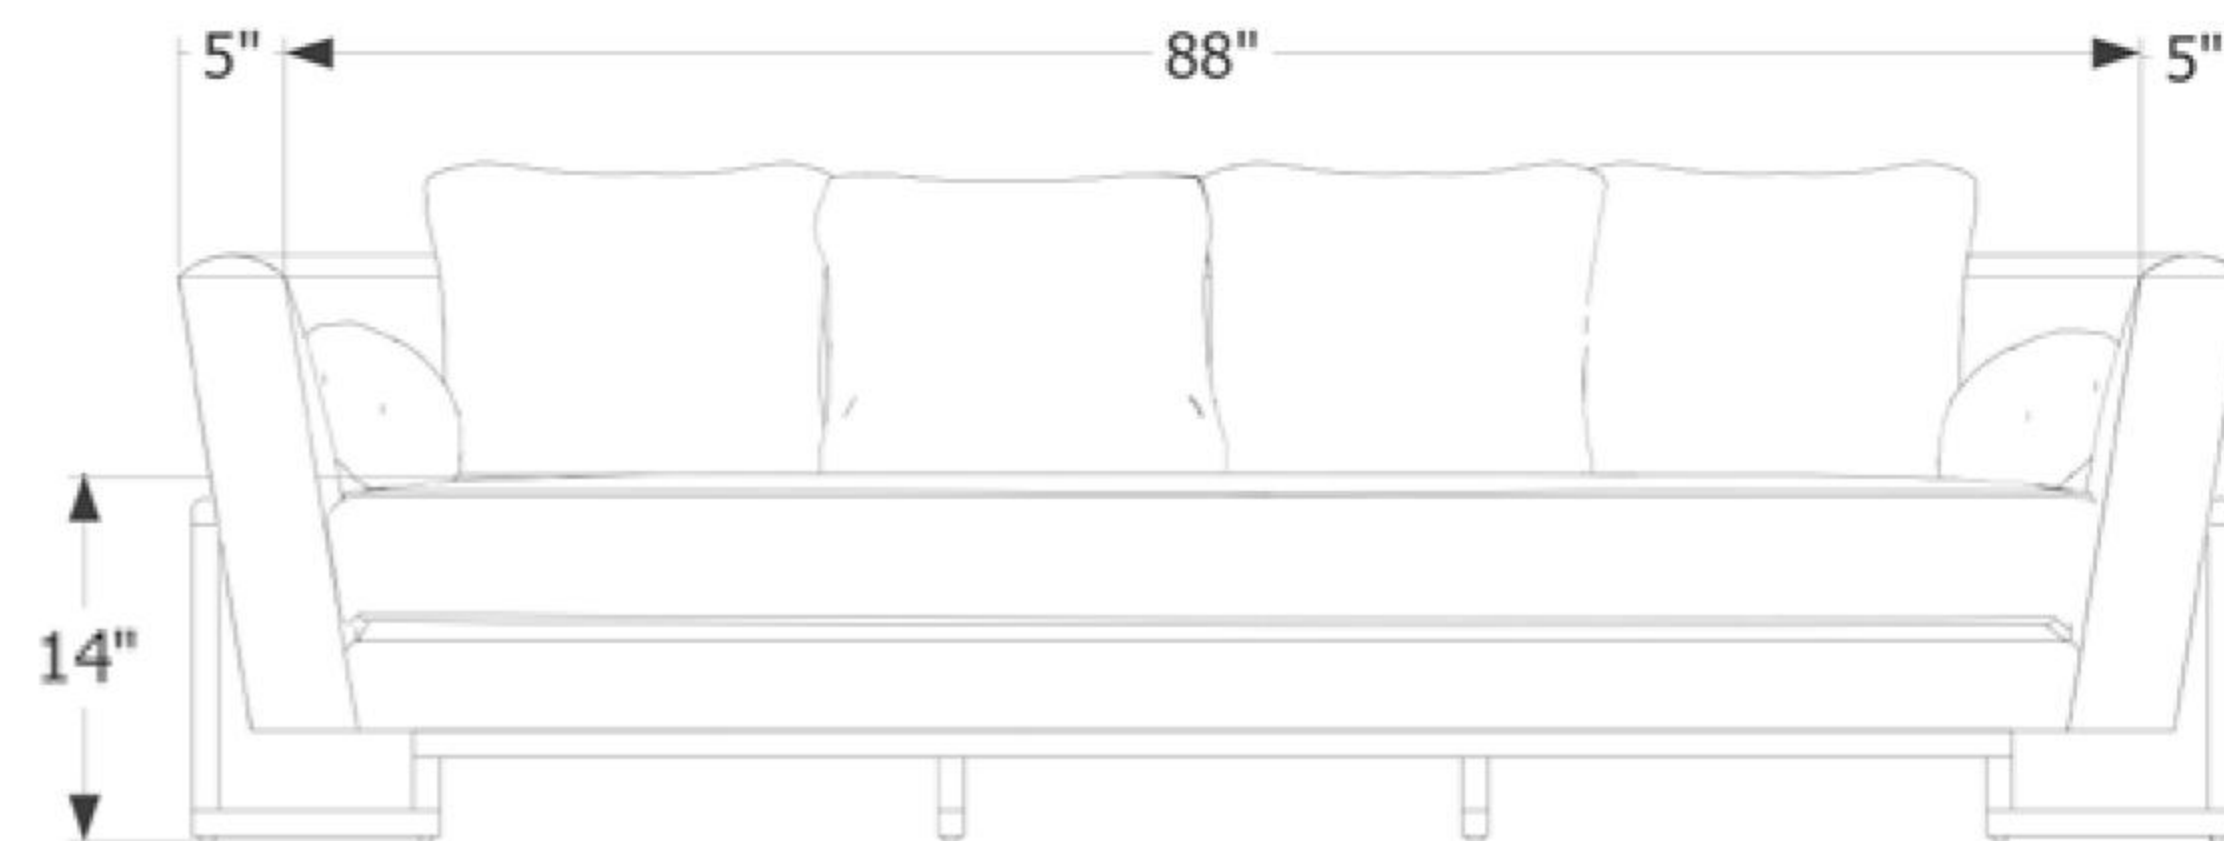

**LRG SEATING**  
LRG SOFA

**SKU**  
A-LRG-S

**DIMENSIONS**  
98" W | 36" D | 26" H  
Seat H 14" Seat D 25"  
Pillows: 20" x 20"  
Lumbar Pillows: 24" x 10"

LRG SEATING  
LRG OTTOMAN

SKU  
A-LRG-OT

DIMENSIONS  
30" W | 30" D | 14" H