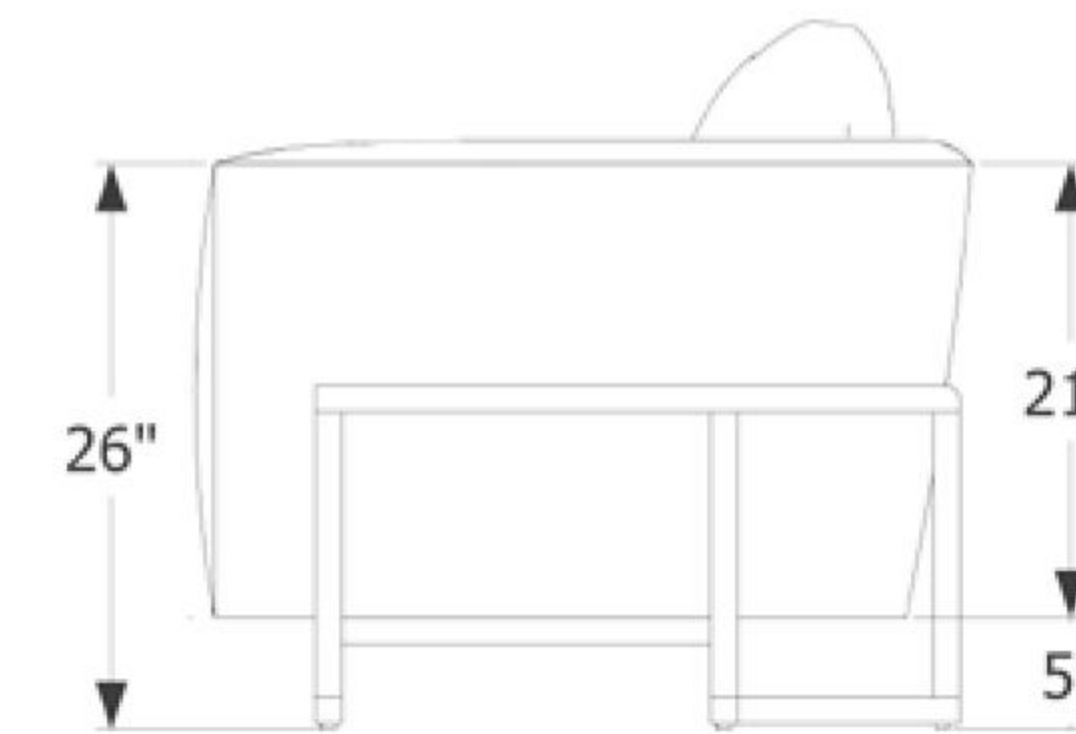

**LRG SEATING**  
LRG SOFA

**SKU**  
A-LRG-S

**DIMENSIONS**  
98" W | 36" D | 26" H  
Seat H 14" Seat D 25"  
Pillows: 20" x 20"  
Lumbar Pillows: 24" x 10"

LRG SEATING  
LRG OTTOMAN

SKU  
A-LRG-OT

DIMENSIONS  
30" W | 30" D | 14" H