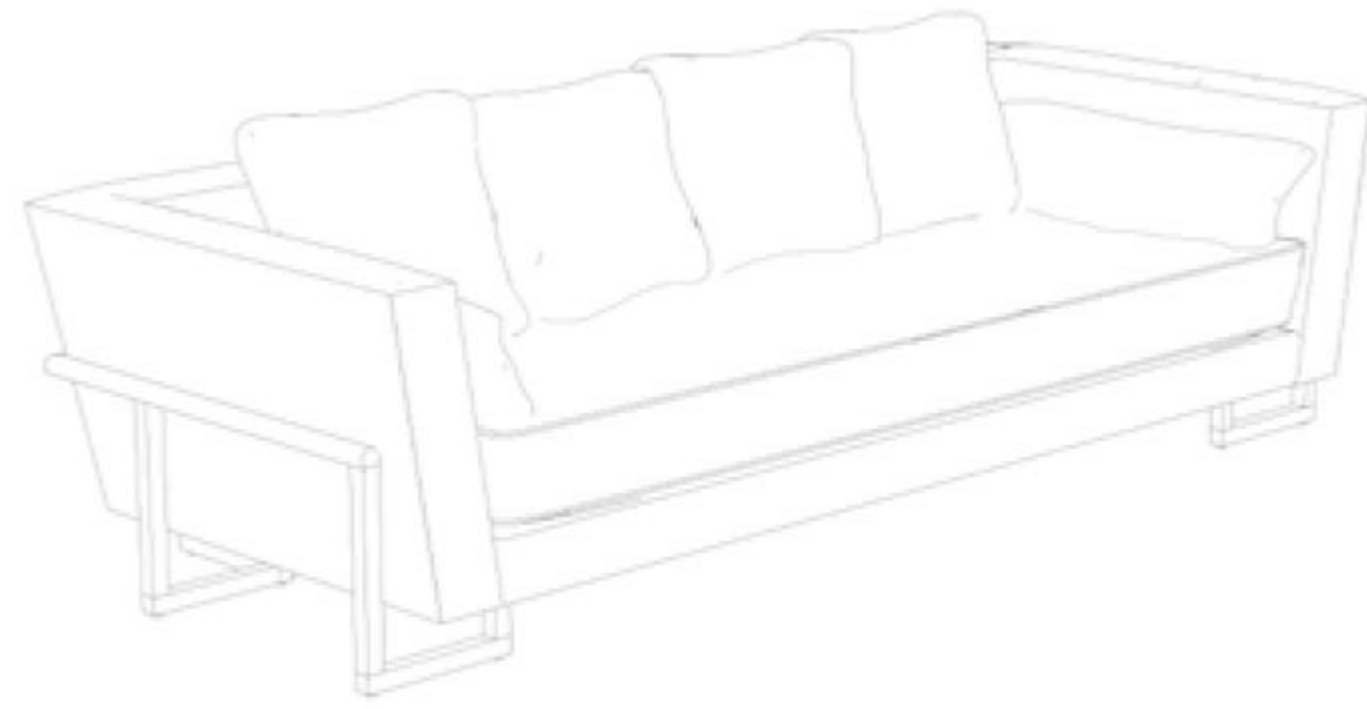

**LRG SEATING**  
LRG SOFA

**SKU**  
A-LRG-S

**DIMENSIONS**  
98" W | 36" D | 26" H  
Seat H 14" Seat D 25"  
Pillows: 20" x 20"  
Lumbar Pillows: 24" x 10"

LRG SEATING  
LRG OTTOMAN

SKU  
A-LRG-OT

DIMENSIONS  
30" W | 30" D | 14" H