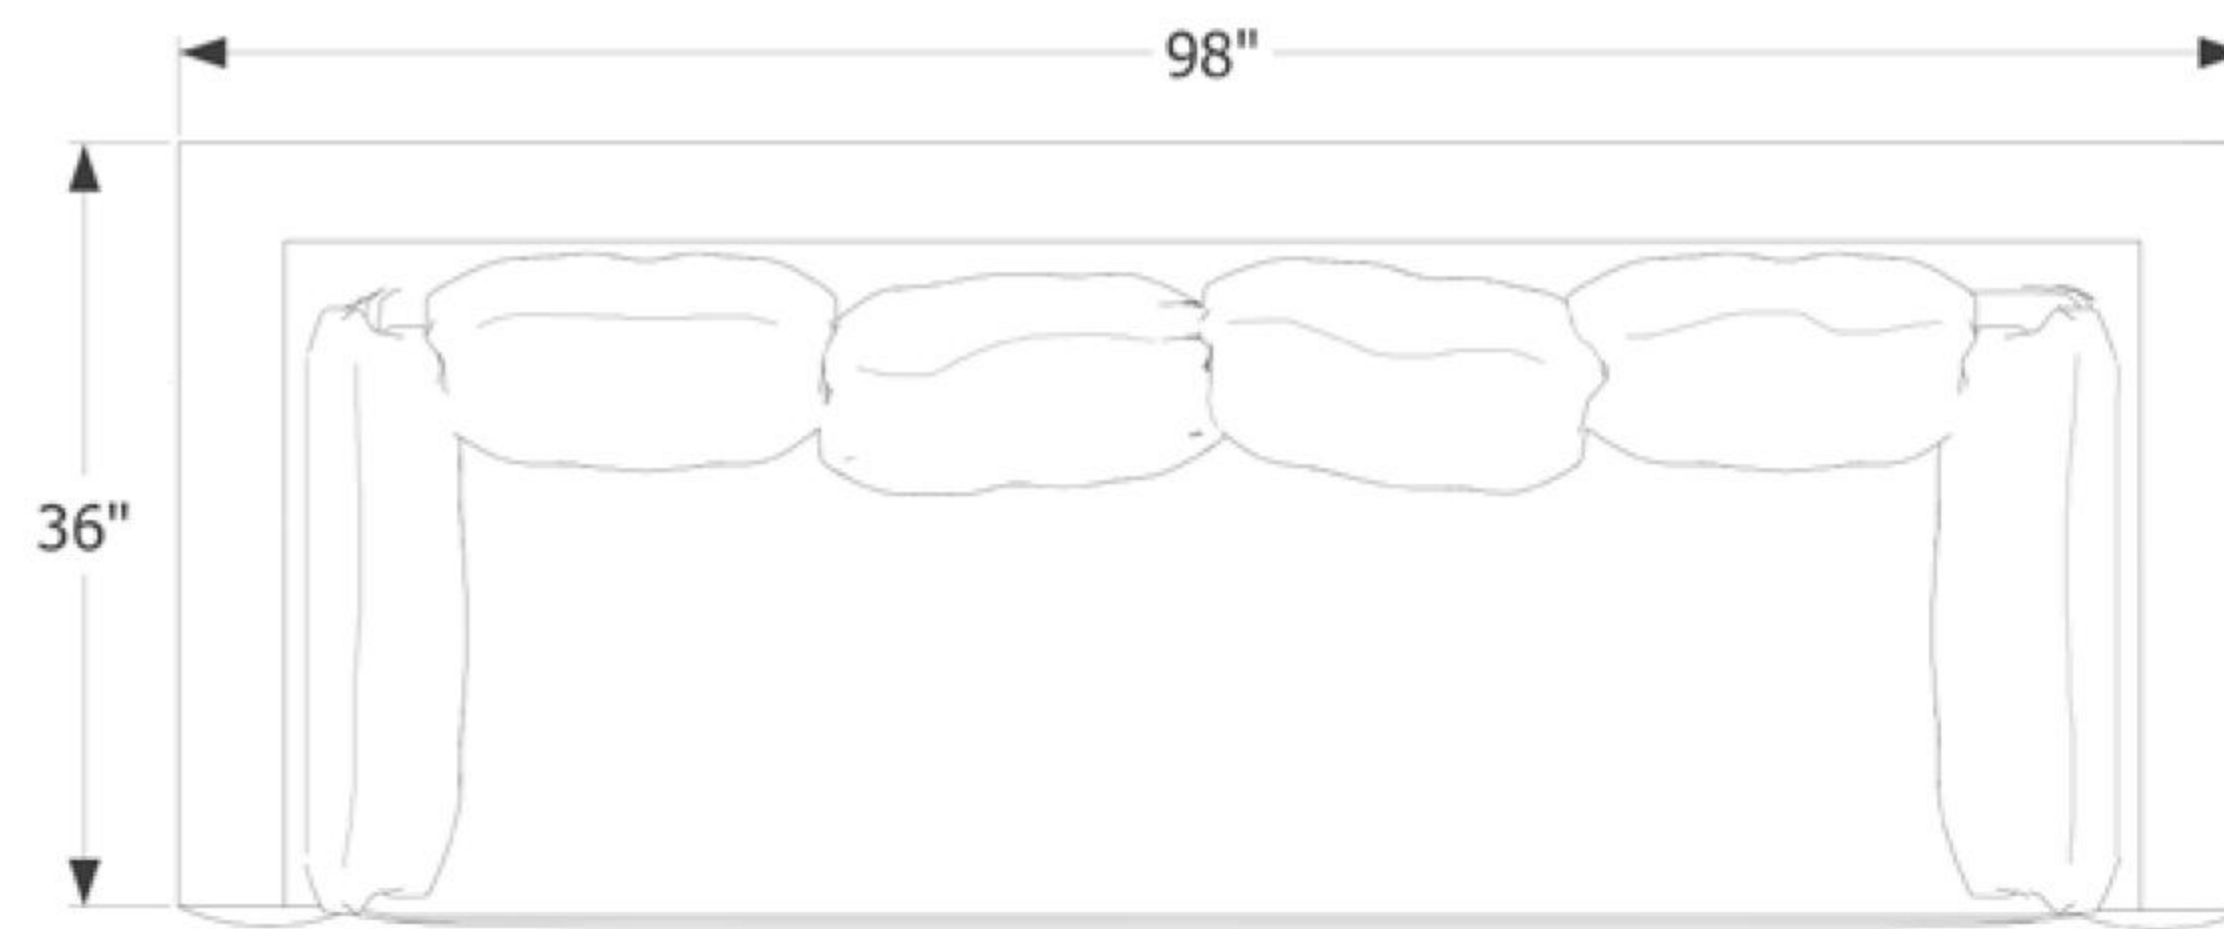

**LRG SEATING**  
LRG SOFA

**SKU**  
A-LRG-S

**DIMENSIONS**  
98" W | 36" D | 26" H  
Seat H 14" Seat D 25"  
Pillows: 20" x 20"  
Lumbar Pillows: 24" x 10"

LRG SEATING  
LRG OTTOMAN

SKU  
A-LRG-OT

DIMENSIONS  
30" W | 30" D | 14" H