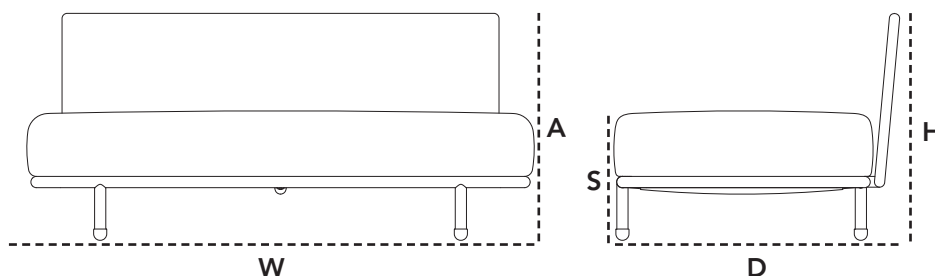

Dimensioner/Dimensions/Dimensionen

W	157cm	61.9"
D	89cm	35.1"
H	70cm	27.6"
S	43cm	17"
A	85cm	33.5"
Wgt	24,6kg	54.2lbs