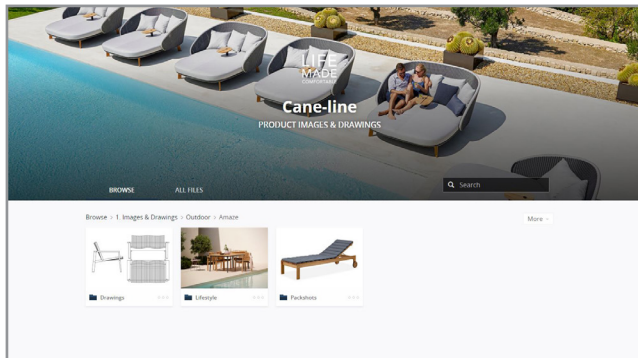

Download portal