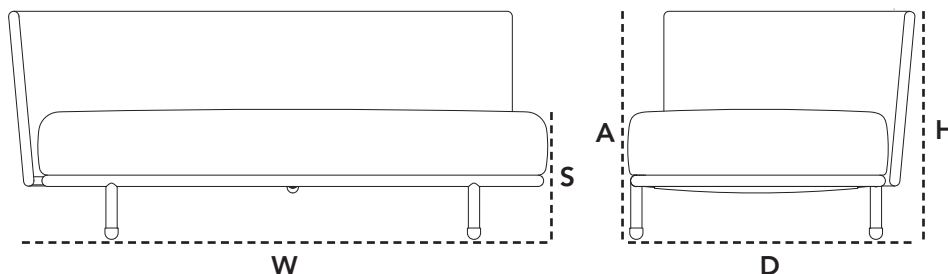

Dimensioner/Dimensions/Dimensionen

W	167cm	65.8"
D	89cm	35.1"
H	70cm	27.6"
S	43cm	17"
A	85cm	33.5"
Wgt	28,9kg	63.7lbs