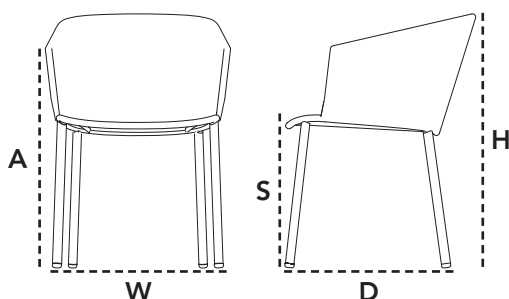

Dimensioner/Dimensions/Dimensionen

W	57cm	22.5"
D	57cm	22.5"
H	76cm	30"
S	45cm	17.8"
A	52cm	20.5"
Wgt	5,6kg	12.4lbs

Hynde/Cushions/Kissen

YSN94 White	7430 Cane-line Natté
YSN95 Grey	W 42cm 16.6"
YSN96 Light grey	D 45cm 17.8"
YSN98 Black	H 2cm 0.8"
	Wgt 0,8kg 1.76lbs

YSN95 Grey	7440 Cane-line Natté
YSN96 Light grey	W 43cm 17"
	D 76cm 30"
	H 2cm 0.8"
	Wgt 0,61kg 1.40lbs

YSN96 Light grey	7440 Cane-line Focus
	W 43cm 17"
	D 76cm 30"
	H 2cm 0.8"
	Wgt 0,61kg 1.40lbs