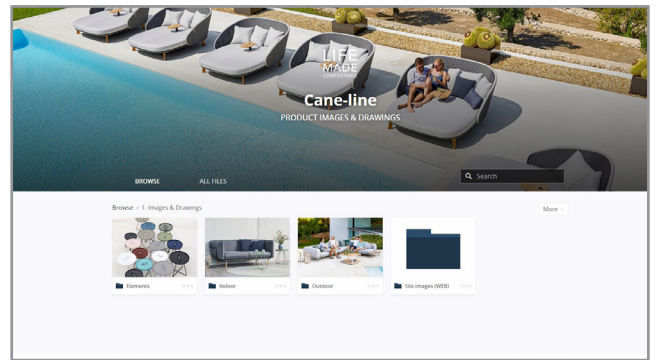

Download portal