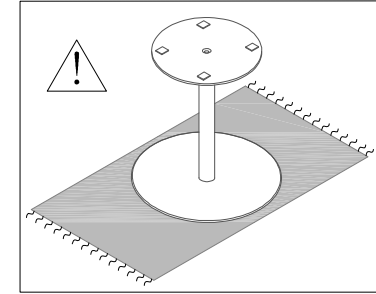

16" Round Metal Table, Black Powder Coating Finish

Please assemble your product on soft surface to avoid scratches and damages.

Spare parts :

NOTE:DO NOT TIGHTEN THE SCREWS BEFORE THE ASSEMBLY IS COMPLETED