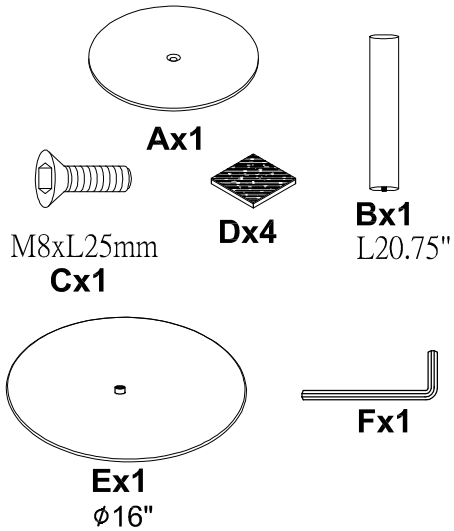

16" Round Metal Table, Black Powder Coating Finish

Please assemble your product on soft surface to avoid scratches and damages.

Spare parts :

NOTE:DO NOT TIGHTEN THE SCREWS BEFORE THE ASSEMBLY IS COMPLETED