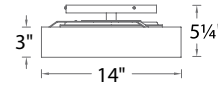

SPECIFICATIONS

Construction: Urban elegance & LED illumination softened with a fabric shade

Input: 120V

Dimming: 100% - 10% ELV

Light Source: High output LED

Finish: Brushed Nickel (BN), Aged Brass (AB)

Standards: ETL/cETL, Title 24 California