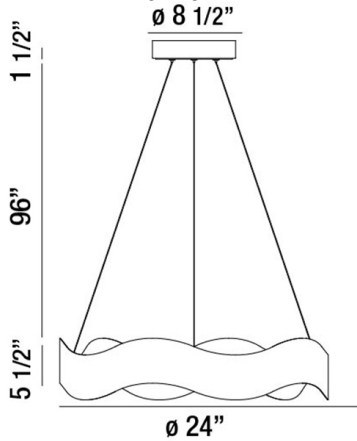

## Product Details

Finish	:	Bronze
Diameter	:	24"
Height	:	5.5"
Est. Weight	:	21.12 lbs
Approval	:	cETLus

## TECHNICAL DETAILS

Hanging Support Type	:	Wire
Wire Length	:	96"
Power Wire Length	:	96"
Canopy Diameter	:	8.5"
Canopy Height	:	1.5"