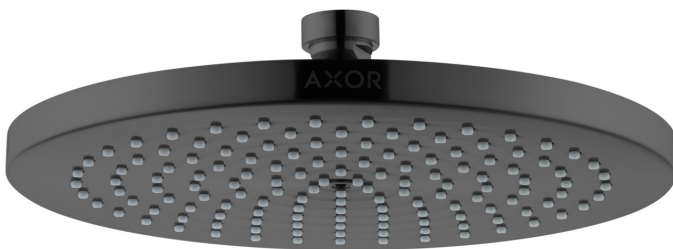

AXOR

hansgrohe

Brand AXOR
Art. Name **AXOR Starck** Showerhead 240 1-Jet, 1.75 GPM
Art. Nr. 26071331
Surface polished black chrome
Pos. 1

Product Picture

Drawing

Technology

Features

- Spray modes: Rain
- 140 no-clog spray channels
- Fully-finished matching spray face
- Flow: 1.75 GPM (6.6 L/Min)
- Spray face removable for cleaning