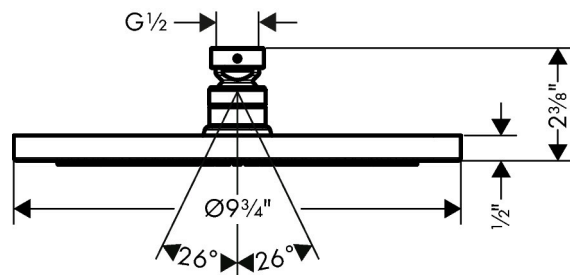

AXOR

hansgrohe

Brand AXOR
Art. Name **AXOR Starck** Showerhead 240 1-Jet, 1.75 GPM
Art. Nr. 26071331
Surface polished black chrome
Pos. 1

Product Picture

Drawing

Technology

Features

- Spray modes: Rain
- 140 no-clog spray channels
- Fully-finished matching spray face
- Flow: 1.75 GPM (6.6 L/Min)
- Spray face removable for cleaning