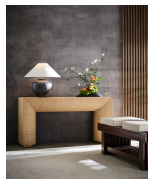

WILDWOOD CHELSEA HOUSE

61304 • Kuro Table Lamp

21h x 12w x 12d
Ceramic/Porcelain
Shiga/Black

The Kuro Table Lamp, part of the Shiga collection, is hand turned with mineral glaze, allowing iron oxides to be used as part of the coloring process. The Kuro is completed with cloth wiring and topped with a refined Coolio rolled-edge linen shade. Made in Japan.