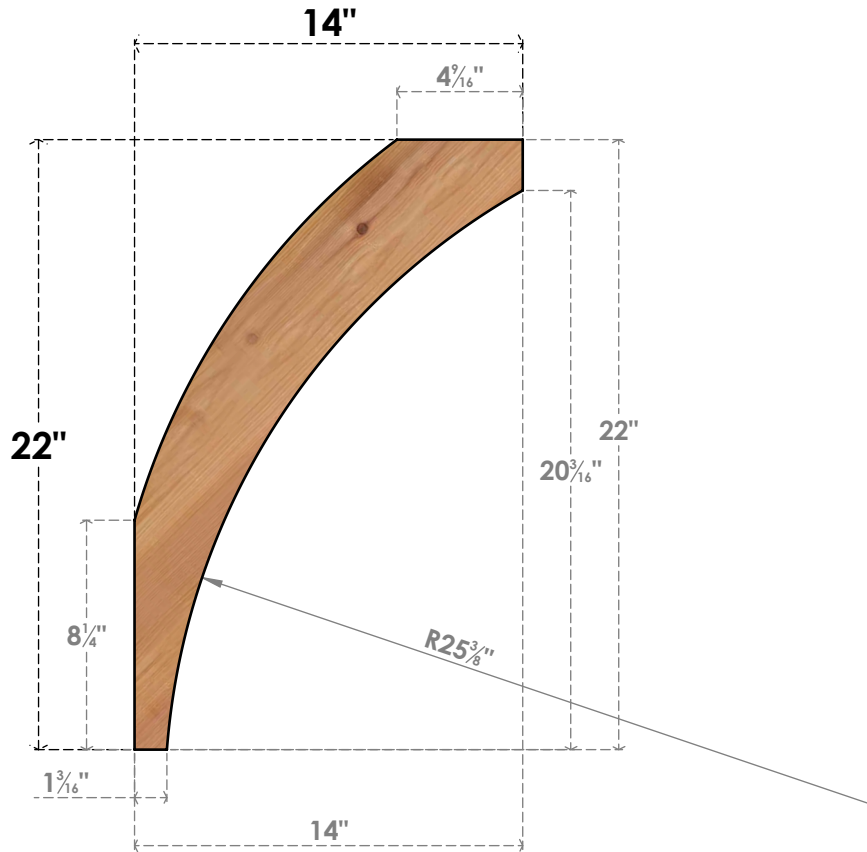

BRC06X14X22THR00SWR

5 1/2"W X 14"D X 22"H THORTON SMOOTH BRACE, WESTERN RED CEDAR

SIDE

FRONT

EKENA MILLWORK
 2300 WEST MAIN ST.
 CLARKSVILLE, TX 75426
 TOLL FREE: 866-607-0453
 WWW.EKENAMILLWORK.COM

NOTES

1. INSTALLATION TO BE COMPLETED IN ACCORDANCE WITH MANUFACTURER'S SPECIFICATIONS.
2. DRAWING MAY NOT BE TO SCALE
3. THIS DRAWING IS INTENDED FOR DESIGN AND PLANNING PURPOSES ONLY.
4. ALL INFORMATION CONTAINED HEREIN WAS CURRENT AT THE TIME OF DEVELOPMENT BUT MUST BE REVIEWED AND APPROVED BY THE PRODUCT MANUFACTURER TO BE CONSIDERED ACCURATE.
5. PRODUCTS ARE NOT KILN DRIED. THIS ITEM IS UNIQUE AND WILL CONTAIN THE NATURAL VARIATIONS THAT THE WOOD SPECIES OFFERS. THIS MAY RESULT IN VARIATIONS UP TO 1/4"