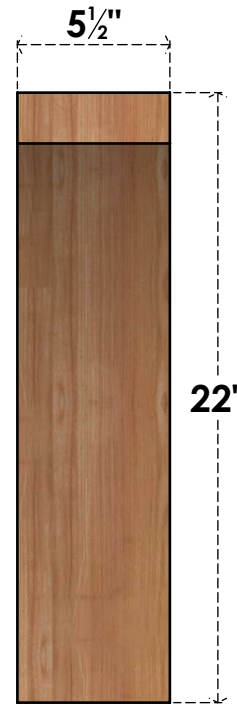

BRC06X14X22THR00SWR

5 1/2"W X 14"D X 22"H THORTON SMOOTH BRACE, WESTERN RED CEDAR

SIDE

FRONT

EKENA MILLWORK
 2300 WEST MAIN ST.
 CLARKSVILLE, TX 75426
 TOLL FREE: 866-607-0453
 WWW.EKENAMILLWORK.COM

NOTES

1. INSTALLATION TO BE COMPLETED IN ACCORDANCE WITH MANUFACTURER'S SPECIFICATIONS.
2. DRAWING MAY NOT BE TO SCALE
3. THIS DRAWING IS INTENDED FOR DESIGN AND PLANNING PURPOSES ONLY.
4. ALL INFORMATION CONTAINED HEREIN WAS CURRENT AT THE TIME OF DEVELOPMENT BUT MUST BE REVIEWED AND APPROVED BY THE PRODUCT MANUFACTURER TO BE CONSIDERED ACCURATE.
5. PRODUCTS ARE NOT KILN DRIED. THIS ITEM IS UNIQUE AND WILL CONTAIN THE NATURAL VARIATIONS THAT THE WOOD SPECIES OFFERS. THIS MAY RESULT IN VARIATIONS UP TO 1/4"