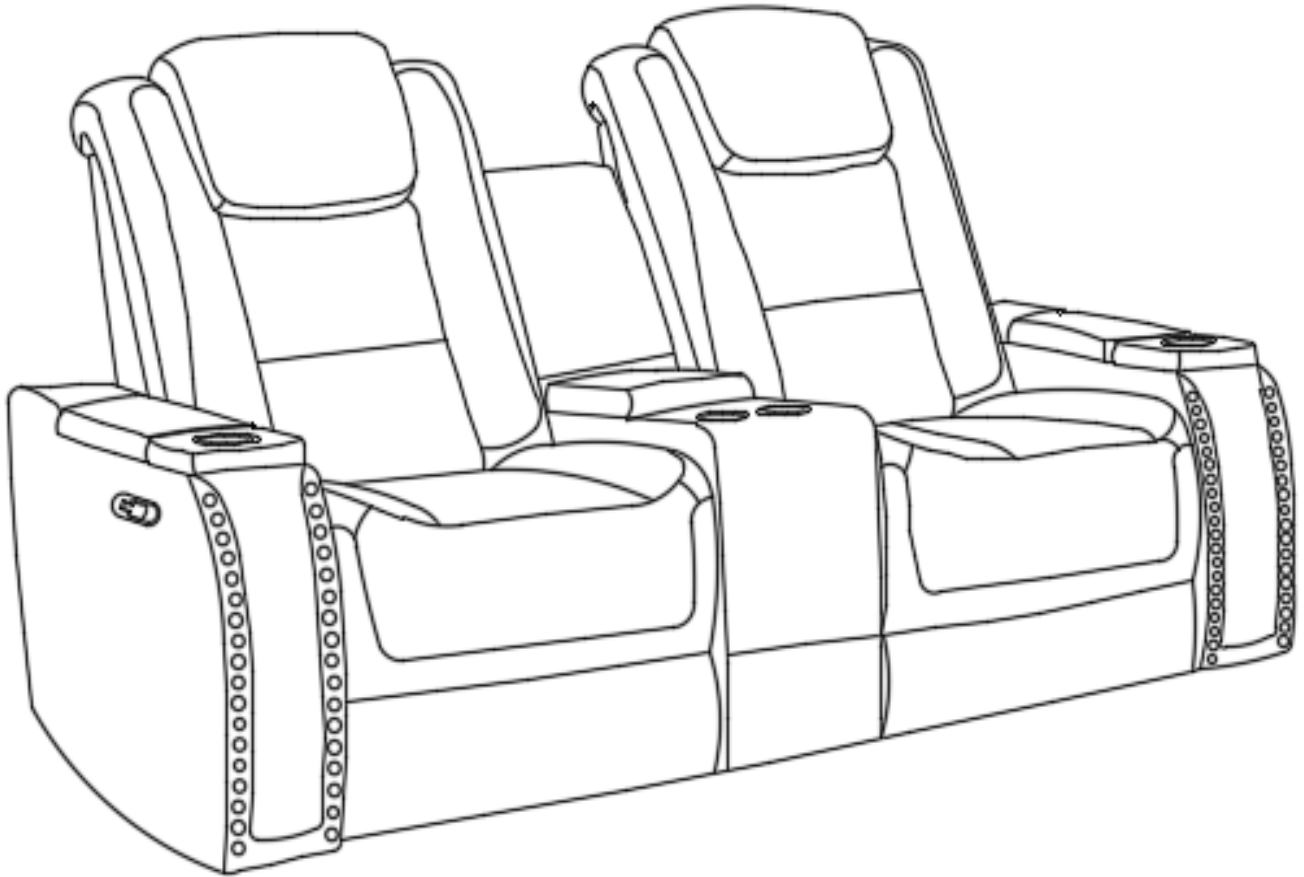

PARTS LIST			
NO.	DESCRIPTION	SKETCH	QTY
A	Seat		1PC
B	Left Side Facing (LSF) Backrest		1PC
C	Console backrest		1PC
D	Right Side Facing (RSF) Backrest		1PC

All images shown are for illustration purpose only.
Actual product may vary due to product enhancement.

Step 3:
Open the zipper at the back of the console of seat (A) and attach the console backrest (C) to the correct position by turning the knob screws from inside the zipper counterclockwise until the console backrest (C) is secured in place.

Step 4:
Insert the LSF backrest (B) and the RSF backrest (D) to the seat (A). Make sure the backrests are secured in position .

All images shown are for illustration purpose only.
Actual product may vary due to product enhancement.

ASSEMBLY INSTRUCTIONS

BRECKENRIDGE II COLLECTION

ITEM#: L3183A-25

DESCRIPTION : BRECKENRIDGE II CONSOLE
LOVESEAT W/ DUAL RECLINERS

Step 5:

Open the footrest by pulling the handle.

All images shown are for illustration purpose only.
Actual product may vary due to product enhancement.