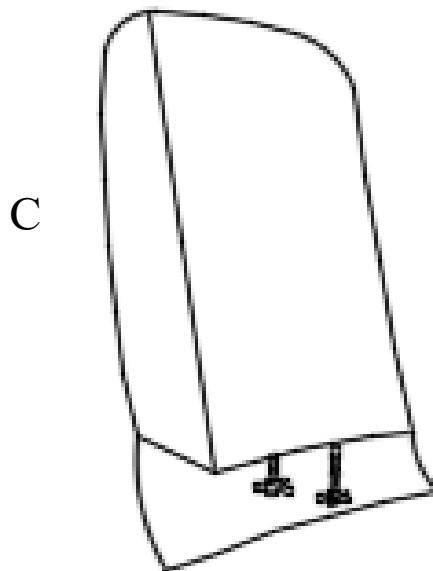

ASSEMBLY INSTRUCTIONS

BRECKENRIDGE II COLLECTION

ITEM#: L3183A-25

DESCRIPTION : BRECKENRIDGE II CONSOLE
LOVESEAT W/ DUAL RECLINERS

Thank you for purchasing this quality product. Be sure to check all packing materials carefully for small parts, which may have come loose during shipment. Identify and count all items and compare with the parts list shown below. It is recommended to have two people during assembling and to remove the back and base of the furniture out from the box. **Please follow the drawings below to assemble the item**

PARTS LIST			
NO.	DESCRIPTION	SKETCH	QTY
A	Seat		1PC
B	Left Side Facing (LSF) Backrest		1PC
C	Console backrest		1PC
D	Right Side Facing (RSF) Backrest		1PC

All images shown are for illustration purpose only.
Actual product may vary due to product enhancement.

ASSEMBLY INSTRUCTIONS

BRECKENRIDGE II COLLECTION

ITEM#: L3183A-25

DESCRIPTION : BRECKENRIDGE II CONSOLE
LOVESEAT W/ DUAL RECLINERS

Step 1:
Locate the console backrest (C) at the bottom of seat(A).

Step 2:
Unscrew the knob screws from the console backrest (C).

All images shown are for illustration purpose only.
Actual product may vary due to product enhancement.

ASSEMBLY INSTRUCTIONS

BRECKENRIDGE II COLLECTION

ITEM#: L3183A-25

DESCRIPTION :BRECKENRIDGE II CONSOLE
LOVESEAT W/ DUAL RECLINERS