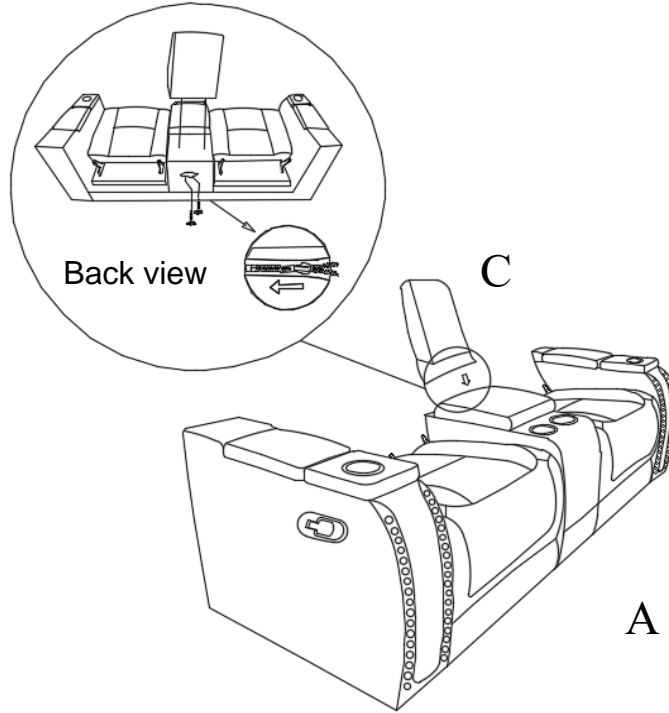

ASSEMBLY INSTRUCTIONS

BRECKENRIDGE II COLLECTION

ITEM#: L3183A-25

DESCRIPTION : BRECKENRIDGE II CONSOLE
LOVESEAT W/ DUAL RECLINERS

Step 1:
Locate the console backrest (C) at the bottom of seat(A).

Step 2:
Unscrew the knob screws from the console backrest (C).

All images shown are for illustration purpose only.
Actual product may vary due to product enhancement.

ASSEMBLY INSTRUCTIONS

BRECKENRIDGE II COLLECTION

ITEM#: L3183A-25

DESCRIPTION :BRECKENRIDGE II CONSOLE
LOVESEAT W/ DUAL RECLINERS

Step 3:
Open the zipper at the back of the console of seat (A) and attach the console backrest (C) to the correct position by turning the knob screws from inside the zipper counterclockwise until the console backrest (C) is secured in place.