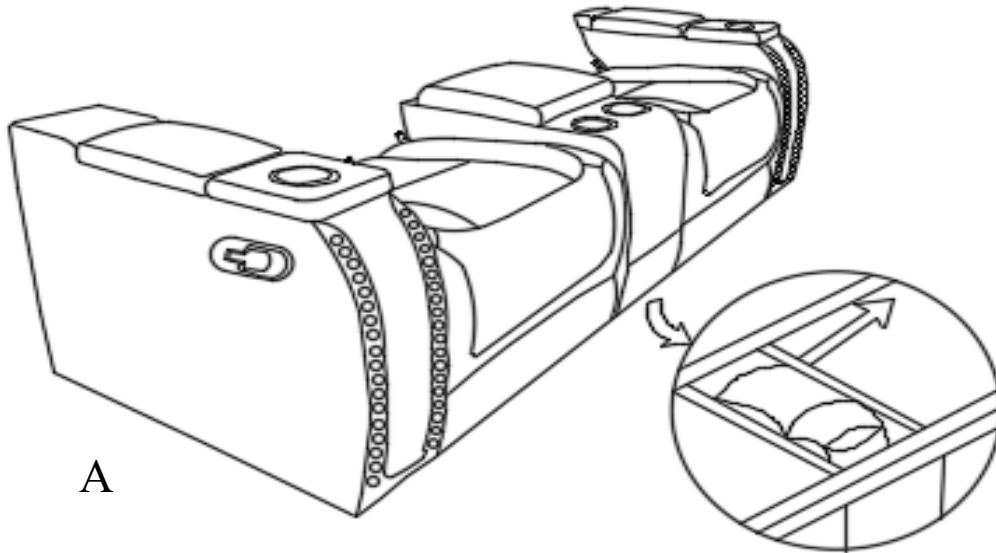

ASSEMBLY INSTRUCTIONS

BRECKENRIDGE II COLLECTION

ITEM#: L3183A-25

DESCRIPTION : BRECKENRIDGE II CONSOLE
LOVESEAT W/ DUAL RECLINERS

Thank you for purchasing this quality product. Be sure to check all packing materials carefully for small parts, which may have come loose during shipment. Identify and count all items and compare with the parts list shown below. It is recommended to have two people during assembling and to remove the back and base of the furniture out from the box. **Please follow the drawings below to assemble the item**

PARTS LIST			
NO.	DESCRIPTION	SKETCH	QTY
A	Seat		1PC
B	Left Side Facing (LSF) Backrest		1PC
C	Console backrest		1PC
D	Right Side Facing (RSF) Backrest		1PC

All images shown are for illustration purpose only.
Actual product may vary due to product enhancement.

ASSEMBLY INSTRUCTIONS

BRECKENRIDGE II COLLECTION

ITEM#: L3183A-25

DESCRIPTION : BRECKENRIDGE II CONSOLE
LOVESEAT W/ DUAL RECLINERS

Step 1:
Locate the console backrest (C) at the bottom of seat(A).

Step 2:
Unscrew the knob screws from the console backrest (C).

Step 3:
Open the zipper at the back of the console of seat (A) and attach the console backrest (C) to the correct position by turning the knob screws from inside the zipper counterclockwise until the console backrest (C) is secured in place.