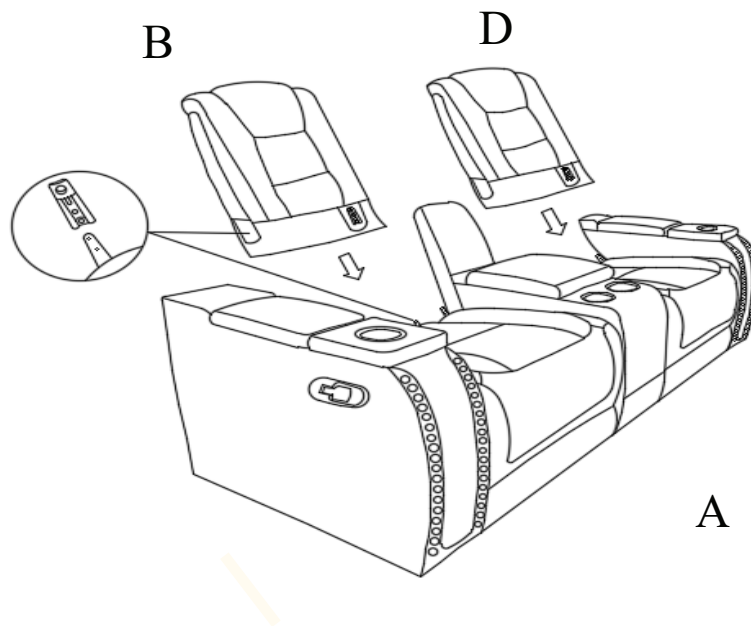

Step 4:
Insert the LSF backrest (B) and the RSF backrest (D) to the seat (A). Make sure the backrests are secured in position .