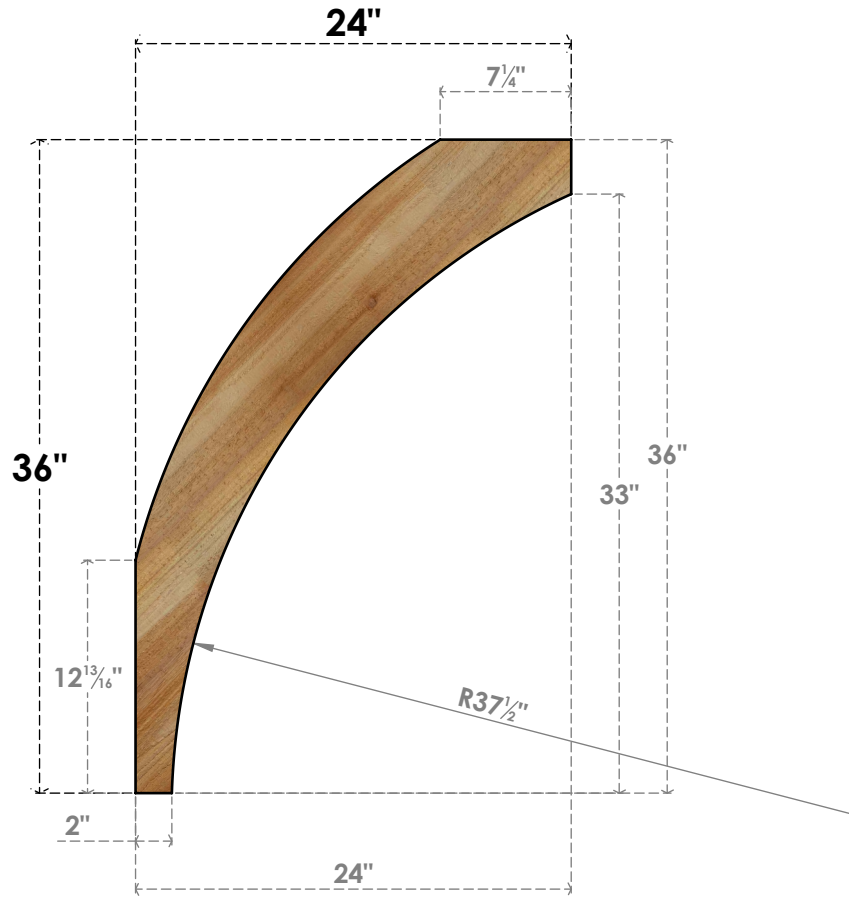

BRC04X24X36THR00RWR

4"W X 24"D X 36"H THORTON ROUGH SAWN BRACE, WESTERN RED CEDAR

SIDE

FRONT

EKENA MILLWORK
 2300 WEST MAIN ST.
 CLARKSVILLE, TX 75426
 TOLL FREE: 866-607-0453
 WWW.EKENAMILLWORK.COM

NOTES

1. INSTALLATION TO BE COMPLETED IN ACCORDANCE WITH MANUFACTURER'S SPECIFICATIONS.
2. DRAWING MAY NOT BE TO SCALE
3. THIS DRAWING IS INTENDED FOR DESIGN AND PLANNING PURPOSES ONLY.
4. ALL INFORMATION CONTAINED HEREIN WAS CURRENT AT THE TIME OF DEVELOPMENT BUT MUST BE REVIEWED AND APPROVED BY THE PRODUCT MANUFACTURER TO BE CONSIDERED ACCURATE.
5. PRODUCTS ARE NOT KILN DRIED. THIS ITEM IS UNIQUE AND WILL CONTAIN THE NATURAL VARIATIONS THAT THE WOOD SPECIES OFFERS. THIS MAY RESULT IN VARIATIONS UP TO 1/4"