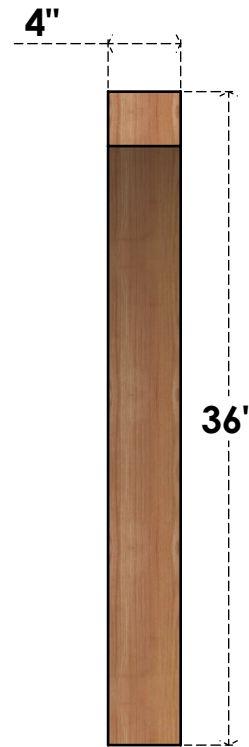

BRC04X24X36THR00RWR

4"W X 24"D X 36"H THORTON ROUGH SAWN BRACE, WESTERN RED CEDAR

SIDE

FRONT

EKENA MILLWORK
 2300 WEST MAIN ST.
 CLARKSVILLE, TX 75426
 TOLL FREE: 866-607-0453
 WWW.EKENAMILLWORK.COM

NOTES

1. INSTALLATION TO BE COMPLETED IN ACCORDANCE WITH MANUFACTURER'S SPECIFICATIONS.
2. DRAWING MAY NOT BE TO SCALE
3. THIS DRAWING IS INTENDED FOR DESIGN AND PLANNING PURPOSES ONLY.
4. ALL INFORMATION CONTAINED HEREIN WAS CURRENT AT THE TIME OF DEVELOPMENT BUT MUST BE REVIEWED AND APPROVED BY THE PRODUCT MANUFACTURER TO BE CONSIDERED ACCURATE.
5. PRODUCTS ARE NOT KILN DRIED. THIS ITEM IS UNIQUE AND WILL CONTAIN THE NATURAL VARIATIONS THAT THE WOOD SPECIES OFFERS. THIS MAY RESULT IN VARIATIONS UP TO 1/4"