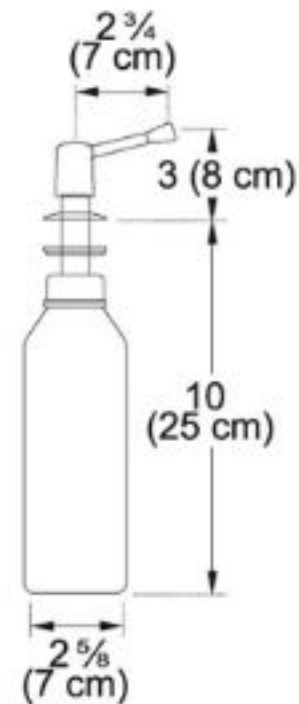

# SPECIFICATION SHEET

PRODUCT FAMILY: Kitchen solutions FINISH: Polished Chrome SERIES: SOAP DISPENSER MODEL: 902-C

## Product Information

FUN#	119.0080.612
US Part Number	902-C
Diameter	$2\frac{5}{8}$ "