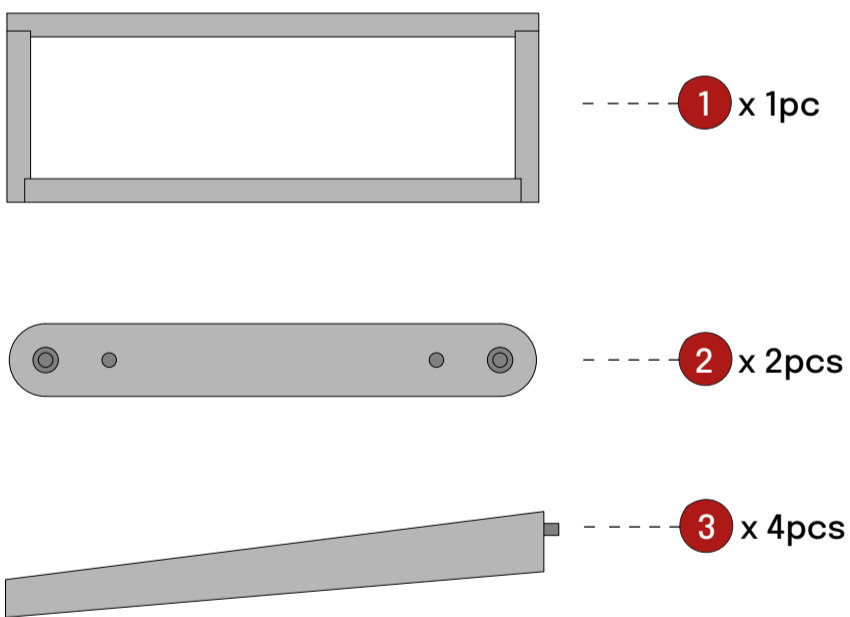

ASSEMBLY INSTRUCTION

ZOE NIGHTSTAND

TEAM ASSEMBLY RECOMMENDED

Components

A		M6*30 Bolt	8
B		M4 Allen Key	1
C		FELT PAD	4

<https://sqr.co/ntczoe>

Return Policy

Thank you for choosing NTC. We are committed to providing high-quality products that are designed to withstand heavy daily use by the most demanding users. When you purchase NTC products, you can be assured that you are receiving authentic products that meet our rigorous standards.