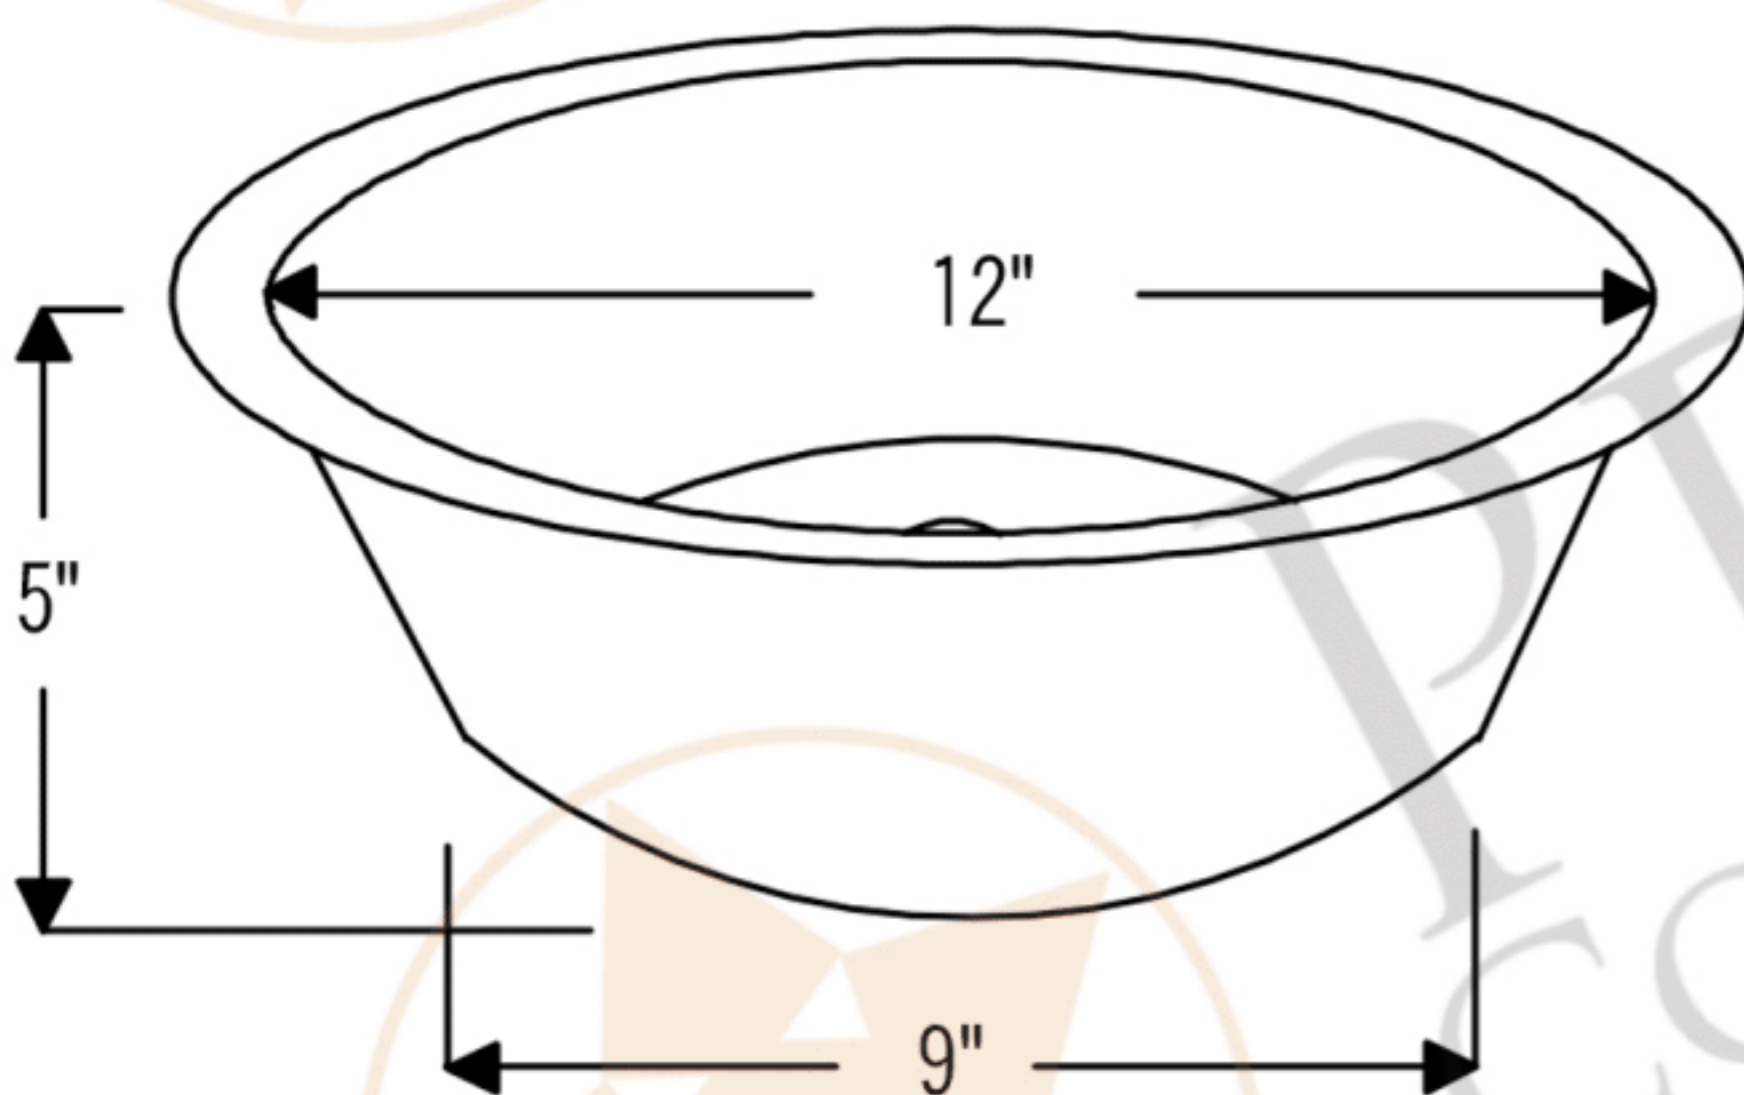

PREMIER
COPPER PRODUCTS

MODEL NUMBER: BR14PC2

- * Description: 14" Round Hammered Copper Bar Sink in Polished Copper with 2" Drain Opening
- * Outer Dimension: 14" x 5"
- * Inner Dimension: 12" x 5"
- * Rim: 1"
- * Drain Opening: 2"
- * Finish: Polished Copper

CODE/STANDARD COMPLIANCE

* IAPMO/cUPC LISTED

THIS PRODUCT IS HAND CRAFTED, SMALL VARIANCES IN COLOR AND SIZE MAY OCCUR.
DO NOT MAKE ANY INSTALLATION CUTS UNTIL YOU RECEIVE YOUR ITEM(S).