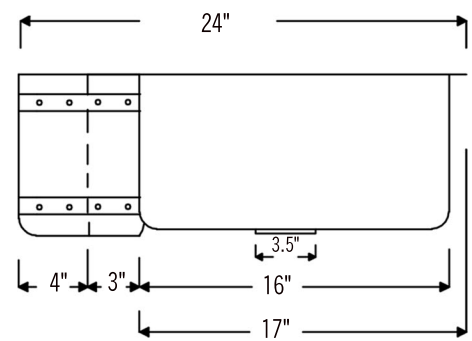

PACKAGE INCLUDES THE FOLLOWING ITEMS:

- * 30" Hammered Copper Kitchen Rounded Apron Single Basin Sink with Barrel Strap Design (Model# KASRDB30249BS)
- * 3.5" Garbage Disposal Drain w/ Basket / ORB Finish (Model# D-130ORB)
- * Oil Rubbed Bronze Installation Silicone (Model# C900-ORB)
- * Copper Sink Wax (Model# W900-WAX)

* ORB: Oil Rubbed Bronze

SINK DETAILS (Model# KASRDB30249BS)

- * 30" Hammered Copper Kitchen Rounded Apron Single Basin Sink with Barrel Strap Design
- * Color: Oil Rubbed Bronze
- * Outer Dimension: 30" x 24" x 9"
- * Inner Dimension: 28" x 21" x 9"
- * Rim: Left, Back, Right - 1" / Front - 2"
- * Drain Opening: 3.5" Standard
- * Material Gauge: 14
- * CODE / STANDARD COMPLIANCE: IAPMO / cUPC LISTED

* ORB: Oil Rubbed Bronze

DRAIN DETAILS (Model# D-130ORB)

- * 3.5" Deluxe Garbage Disposal Drain w/ Basket
- * Color: Oil Rubbed Bronze
- * Outer Dimension: 4.5" x 2.25"
- * Inner Dimension: 3.5"
- * Installation Type: Insinkerator Brand Compatible
- * Material: Brass
- * Prop 65 Compliant