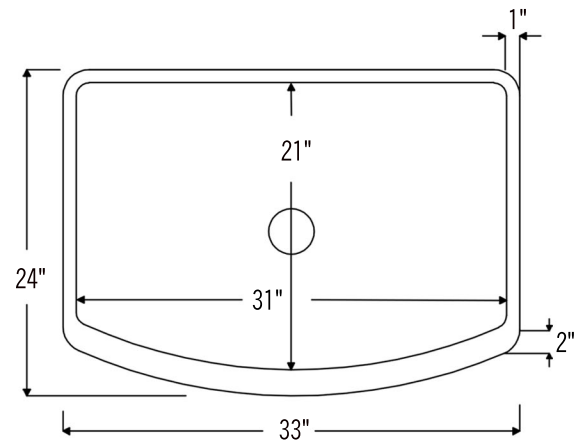

PACKAGE INCLUDES THE FOLLOWING ITEMS:

- * 30" Hammered Copper Kitchen Rounded Apron Single Basin Sink with Barrel Strap Design (Model# KASRDB30249BS)
- * 3.5" Garbage Disposal Drain w/ Basket / ORB Finish (Model# D-130ORB)
- * Oil Rubbed Bronze Installation Silicone (Model# C900-ORB)
- * Copper Sink Wax (Model# W900-WAX)

* ORB: Oil Rubbed Bronze

SINK DETAILS (Model# KASRDB30249BS)

- * 30" Hammered Copper Kitchen Rounded Apron Single Basin Sink with Barrel Strap Design
- * Color: Oil Rubbed Bronze
- * Outer Dimension: 30" x 24" x 9"
- * Inner Dimension: 28" x 21" x 9"
- * Rim: Left, Back, Right - 1" / Front - 2"
- * Drain Opening: 3.5" Standard
- * Material Gauge: 14
- * CODE / STANDARD COMPLIANCE: IAPMO / cUPC LISTED

* ORB: Oil Rubbed Bronze

DRAIN DETAILS (Model# D-130ORB)

- * 3.5" Deluxe Garbage Disposal Drain w/ Basket
- * Color: Oil Rubbed Bronze
- * Outer Dimension: 4.5" x 2.25"
- * Inner Dimension: 3.5"
- * Installation Type: Insinkerator Brand Compatible
- * Material: Brass
- * Prop 65 Compliant

SILICONE DETAILS (Model# C900-ORB)

- * Neutral Cure Installation Silicone
- * Size: 4.7 OZ
- * Matches a Variety of Different Styled Sinks and Drains

COPPER SINK WAX DETAILS (Model# W900-WAX)

- * Copper Sink Wax Protectant
- * Made from Natural Bee's Wax
- * No Wax Build Up Ever!
- * Hard Water Protection
- * Works great on a variety of different surfaces: