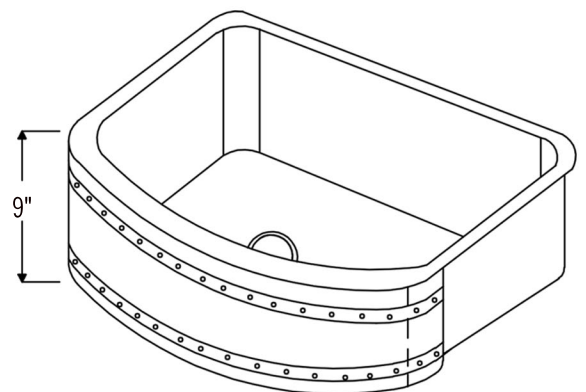

PACKAGE INCLUDES THE FOLLOWING ITEMS:

- * 30" Hammered Copper Kitchen Rounded Apron Single Basin Sink with Barrel Strap Design (Model# KASRDB30249BS)
- * 3.5" Garbage Disposal Drain w/ Basket / ORB Finish (Model# D-130ORB)
- * Oil Rubbed Bronze Installation Silicone (Model# C900-ORB)
- * Copper Sink Wax (Model# W900-WAX)

* ORB: Oil Rubbed Bronze

SINK DETAILS (Model# KASRDB30249BS)

- * 30" Hammered Copper Kitchen Rounded Apron Single Basin Sink with Barrel Strap Design
- * Color: Oil Rubbed Bronze
- * Outer Dimension: 30" x 24" x 9"
- * Inner Dimension: 28" x 21" x 9"
- * Rim: Left, Back, Right - 1" / Front - 2"
- * Drain Opening: 3.5" Standard
- * Material Gauge: 14
- * CODE / STANDARD COMPLIANCE: IAPMO / cUPC LISTED

* ORB: Oil Rubbed Bronze

DRAIN DETAILS (Model# D-130ORB)

- * 3.5" Deluxe Garbage Disposal Drain w/ Basket
- * Color: Oil Rubbed Bronze
- * Outer Dimension: 4.5" x 2.25"
- * Inner Dimension: 3.5"
- * Installation Type: Insinkerator Brand Compatible
- * Material: Brass
- * Prop 65 Compliant