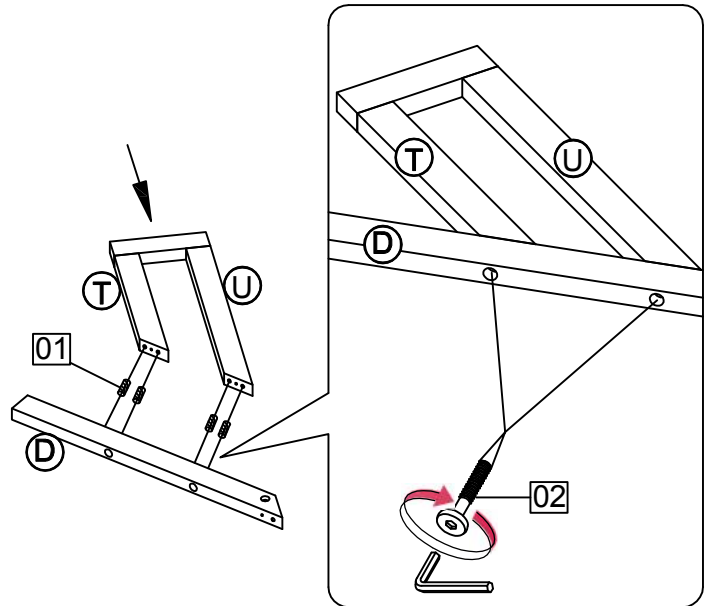

ASSEMBLY INSTRUCTIONS

BED

Detail View

Part List

A		B		C	
	Cap for upper HB-1pc		Cap for lower HB-1pc		Cap for upper FB-1pc
D		E		F	
	Cap for lower FB-1pc		Upper leg HB (L/R)-2pcs		Upper leg FB - 1pc
G		H		J	
	Upper leg FB - 1pc		Horizontal bar HB&FB-2pcs		Horizontal bar HB&FB-2pcs
K		L		M	
	Center upper leg - 1pc		Front guard rails 1pc		Front side panels - 1pc
N		P		Q	
	Back guard rails - 1pc		Back side panels - 1pc		Guard rail top 1pc
R		S		T	
	Guard rail top 1pc		Guard rail top 1pc		Guard rail top 1pc
U		V			
	Guard rail top 1pc		Guard rail top 1pc		

Hardware List

1  Ø10*30mm Wood dowel (42pcs)	2  Ø1/4" x 80 mm Wood Screws (4pcs)	3  Ø1/4" x 70 mm Wood Screws (22pcs)
4  Ø1/4" x 100 mm Wood Screws (14pcs)	5  Ø1/4" x 30 mm Wood Screws (2pcs)	6  (1/4")4.5*58mm Allen Key (1pc)

ASSEMBLY TOOLS REQUIRED (NOT INCLUDED)

PLEASE BE CAREFUL DO NOT DAMAGE THE HOLE POSITION WHEN YOU USE POWER TOOLS !

STEP 1:

01		02	
4PCS		2PCS	

STEP 2:

01		02	
4PCS		2PCS	

STEP 3:

01		04	
6PCS		6PCS	

STEP 4:

01		03		04	
2PCS		2PCS		1PC	

STEP 5:

01		04	
6PCS		6PCS	

STEP 6:

01		03		04	
2PCS		2PCS		1PC	

STEP 7:

01	
14PCS	