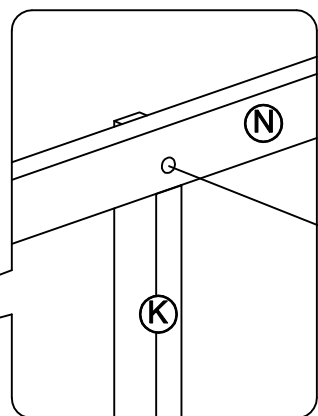

STEP 14:

05
2PCS