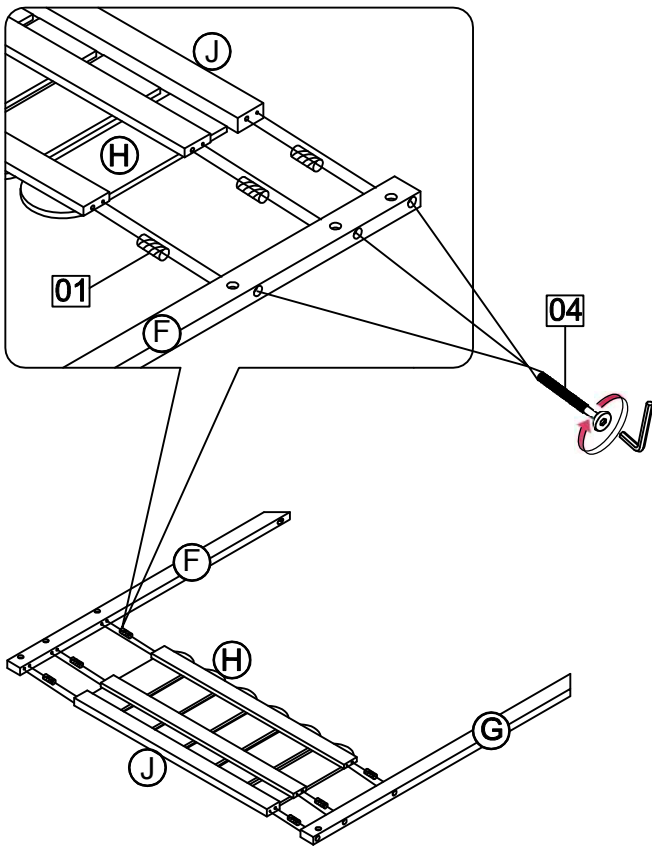

ASSEMBLY INSTRUCTIONS

BED

Detail View

Part List

A		B		C	
	Cap for upper HB-1pc		Cap for lower HB-1pc		Cap for upper FB-1pc
D		E		F	
	Cap for lower FB-1pc		Upper leg HB (L/R)-2pcs		Upper leg FB - 1pc
G		H		J	
	Upper leg FB - 1pc		Horizontal bar HB&FB-2pcs		Horizontal bar HB&FB-2pcs
K		L		M	
	Center upper leg - 1pc		Front guard rails 1pc		Front side panels - 1pc
N		P		Q	
	Back guard rails - 1pc		Back side panels - 1pc		Guard rail top 1pc
R		S		T	
	Guard rail top 1pc		Guard rail top 1pc		Guard rail top 1pc
U		V			
	Guard rail top 1pc		Guard rail top 1pc		

Hardware List

1  Ø10*30mm Wood dowel (42pcs)	2  Ø1/4" x 80 mm Wood Screws (4pcs)	3  Ø1/4" x 70 mm Wood Screws (22pcs)
4  Ø1/4" x 100 mm Wood Screws (14pcs)	5  Ø1/4" x 30 mm Wood Screws (2pcs)	6  (1/4")4.5*58mm Allen Key (1pc)

ASSEMBLY TOOLS REQUIRED (NOT INCLUDED)

PLEASE BE CAREFUL DO NOT DAMAGE THE HOLE POSITION WHEN YOU USE POWER TOOLS !

STEP 1:

01		02	
4PCS		2PCS	

STEP 2:

01		02	
4PCS		2PCS	

STEP 3:

01		04	
6PCS		6PCS	

STEP 4:

01		03		04	
2PCS		2PCS		1PC	

STEP 5:

01		04	
6PCS		6PCS	

STEP 6:

01		03		04	
2PCS		2PCS		1PC	

STEP 7:

01	
14PCS	