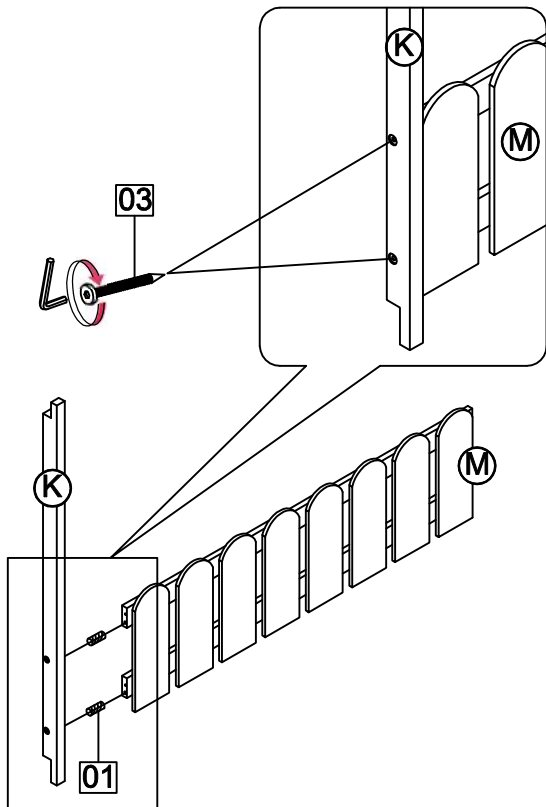

ASSEMBLY INSTRUCTIONS

BED

Detail View

Part List

A		B		C	
	Cap for upper HB-1pc		Cap for lower HB-1pc		Cap for upper FB-1pc
D		E		F	
	Cap for lower FB-1pc		Upper leg HB (L/R)-2pcs		Upper leg FB - 1pc
G		H		J	
	Upper leg FB - 1pc		Horizontal bar HB&FB-2pcs		Horizontal bar HB&FB-2pcs
K		L		M	
	Center upper leg - 1pc		Front guard rails 1pc		Front side panels - 1pc
N		P		Q	
	Back guard rails - 1pc		Back side panels - 1pc		Guard rail top 1pc
R		S		T	
	Guard rail top 1pc		Guard rail top 1pc		Guard rail top 1pc
U		V			
	Guard rail top 1pc		Guard rail top 1pc		

Hardware List

1  Ø10*30mm Wood dowel (42pcs)	2  Ø1/4" x 80 mm Wood Screws (4pcs)	3  Ø1/4" x 70 mm Wood Screws (22pcs)
4  Ø1/4" x 100 mm Wood Screws (14pcs)	5  Ø1/4" x 30 mm Wood Screws (2pcs)	6  (1/4")4.5*58mm Allen Key (1pc)

STEP 8:

03

8PCS

STEP 9:

03

4PCS

STEP 10:

03 
2PCS

STEP 11:

01 
2PCS

03 
2PCS

STEP 12:

01 
2PCS

STEP 13:

03
3PCS

STEP 14: