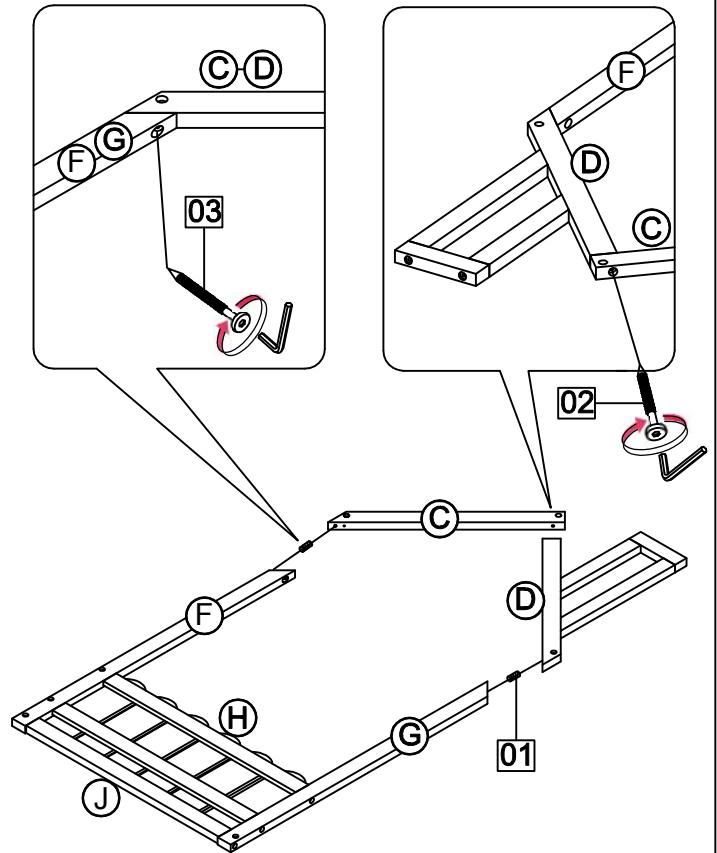

ASSEMBLY INSTRUCTIONS

BED

Detail View

Part List

A		B		C	
	Cap for upper HB-1pc		Cap for lower HB-1pc		Cap for upper FB-1pc
D		E		F	
	Cap for lower FB-1pc		Upper leg HB (L/R)-2pcs		Upper leg FB - 1pc
G		H		J	
	Upper leg FB - 1pc		Horizontal bar HB&FB-2pcs		Horizontal bar HB&FB-2pcs
K		L		M	
	Center upper leg - 1pc		Front guard rails 1pc		Front side panels - 1pc
N		P		Q	
	Back guard rails - 1pc		Back side panels - 1pc		Guard rail top 1pc
R		S		T	
	Guard rail top 1pc		Guard rail top 1pc		Guard rail top 1pc
U		V			
	Guard rail top 1pc		Guard rail top 1pc		

Hardware List

1  Ø10*30mm Wood dowel (42pcs)	2  Ø1/4" x 80 mm Wood Screws (4pcs)	3  Ø1/4" x 70 mm Wood Screws (22pcs)
4  Ø1/4" x 100 mm Wood Screws (14pcs)	5  Ø1/4" x 30 mm Wood Screws (2pcs)	6  (1/4")4.5*58mm Allen Key (1pc)

STEP 4:

01		03		04	
2PCS		2PCS		1PC	

STEP 5:

01		04	
6PCS		6PCS	

STEP 6:

01		03		04	
2PCS		2PCS		1PC	

STEP 7:

01	
14PCS	

STEP 8:

03

8PCS

STEP 9:

03

4PCS

STEP 10:

03 
2PCS