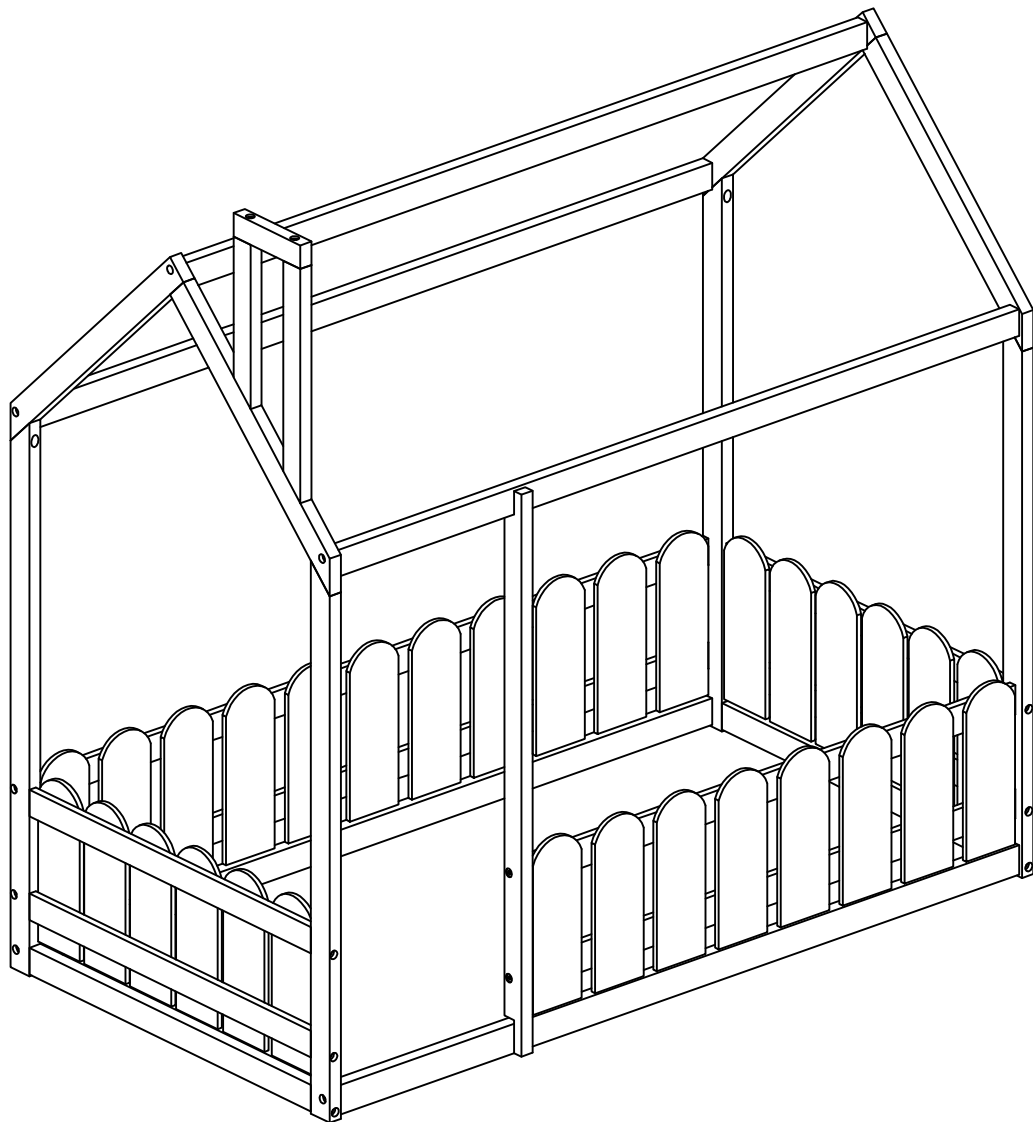

ASSEMBLY INSTRUCTIONS

BED

Detail View

Part List

A		B		C	
	Cap for upper HB-1pc		Cap for lower HB-1pc		Cap for upper FB-1pc
D		E		F	
	Cap for lower FB-1pc		Upper leg HB (L/R)-2pcs		Upper leg FB - 1pc
G		H		J	
	Upper leg FB - 1pc		Horizontal bar HB&FB-2pcs		Horizontal bar HB&FB-2pcs
K		L		M	
	Center upper leg - 1pc		Front guard rails 1pc		Front side panels - 1pc
N		P		Q	
	Back guard rails - 1pc		Back side panels - 1pc		Guard rail top 1pc
R		S		T	
	Guard rail top 1pc		Guard rail top 1pc		Guard rail top 1pc
U		V			
	Guard rail top 1pc		Guard rail top 1pc		

Hardware List

1  Ø10*30mm Wood dowel (42pcs)	2  Ø1/4" x 80 mm Wood Screws (4pcs)	3  Ø1/4" x 70 mm Wood Screws (22pcs)
4  Ø1/4" x 100 mm Wood Screws (14pcs)	5  Ø1/4" x 30 mm Wood Screws (2pcs)	6  (1/4")4.5*58mm Allen Key (1pc)