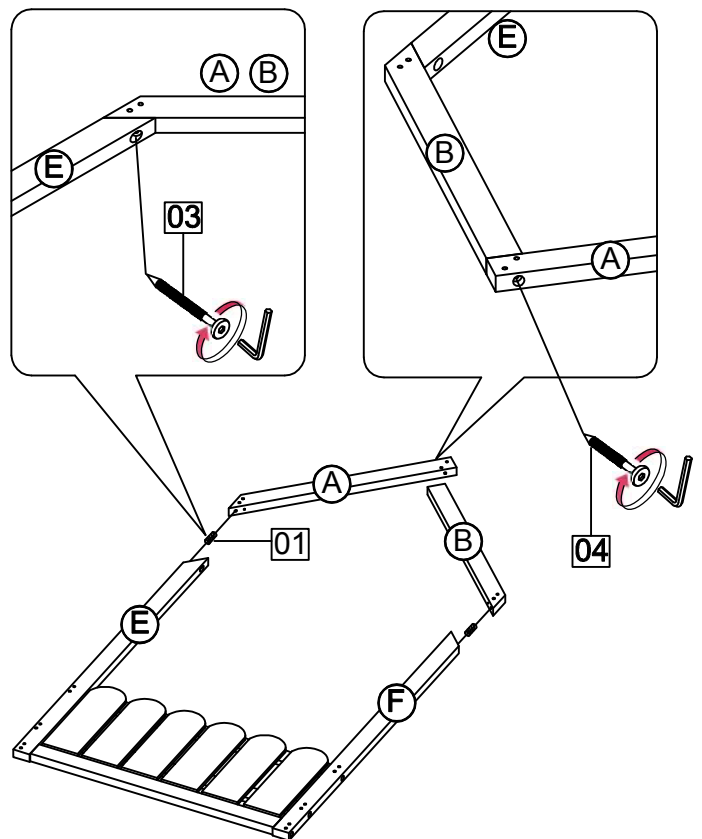

ASSEMBLY INSTRUCTIONS

BED

Detail View

Part List

A		B		C	
	Cap for upper HB-1pc		Cap for lower HB-1pc		Cap for upper FB-1pc
D		E		F	
	Cap for lower FB-1pc		Upper leg HB (L/R)-2pcs		Upper leg FB - 1pc
G		H		J	
	Upper leg FB - 1pc		Horizontal bar HB&FB-2pcs		Horizontal bar HB&FB-2pcs
K		L		M	
	Center upper leg - 1pc		Front guard rails 1pc		Front side panels - 1pc
N		P		Q	
	Back guard rails - 1pc		Back side panels - 1pc		Guard rail top 1pc
R		S		T	
	Guard rail top 1pc		Guard rail top 1pc		Guard rail top 1pc
U		V			
	Guard rail top 1pc		Guard rail top 1pc		

Hardware List

1  Ø10*30mm Wood dowel (42pcs)	2  Ø1/4" x 80 mm Wood Screws (4pcs)	3  Ø1/4" x 70 mm Wood Screws (22pcs)
4  Ø1/4" x 100 mm Wood Screws (14pcs)	5  Ø1/4" x 30 mm Wood Screws (2pcs)	6  (1/4")4.5*58mm Allen Key (1pc)

ASSEMBLY TOOLS REQUIRED (NOT INCLUDED)

PLEASE BE CAREFUL DO NOT DAMAGE THE HOLE POSITION WHEN YOU USE POWER TOOLS !

STEP 1:

01		02	
4PCS		2PCS	

STEP 2:

01		02	
4PCS		2PCS	

STEP 3:

01		04	
6PCS		6PCS	

STEP 4:

01		03		04	
2PCS		2PCS		1PC	

STEP 5:

01		04	
6PCS		6PCS	

STEP 6:

01		03		04	
2PCS		2PCS		1PC	

STEP 7:

01	
14PCS	