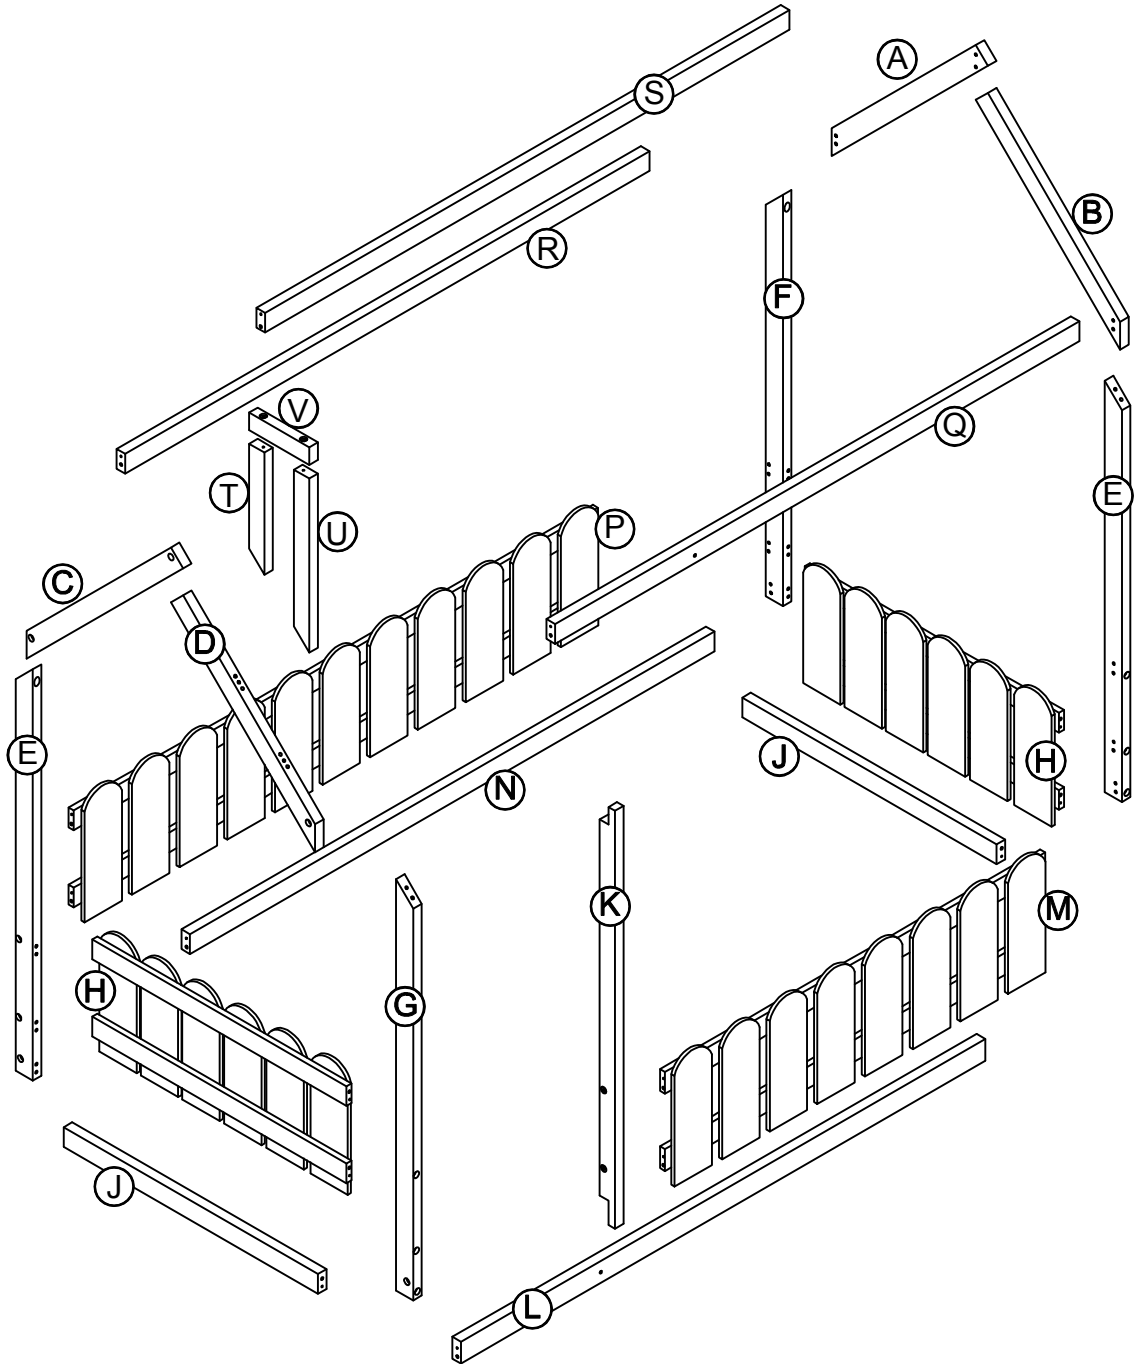

ASSEMBLY INSTRUCTIONS

BED

Detail View

Part List

A		B		C	
	Cap for upper HB-1pc		Cap for lower HB-1pc		Cap for upper FB-1pc
D		E		F	
	Cap for lower FB-1pc		Upper leg HB (L/R)-2pcs		Upper leg FB - 1pc
G		H		J	
	Upper leg FB - 1pc		Horizontal bar HB&FB-2pcs		Horizontal bar HB&FB-2pcs
K		L		M	
	Center upper leg - 1pc		Front guard rails 1pc		Front side panels - 1pc
N		P		Q	
	Back guard rails - 1pc		Back side panels - 1pc		Guard rail top 1pc
R		S		T	
	Guard rail top 1pc		Guard rail top 1pc		Guard rail top 1pc
U		V			
	Guard rail top 1pc		Guard rail top 1pc		

Hardware List

1  Ø10*30mm Wood dowel (42pcs)	2  Ø1/4" x 80 mm Wood Screws (4pcs)	3  Ø1/4" x 70 mm Wood Screws (22pcs)
4  Ø1/4" x 100 mm Wood Screws (14pcs)	5  Ø1/4" x 30 mm Wood Screws (2pcs)	6  (1/4")4.5*58mm Allen Key (1pc)

ASSEMBLY TOOLS REQUIRED (NOT INCLUDED)

PLEASE BE CAREFUL DO NOT DAMAGE THE HOLE POSITION WHEN YOU USE POWER TOOLS !

STEP 1:

01		02	
4PCS		2PCS	

STEP 2:

01		02	
4PCS		2PCS	

STEP 3:

01		04	
6PCS		6PCS	

STEP 4:

01		03		04	
2PCS		2PCS		1PC	

STEP 5:

01		04	
6PCS		6PCS	

STEP 6:

01		03		04	
2PCS		2PCS		1PC	

STEP 7:

01	
14PCS	