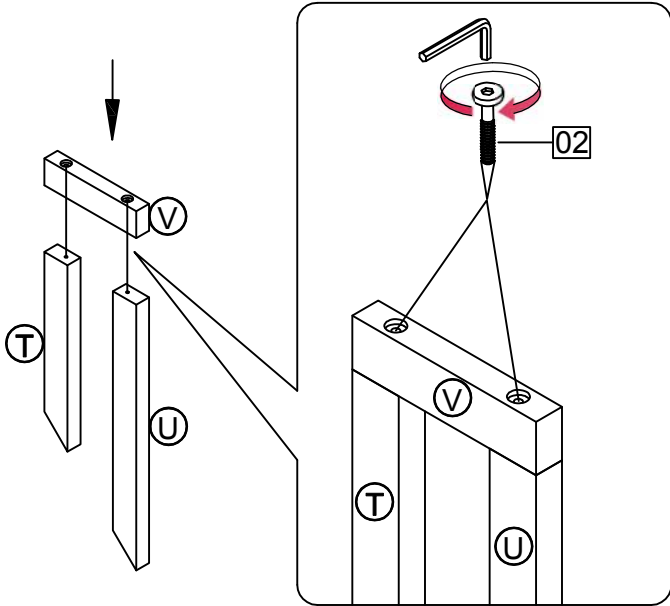

ASSEMBLY INSTRUCTIONS

BED

Detail View

Part List

A		B		C	
	Cap for upper HB-1pc		Cap for lower HB-1pc		Cap for upper FB-1pc
D		E		F	
	Cap for lower FB-1pc		Upper leg HB (L/R)-2pcs		Upper leg FB - 1pc
G		H		J	
	Upper leg FB - 1pc		Horizontal bar HB&FB-2pcs		Horizontal bar HB&FB-2pcs
K		L		M	
	Center upper leg - 1pc		Front guard rails 1pc		Front side panels - 1pc
N		P		Q	
	Back guard rails - 1pc		Back side panels - 1pc		Guard rail top 1pc
R		S		T	
	Guard rail top 1pc		Guard rail top 1pc		Guard rail top 1pc
U		V			
	Guard rail top 1pc		Guard rail top 1pc		

Hardware List

1  Ø10*30mm Wood dowel (42pcs)	2  Ø1/4" x 80 mm Wood Screws (4pcs)	3  Ø1/4" x 70 mm Wood Screws (22pcs)
4  Ø1/4" x 100 mm Wood Screws (14pcs)	5  Ø1/4" x 30 mm Wood Screws (2pcs)	6  (1/4")4.5*58mm Allen Key (1pc)

ASSEMBLY TOOLS REQUIRED (NOT INCLUDED)

PLEASE BE CAREFUL DO NOT DAMAGE THE HOLE POSITION WHEN YOU USE POWER TOOLS !

STEP 1:

01		02	
4PCS		2PCS	

STEP 2:

01		02	
4PCS		2PCS	

STEP 3:

01		04	
6PCS		6PCS	