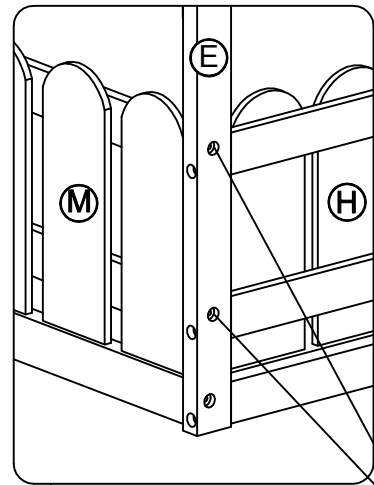

ASSEMBLY INSTRUCTIONS

BED

Detail View

Part List

A		B		C	
	Cap for upper HB-1pc		Cap for lower HB-1pc		Cap for upper FB-1pc
D		E		F	
	Cap for lower FB-1pc		Upper leg HB (L/R)-2pcs		Upper leg FB - 1pc
G		H		J	
	Upper leg FB - 1pc		Horizontal bar HB&FB-2pcs		Horizontal bar HB&FB-2pcs
K		L		M	
	Center upper leg - 1pc		Front guard rails 1pc		Front side panels - 1pc
N		P		Q	
	Back guard rails - 1pc		Back side panels - 1pc		Guard rail top 1pc
R		S		T	
	Guard rail top 1pc		Guard rail top 1pc		Guard rail top 1pc
U		V			
	Guard rail top 1pc		Guard rail top 1pc		

Hardware List

1  Ø10*30mm Wood dowel (42pcs)	2  Ø1/4" x 80 mm Wood Screws (4pcs)	3  Ø1/4" x 70 mm Wood Screws (22pcs)
4  Ø1/4" x 100 mm Wood Screws (14pcs)	5  Ø1/4" x 30 mm Wood Screws (2pcs)	6  (1/4")4.5*58mm Allen Key (1pc)

STEP 11:

01 
2PCS

03 
2PCS

STEP 12:

01 
2PCS

STEP 13:

03
3PCS

STEP 14: