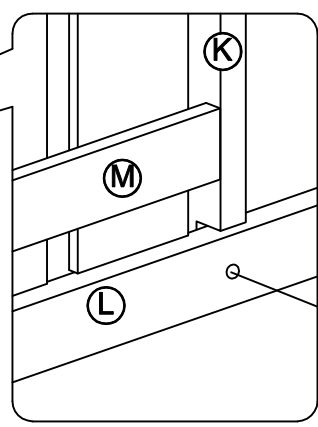

STEP 14:

05
2PCS