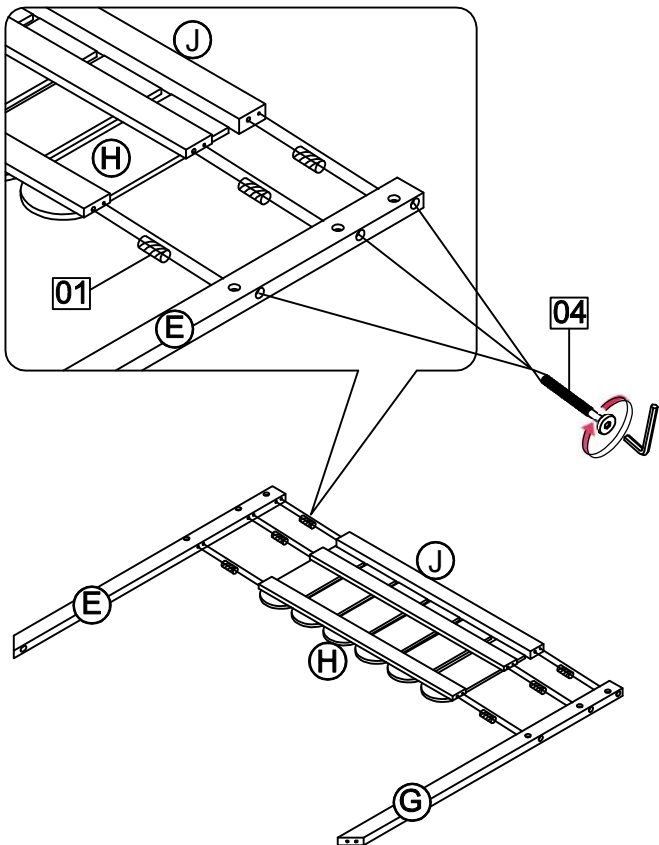

ASSEMBLY INSTRUCTIONS

BED

Detail View

Part List

A		B		C	
	Cap for upper HB-1pc		Cap for lower HB-1pc		Cap for upper FB-1pc
D		E		F	
	Cap for lower FB-1pc		Upper leg HB (L/R)-2pcs		Upper leg FB - 1pc
G		H		J	
	Upper leg FB - 1pc		Horizontal bar HB&FB-2pcs		Horizontal bar HB&FB-2pcs
K		L		M	
	Center upper leg - 1pc		Front guard rails 1pc		Front side panels - 1pc
N		P		Q	
	Back guard rails - 1pc		Back side panels - 1pc		Guard rail top 1pc
R		S		T	
	Guard rail top 1pc		Guard rail top 1pc		Guard rail top 1pc
U		V			
	Guard rail top 1pc		Guard rail top 1pc		

Hardware List

1  Ø10*30mm Wood dowel (42pcs)	2  Ø1/4" x 80 mm Wood Screws (4pcs)	3  Ø1/4" x 70 mm Wood Screws (22pcs)
4  Ø1/4" x 100 mm Wood Screws (14pcs)	5  Ø1/4" x 30 mm Wood Screws (2pcs)	6  (1/4")4.5*58mm Allen Key (1pc)

ASSEMBLY TOOLS REQUIRED (NOT INCLUDED)

PLEASE BE CAREFUL DO NOT DAMAGE THE HOLE POSITION WHEN YOU USE POWER TOOLS !

STEP 1:

01		02	
4PCS		2PCS	

STEP 2:

01		02	
4PCS		2PCS	

STEP 3:

01		04	
6PCS		6PCS	

STEP 4:

01		03		04	
2PCS		2PCS		1PC	

STEP 5:

01		04	
6PCS		6PCS	

STEP 6:

01		03		04	
2PCS		2PCS		1PC	

STEP 7:

01	
14PCS	