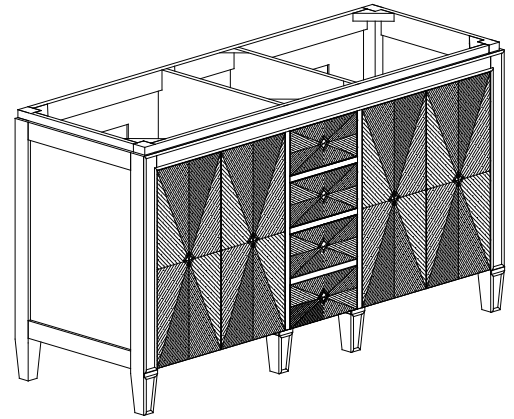

Features

- Solid poplar wood frame, Elm veneer MDF
- Hand crafted details
- 4 soft-close doors
- 3 soft-close drawers
- 2 interior shelves
- Antique nickel finished hardware
- Adjustable height levelers

Colors / Finishes

- New Walnut

Nominal Dimension

- 61W x 22D x 33.6H inches

Components

Mirror
Vanity Top
Sink

Product Diagrams

Front

Back

Side

Top

Features

- 25mm thickness top material
- Pre-installed with rectangular sink CUM20WT-R
- Top pre-drilled for 8" widespread faucet
- 4" backsplash included

Caractéristiques

- Matériau supérieur de 25 mm d'épaisseur
- Pré-installé avec évier rectangulaire CUM20WT-R
- Dessus pré-percé pour un robinet large de 8 po
- Dossier de 4" inclus

Colors / Couleurs

- Cala White / Cala Blanc
- Carrara White / Blanc de Carrare

Nominal Dimension / Dimension Nominale

- 61W x 22D x 8.7H inches | 1549 x 560 x 221 mm

Product Diagrams / Diagrammes Produit

Top / Haut