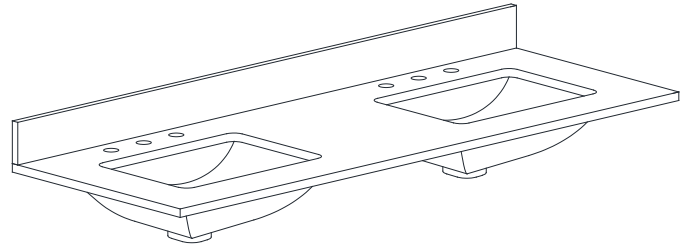

Features

- Solid poplar wood frame, Elm veneer MDF
- Hand crafted details
- 4 soft-close doors
- 3 soft-close drawers
- 2 interior shelves
- Antique nickel finished hardware
- Adjustable height levelers

Colors / Finishes

- New Walnut

Nominal Dimension

- 61W x 22D x 33.6H inches

Components

Mirror
Vanity Top
Sink

Product Diagrams

Front

Back

Side

Top

Features

- 25mm thickness top material
- Pre-installed with rectangular sink CUM20WT-R
- Top pre-drilled for 8" widespread faucet
- 4" backsplash included

Caractéristiques

- Matériau supérieur de 25 mm d'épaisseur
- Pré-installé avec évier rectangulaire CUM20WT-R
- Dessus pré-percé pour un robinet large de 8 po
- Dossier de 4" inclus

Colors / Couleurs

- Cala White / Cala Blanc
- Carrara White / Blanc de Carrare

Nominal Dimension / Dimension Nominale

- 61W x 22D x 8.7H inches | 1549 x 560 x 221 mm

Product Diagrams / Diagrammes Produit

Top / Haut