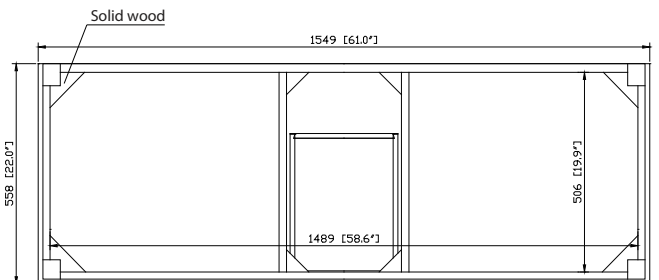

Features

- Solid poplar wood frame, Elm veneer MDF
- Hand crafted details
- 4 soft-close doors
- 3 soft-close drawers
- 2 interior shelves
- Antique nickel finished hardware
- Adjustable height levelers

Colors / Finishes

- New Walnut

Nominal Dimension

- 61W x 22D x 33.6H inches

Components

Mirror
Vanity Top
Sink

Product Diagrams

Front

Back

Side

Top

Features

- 25mm thickness top material
- Pre-installed with rectangular sink CUM20WT-R
- Top pre-drilled for 8" widespread faucet
- 4" backsplash included

Caractéristiques

- Matériau supérieur de 25 mm d'épaisseur
- Pré-installé avec évier rectangulaire CUM20WT-R
- Dessus pré-percé pour un robinet large de 8 po
- Dossier de 4" inclus

Colors / Couleurs

- Cala White / Cala Blanc
- Carrara White / Blanc de Carrare

Nominal Dimension / Dimension Nominale

- 61W x 22D x 8.7H inches | 1549 x 560 x 221 mm

Product Diagrams / Diagrammes Produit

Top / Haut