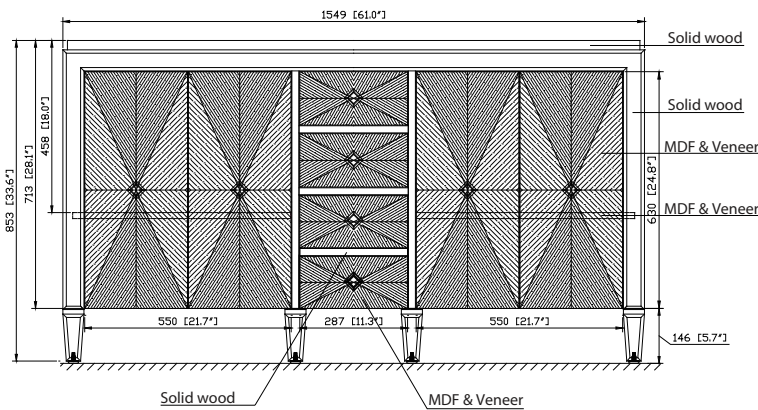

Features

- Solid poplar wood frame, Elm veneer MDF
- Hand crafted details
- 4 soft-close doors
- 3 soft-close drawers
- 2 interior shelves
- Antique nickel finished hardware
- Adjustable height levelers

Colors / Finishes

- New Walnut

Nominal Dimension

- 61W x 22D x 33.6H inches

Components

Mirror
Vanity Top
Sink

Product Diagrams

Front

Back

Side

Top

Features

- 25mm thickness top material
- Pre-installed with rectangular sink CUM20WT-R
- Top pre-drilled for 8" widespread faucet
- 4" backsplash included

Caractéristiques

- Matériau supérieur de 25 mm d'épaisseur
- Pré-installé avec évier rectangulaire CUM20WT-R
- Dessus pré-percé pour un robinet large de 8 po
- Dossier de 4" inclus

Colors / Couleurs

- Cala White / Cala Blanc
- Carrara White / Blanc de Carrare

Nominal Dimension / Dimension Nominale

- 61W x 22D x 8.7H inches | 1549 x 560 x 221 mm

Product Diagrams / Diagrammes Produit

Top / Haut