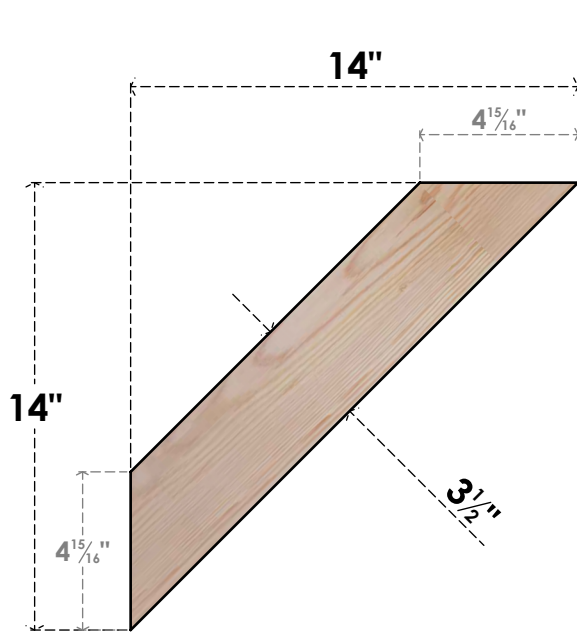

BRC04X14X14TRA00SDF

3 1/2"W X 14"D X 14"H TRADITIONAL SMOOTH BRACE, DOUGLAS FIR

SIDE

FRONT

EKENA MILLWORK
 2300 WEST MAIN ST.
 CLARKSVILLE, TX 75426
 TOLL FREE: 866-607-0453
 WWW.EKENAMILLWORK.COM

NOTES

1. INSTALLATION TO BE COMPLETED IN ACCORDANCE WITH MANUFACTURER'S SPECIFICATIONS.
2. DRAWING MAY NOT BE TO SCALE
3. THIS DRAWING IS INTENDED FOR DESIGN AND PLANNING PURPOSES ONLY.
4. ALL INFORMATION CONTAINED HEREIN WAS CURRENT AT THE TIME OF DEVELOPMENT BUT MUST BE REVIEWED AND APPROVED BY THE PRODUCT MANUFACTURER TO BE CONSIDERED ACCURATE.
5. PRODUCTS ARE NOT KILN DRIED. THIS ITEM IS UNIQUE AND WILL CONTAIN THE NATURAL VARIATIONS THAT THE WOOD SPECIES OFFERS. THIS MAY RESULT IN VARIATIONS UP TO 1/4"