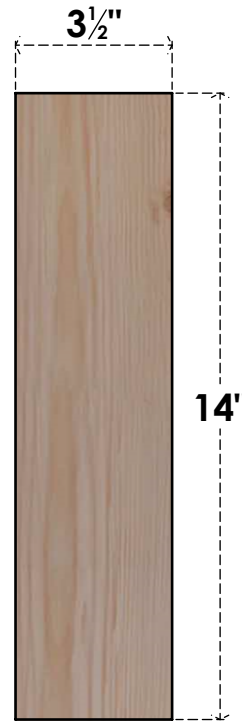

BRC04X14X14TRA00SDF

3 1/2"W X 14"D X 14"H TRADITIONAL SMOOTH BRACE, DOUGLAS FIR

SIDE

FRONT

EKENA MILLWORK
 2300 WEST MAIN ST.
 CLARKSVILLE, TX 75426
 TOLL FREE: 866-607-0453
 WWW.EKENAMILLWORK.COM

NOTES

1. INSTALLATION TO BE COMPLETED IN ACCORDANCE WITH MANUFACTURER'S SPECIFICATIONS.
2. DRAWING MAY NOT BE TO SCALE
3. THIS DRAWING IS INTENDED FOR DESIGN AND PLANNING PURPOSES ONLY.
4. ALL INFORMATION CONTAINED HEREIN WAS CURRENT AT THE TIME OF DEVELOPMENT BUT MUST BE REVIEWED AND APPROVED BY THE PRODUCT MANUFACTURER TO BE CONSIDERED ACCURATE.
5. PRODUCTS ARE NOT KILN DRIED. THIS ITEM IS UNIQUE AND WILL CONTAIN THE NATURAL VARIATIONS THAT THE WOOD SPECIES OFFERS. THIS MAY RESULT IN VARIATIONS UP TO 1/4"