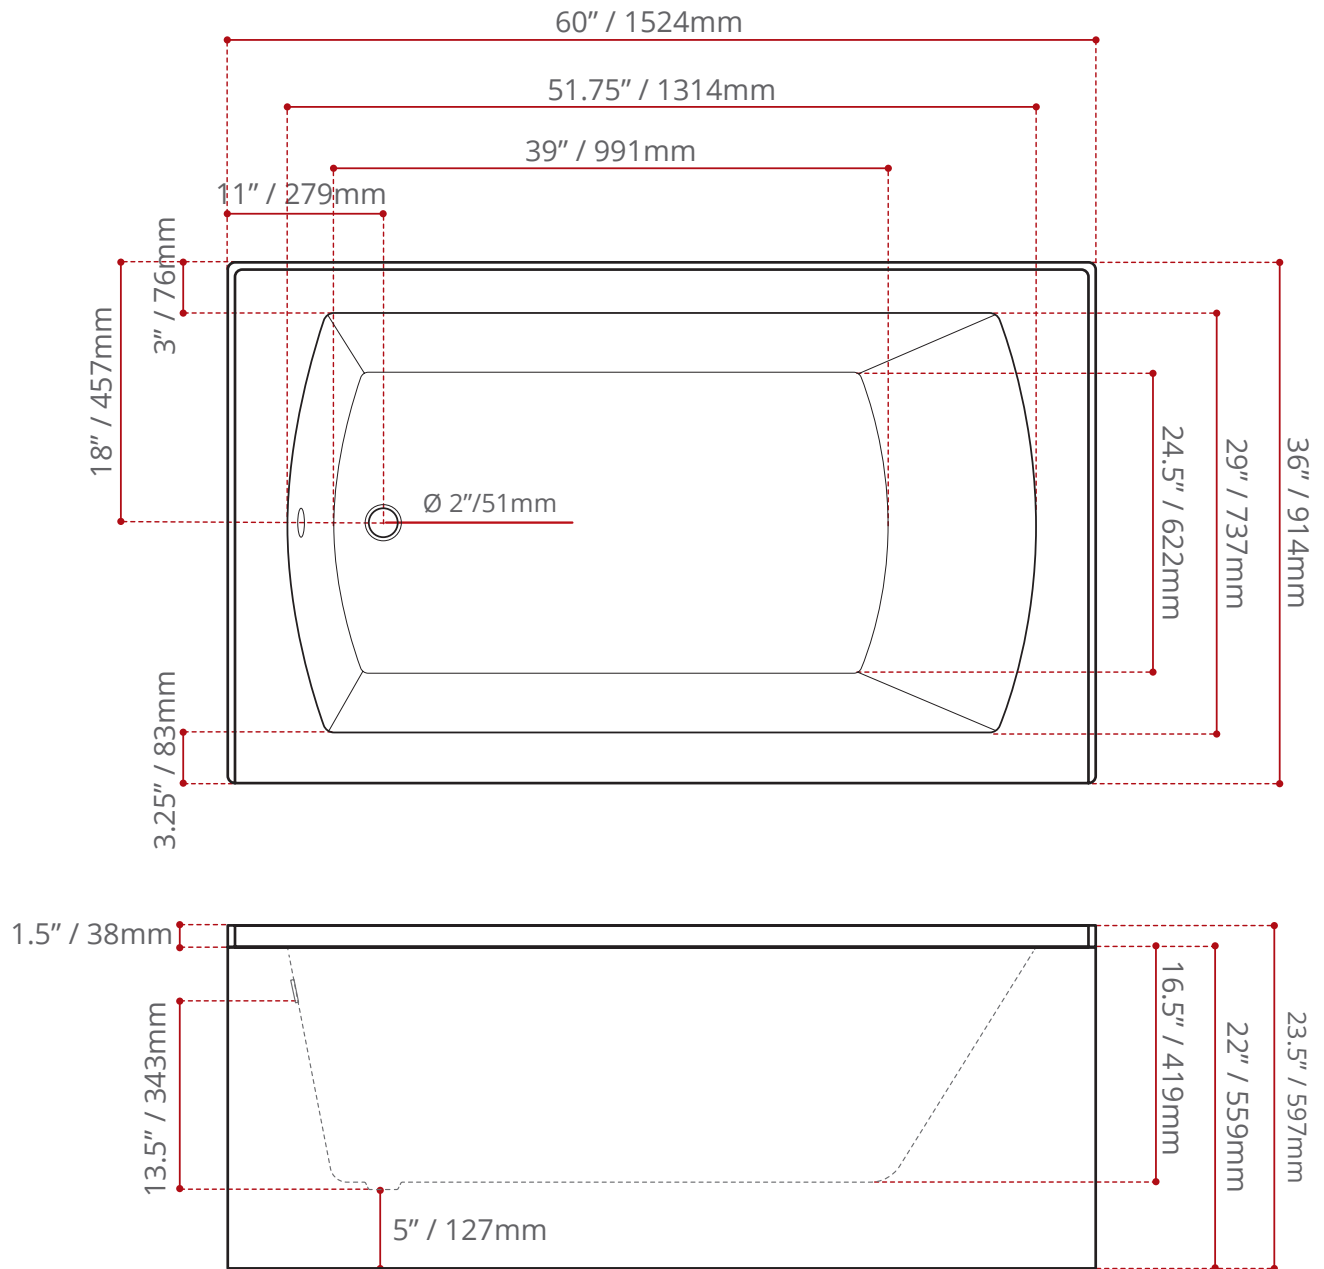

DESCRIPTION:

- Modern style.
- Plain skirt.
- Above Floor Rough-in
- End drain.
- High gloss / Crack-resistant acrylic.
- Made in Canada.
- Complies with CSA & IAPMO standards.

MEASUREMENTS:

- **Length:** 60" / 1524mm
- **Width:** 36" / 914mm
- **Skirt Height:** 22" / 559mm

WATER DEPTH

13.5" / 343mm
Drain to overflow

CAPACITY

56 gal.
212 litres of water

AVAILABLE COLOURS:

White -WHT-

Black -BLK-

Biscuit -BIS-

CONFIGURATIONS:

- Textured Bottom.
- Skirt cut-off.
- 3/4" Set back wood apron.
- Double tiling flange.

JETTING OPTIONS

- LATERAL AIR JETS
- AIR ILLUSION JETS
- SANTÉ AIR
- SQUARE ZEN AIR JETS
- NECK-JET MASSAGE SYSTEM
- ROUND WHIRLPOOL JETS
- THIN LINE WHIRLPOOL JETS
- SQUARE WHIRLPOOL JETS
- V-MASSEUSE
- CHROMATHERAPY
- COMFORT WARM SYSTEM
- AROMATHERAPY

SHIPPING INFORMATION:

- **Length:** 62" / 1575mm
- **Width:** 38" / 965mm
- **Height:** 26" / 660mm
- **Net Weight:** 35.8 kg / 79 lbs
- **Gross Weight:** 40 kg / 88 lbs

DISCLAIMER:

Measurements may vary $\pm \frac{1}{4}$ "
(Diagram Not to scale)