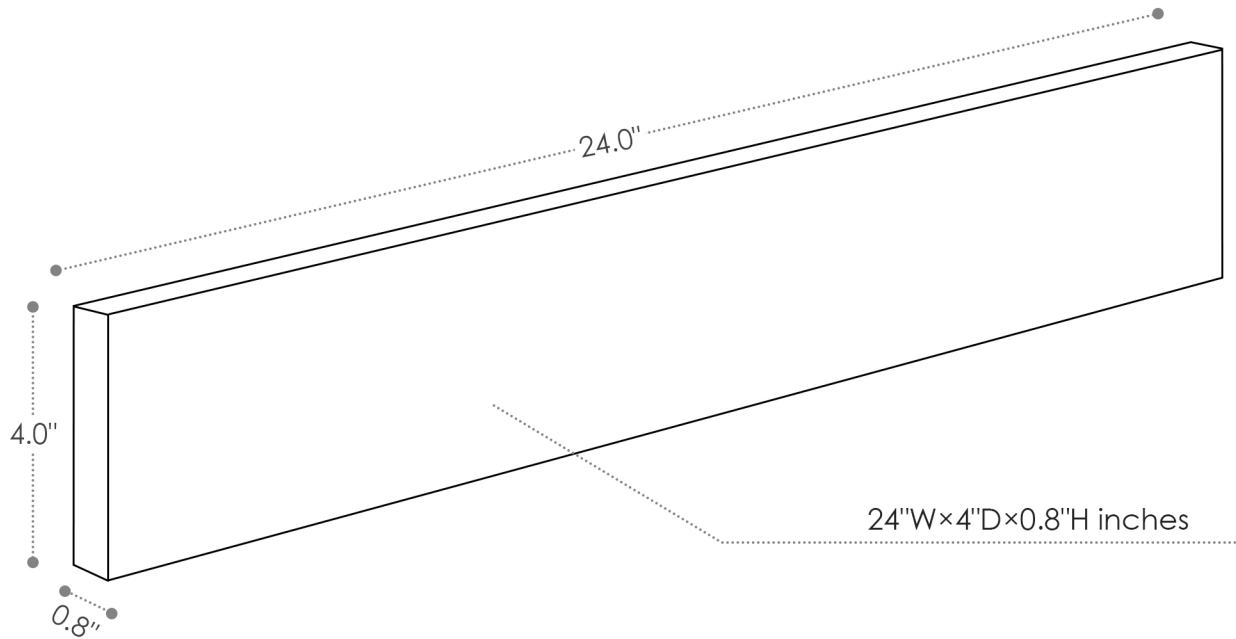

## Bathroom Vanity Top 24"W x 4"D

## INSTALLATION SPECIFICATION

Item#	V2404-BS-AW / V2404-BS-GW
Color	Aosta White / Grain White
Overall Dimension	24 in W x 4 in D x 0.8 in H
Material	Engineered stone
Installation Type	Wall-mounted
Thickness	0.8 inch
Shape	Rectangular

*All measurements are approximate. Measurements may vary +/- 1/2".*